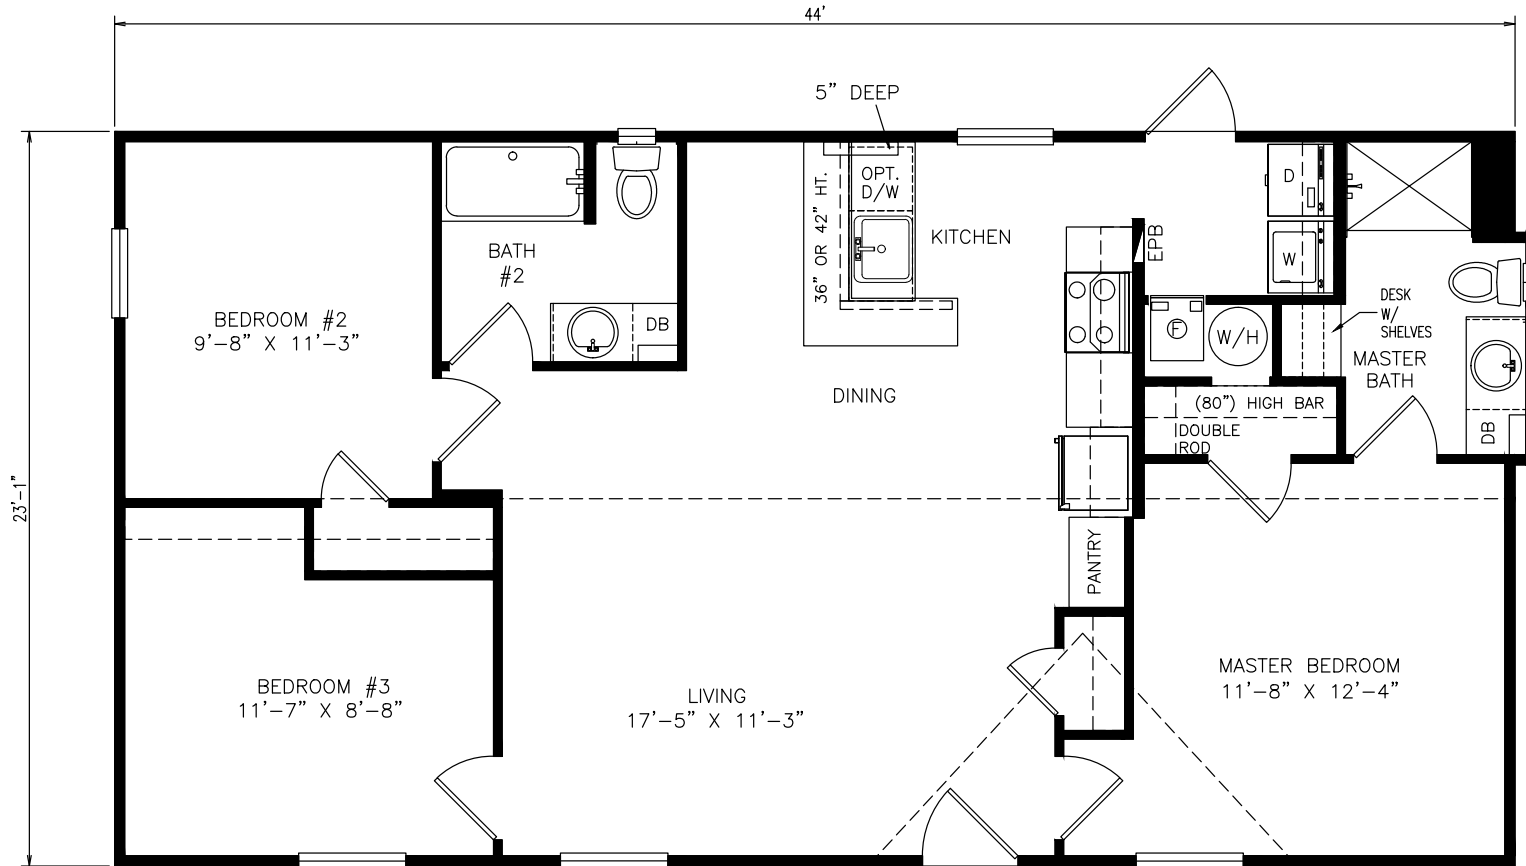

# Kingfish

Select Series - Multi Section

1,016 SQ. FT. (Approximate) 3 Bedrooms, 2 Baths

Last Updated: 6-21-21

**THE HOME OUTLET**  
890 N. Arizona Ave.  
Chandler, AZ 85225

**TheHomeOutletAZ.com | 1-800-965-5401**