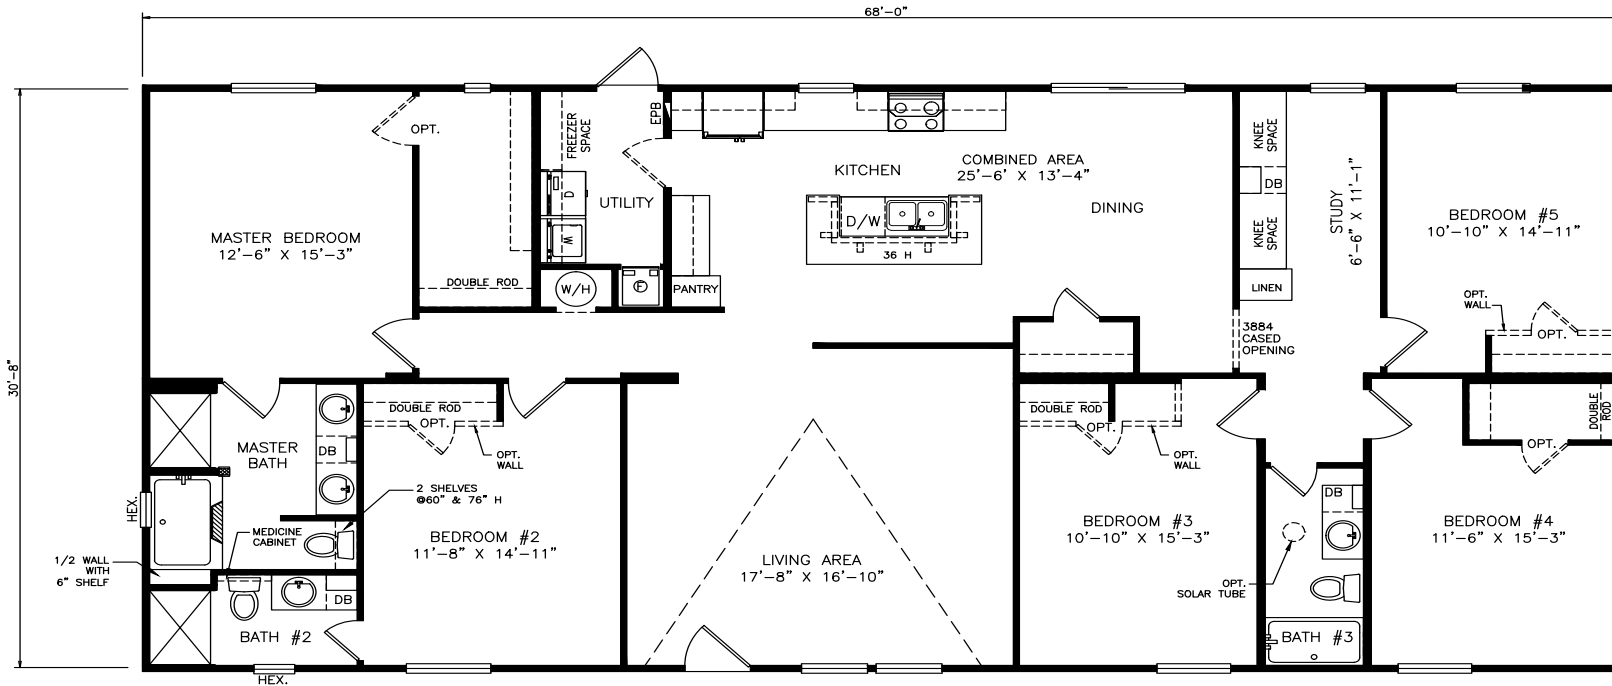

Kingmont

Classic Series - Multi Section

2,120 SQ. FT. (Approximate) 5 Bedrooms, 3 Baths

Last Updated: 6-17-21

OPT. HALF BATH

"B"

"A"

THE HOME OUTLET
890 N. Arizona Ave.
Chandler, AZ 85225