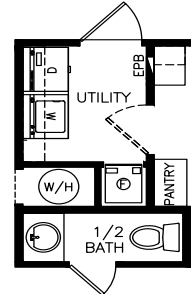

Kingmont

Classic Series - Multi Section

2,120 SQ. FT. (Approximate) 5 Bedrooms, 3 Baths

Last Updated: 6-17-21

OPT. HALF BATH

"B"

"A"

THE HOME OUTLET
890 N. Arizona Ave.
Chandler, AZ 85225