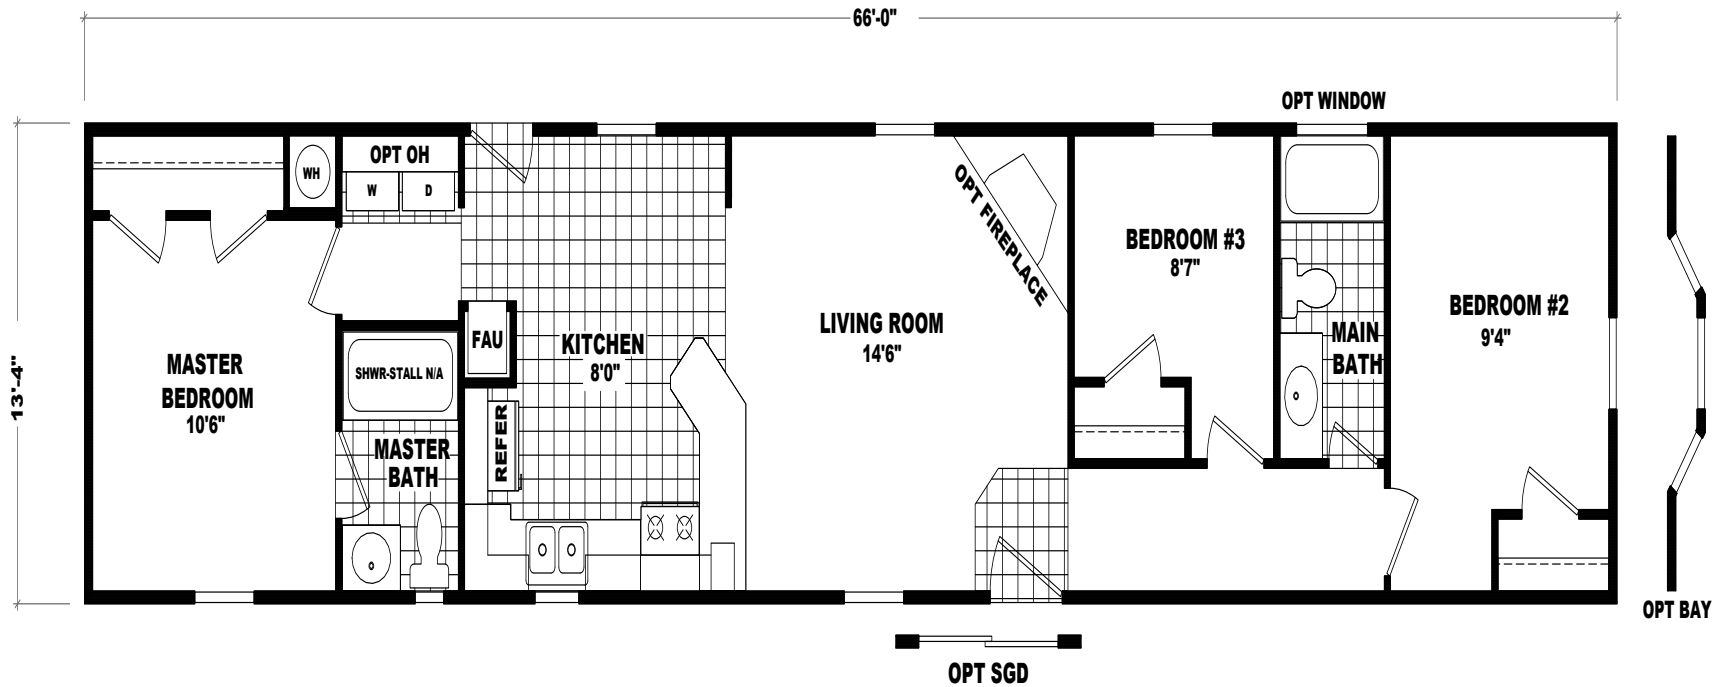

Kinnison

GS Series

880 SQ. FT. (Approximate) 3 Bedroom, 2 Bath

Last Updated: 10-30-20

THE HOME OUTLET
890 N. Arizona Ave.
Chandler, AZ 85225

TheHomeOutletAZ.com | 1-800-965-5401

IMPORTANT: Alta Cima Corp reserves the right to modify, cancel or substitute products or features of this event at any time without prior notice or obligation. Pictures and other promotional materials are representative and may depict or contain floor plans, square footages, elevations, options, upgrades, extra design features, decorations, floor coverings, specialty light fixtures, custom paint and wall coverings, window treatments, landscaping, sound and alarm systems, furnishings, appliances, and other designer/decorator features and amenities that are not included as part of the home and/or may not be available at all locations. Home, pricing and community information is subject to change, and homes to prior sale, at any time without notice or obligation. ©2020 Alta Cima Corp. All rights reserved.