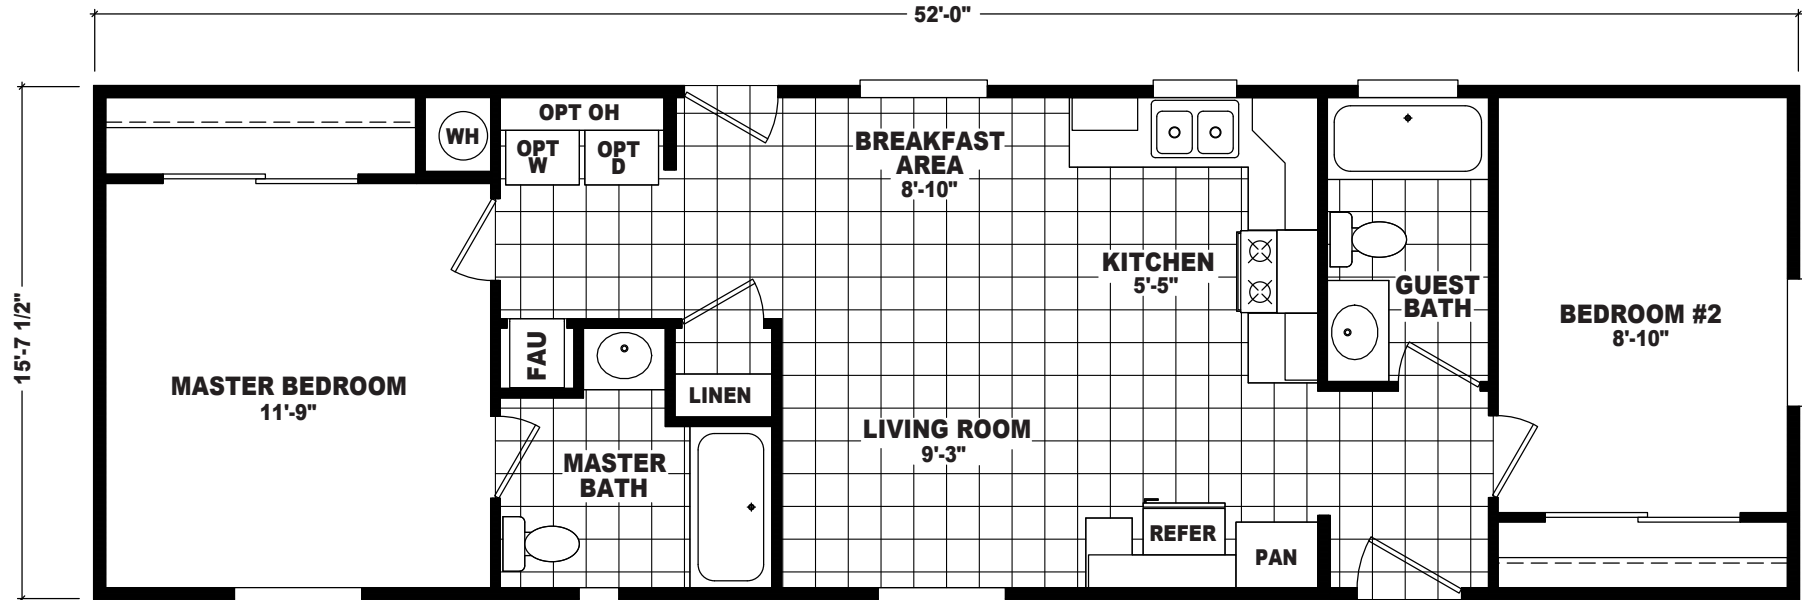

# Kittredge

EP Single Section Series

812 SQ. FT. (Approximate) 2 Bedroom, 2 Bath

Last Updated: 9-19-22

**THE HOME OUTLET**  
890 N. Arizona Ave.  
Chandler, AZ 85225

**TheHomeOutletAZ.com | 1-800-965-5401**