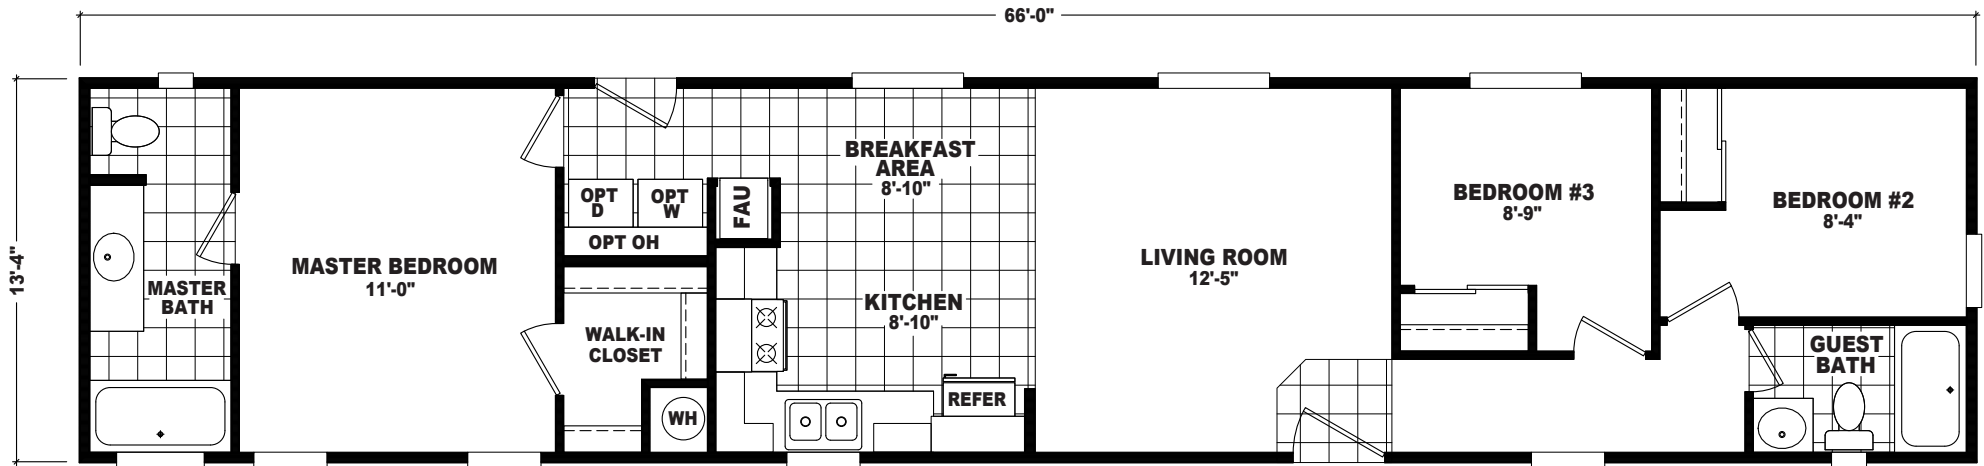

Kiva

Economy Plus Series

3 Bedroom, 2 Bath
Approx. 880 Sq. Ft.

Last Updated: 7-19-18

The Home Outlet • Tucson
890 North Arizona Avenue
Chandler, Arizona 85225

For Detailed Directions See Map On Our Website