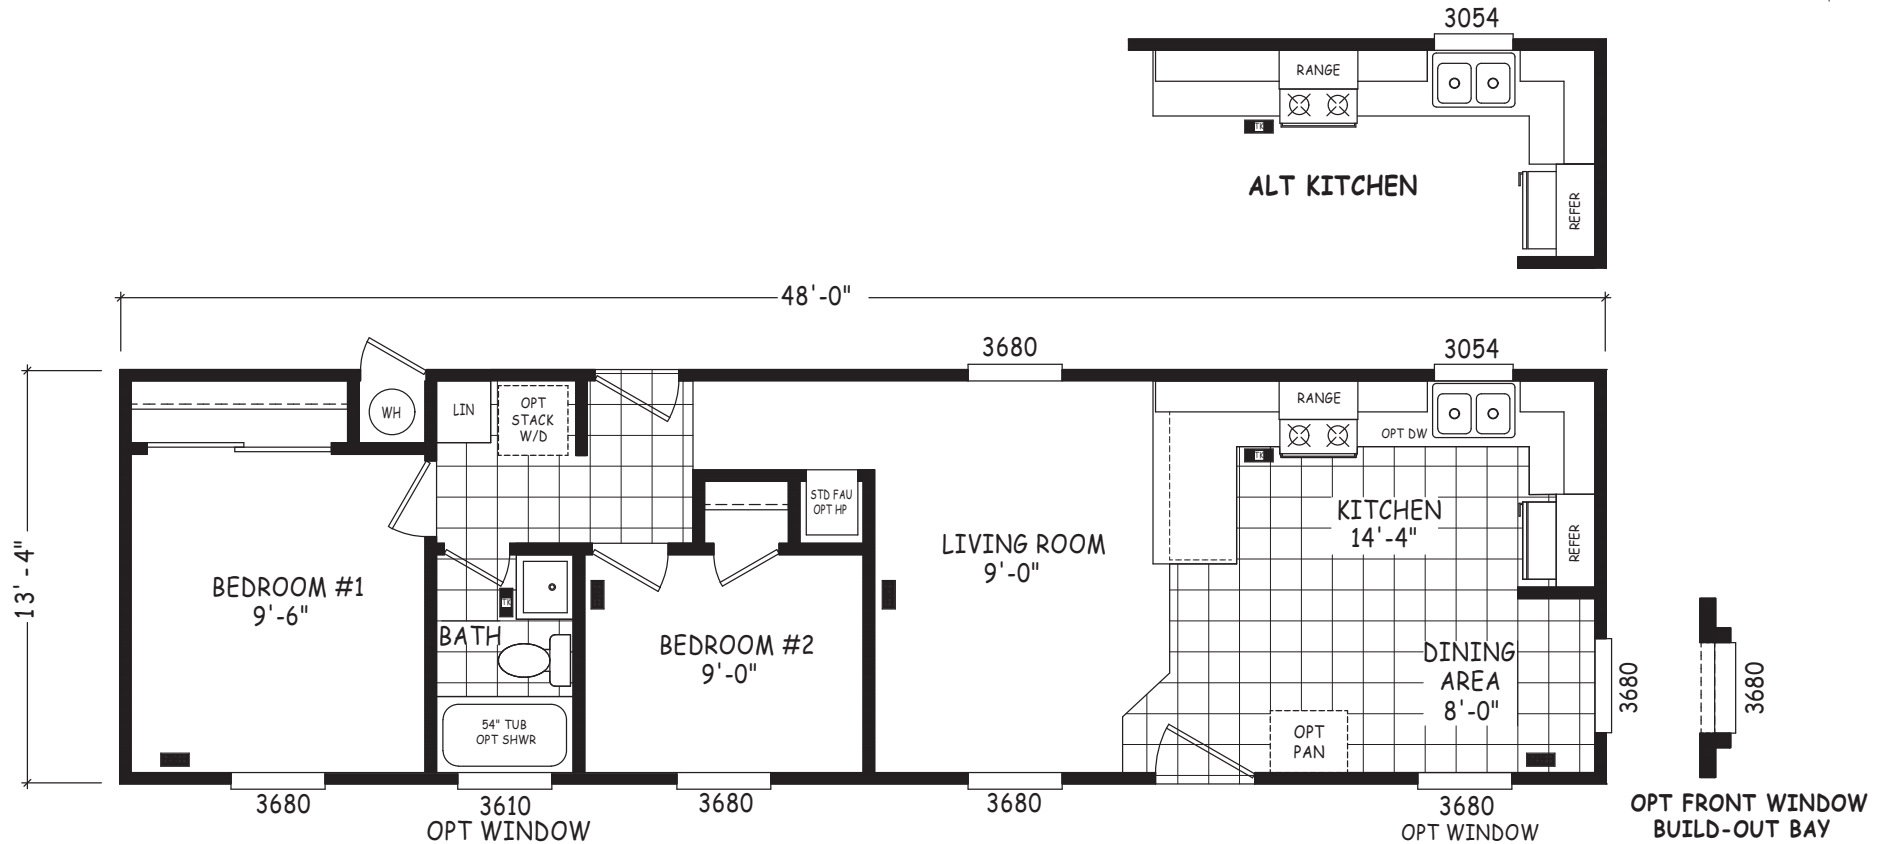

Lander

Encore Single Wide Series

640 SQ. FT. (Approximate) 2 Bedroom, 1 Bath

Last Updated: 12-8-22

THE HOME OUTLET
890 N. Arizona Ave.
Chandler, AZ 85225

TheHomeOutletAZ.com | 1-800-965-5401

IMPORTANT: Alta Cima Corp reserves the right to modify, cancel or substitute products or features of this event at any time without prior notice or obligation. Pictures and other promotional materials are representative and may depict or contain floor plans, square footages, elevations, options, upgrades, extra design features, decorations, floor coverings, specialty light fixtures, custom paint and wall coverings, window treatments, landscaping, sound and alarm systems, furnishings, appliances, and other designer/decorator features and amenities that are not included as part of the home and/or may not be available at all locations. Home, pricing and community information is subject to change, and homes to prior sale, at any time without notice or obligation. ©2020 Alta Cima Corp. All rights reserved.