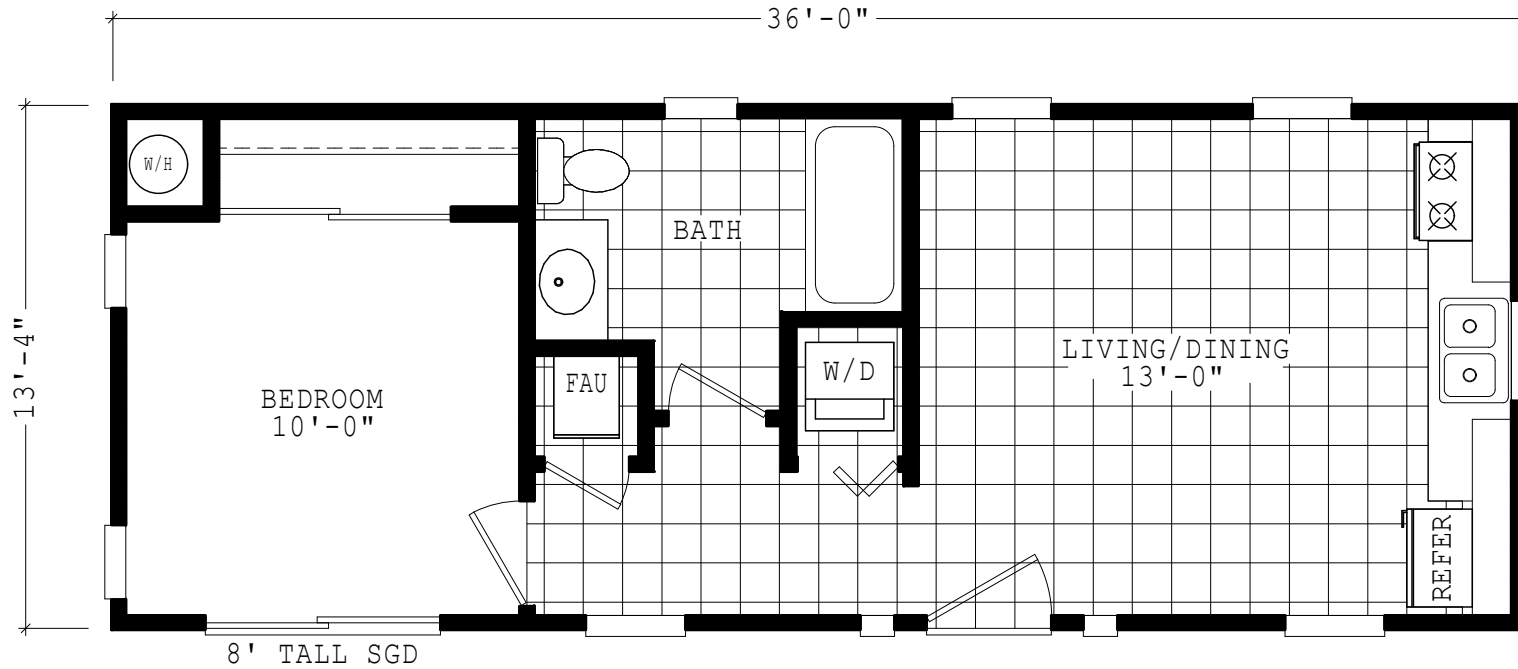

# Lando

Accessory Dwellings Series

480 SQ. FT. (Approximate) 1 Bedroom, 1 Bath

Last Updated: 2-9-23

**THE HOME OUTLET**  
890 N. Arizona Ave.  
Chandler, AZ 85225

**TheHomeOutletAZ.com | 1-800-965-5401**

**IMPORTANT:** Alta Cima Corp reserves the right to modify, cancel or substitute products or features of this event at any time without prior notice or obligation. Pictures and other promotional materials are representative and may depict or contain floor plans, square footages, elevations, options, upgrades, extra design features, decorations, floor coverings, specialty light fixtures, custom paint and wall coverings, window treatments, landscaping, sound and alarm systems, furnishings, appliances, and other designer/decorator features and amenities that are not included as part of the home and/or may not be available at all locations. Home, pricing and community information is subject to change, and homes to prior sale, at any time without notice or obligation. ©2020 Alta Cima Corp. All rights reserved.