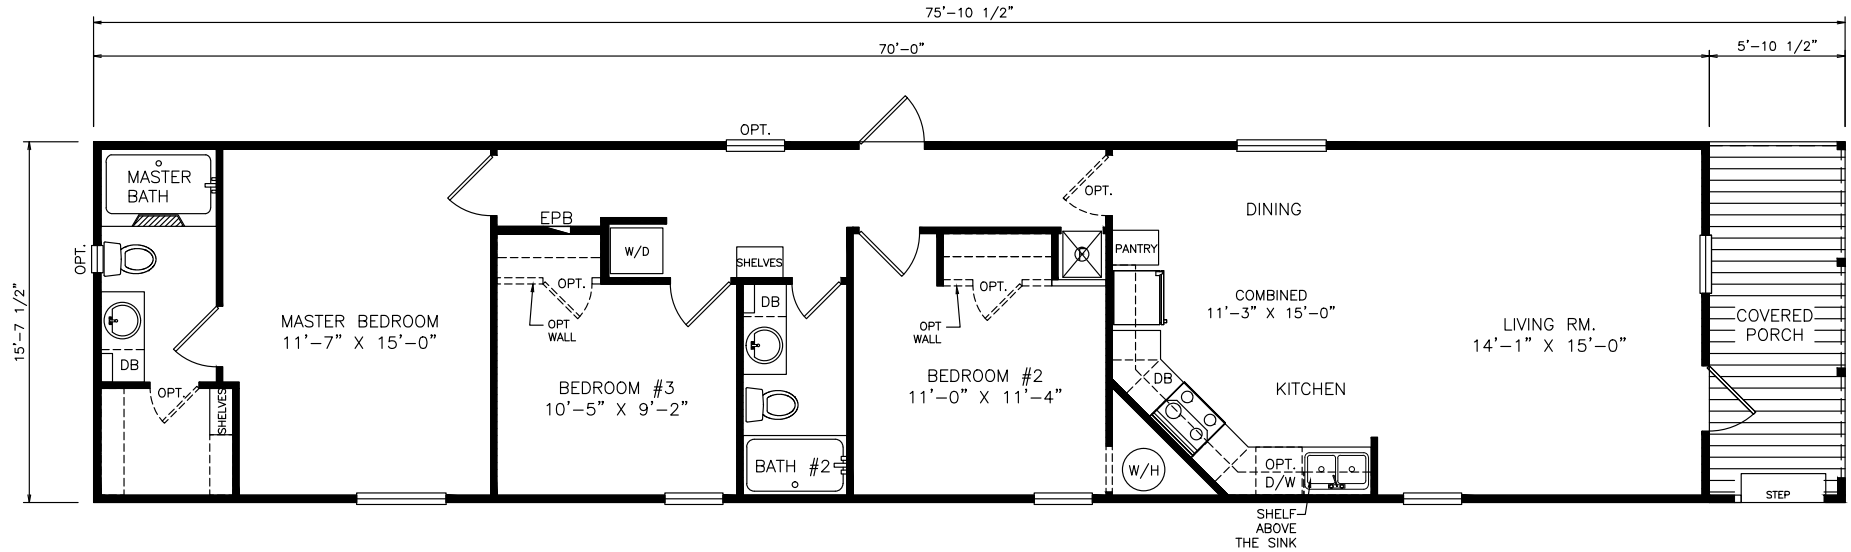

Lapham

Classic Series - Single Section

1,193 SQ. FT. (Approximate) 3 Bedrooms, 2 Baths

Last Updated: 6-14-21

THE HOME OUTLET
890 N. Arizona Ave.
Chandler, AZ 85225

TheHomeOutletAZ.com | 1-800-965-5401

IMPORTANT: Alta Cima Corp reserves the right to modify, cancel or substitute products or features of this event at any time without prior notice or obligation. Pictures and other promotional materials are representative and may depict or contain floor plans, square footages, elevations, options, upgrades, extra design features, decorations, floor coverings, specialty light fixtures, custom paint and wall coverings, window treatments, landscaping, sound and alarm systems, furnishings, appliances, and other designer/decorator features and amenities that are not included as part of the home and/or may not be available at all locations. Home, pricing and community information is subject to change, and homes to prior sale, at any time without notice or obligation. ©2020 Alta Cima Corp. All rights reserved.