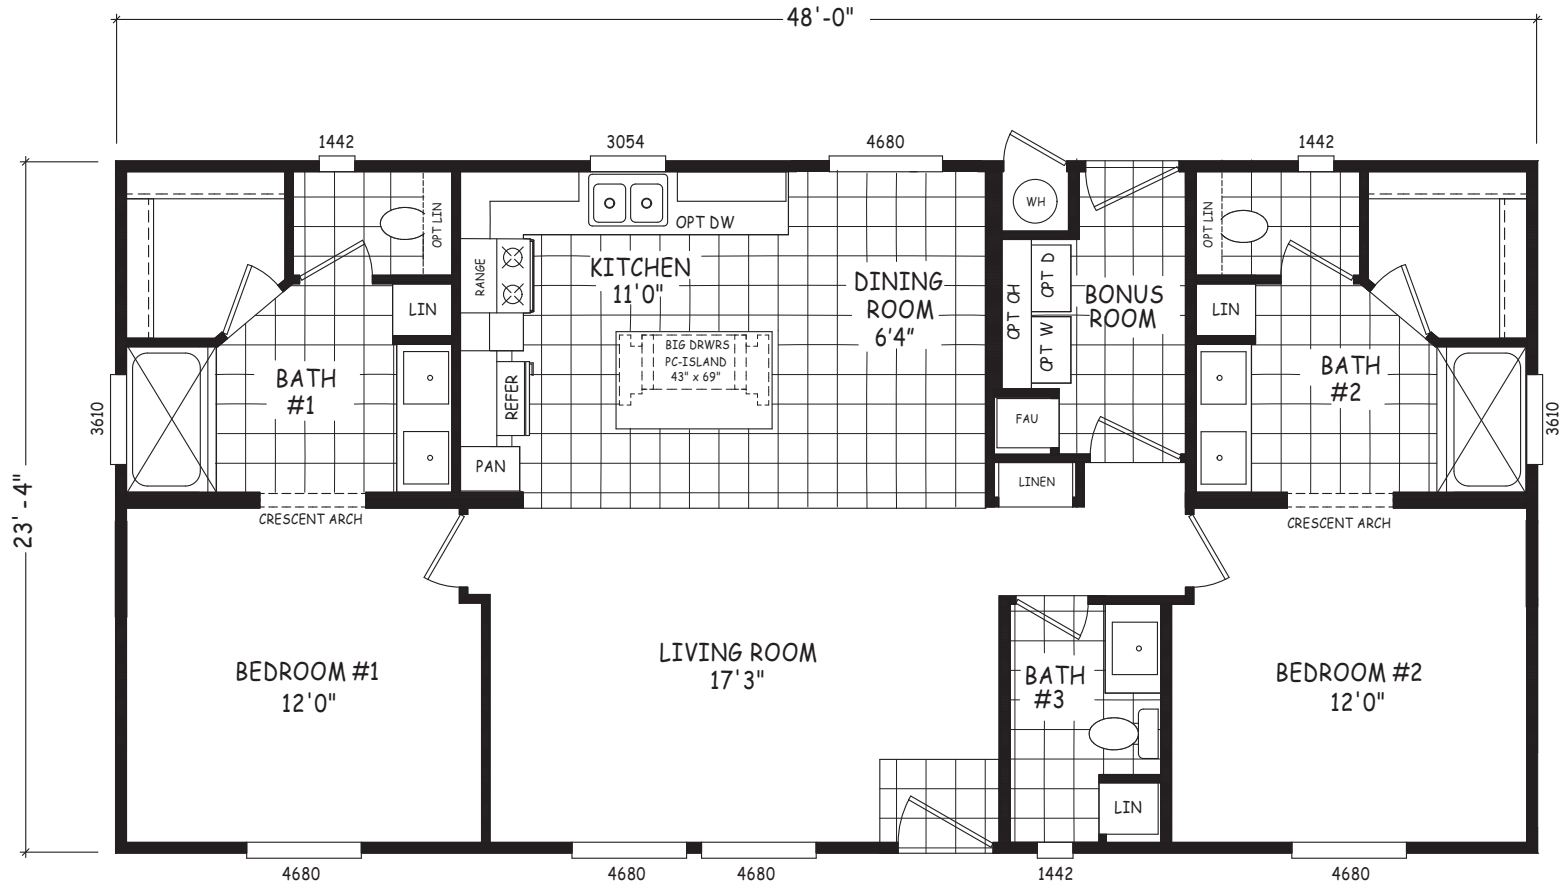

Lawndale

Pinnacle Series

1,120 SQ. FT. (Approximate) 2.5 Bedroom, 2 Bath

Last Updated: 9-18-23

THE HOME OUTLET
890 N. Arizona Ave.
Chandler, AZ 85225

TheHomeOutletAZ.com | 1-800-965-5401

IMPORTANT: Alta Cima Corp reserves the right to modify, cancel or substitute products or features of this event at any time without prior notice or obligation. Pictures and other promotional materials are representative and may depict or contain floor plans, square footages, elevations, options, upgrades, extra design features, decorations, floor coverings, specialty light fixtures, custom paint and wall coverings, window treatments, landscaping, sound and alarm systems, furnishings, appliances, and other designer/decorator features and amenities that are not included as part of the home and/or may not be available at all locations. Home, pricing and community information is subject to change, and homes to prior sale, at any time without notice or obligation. ©2020 Alta Cima Corp. All rights reserved.