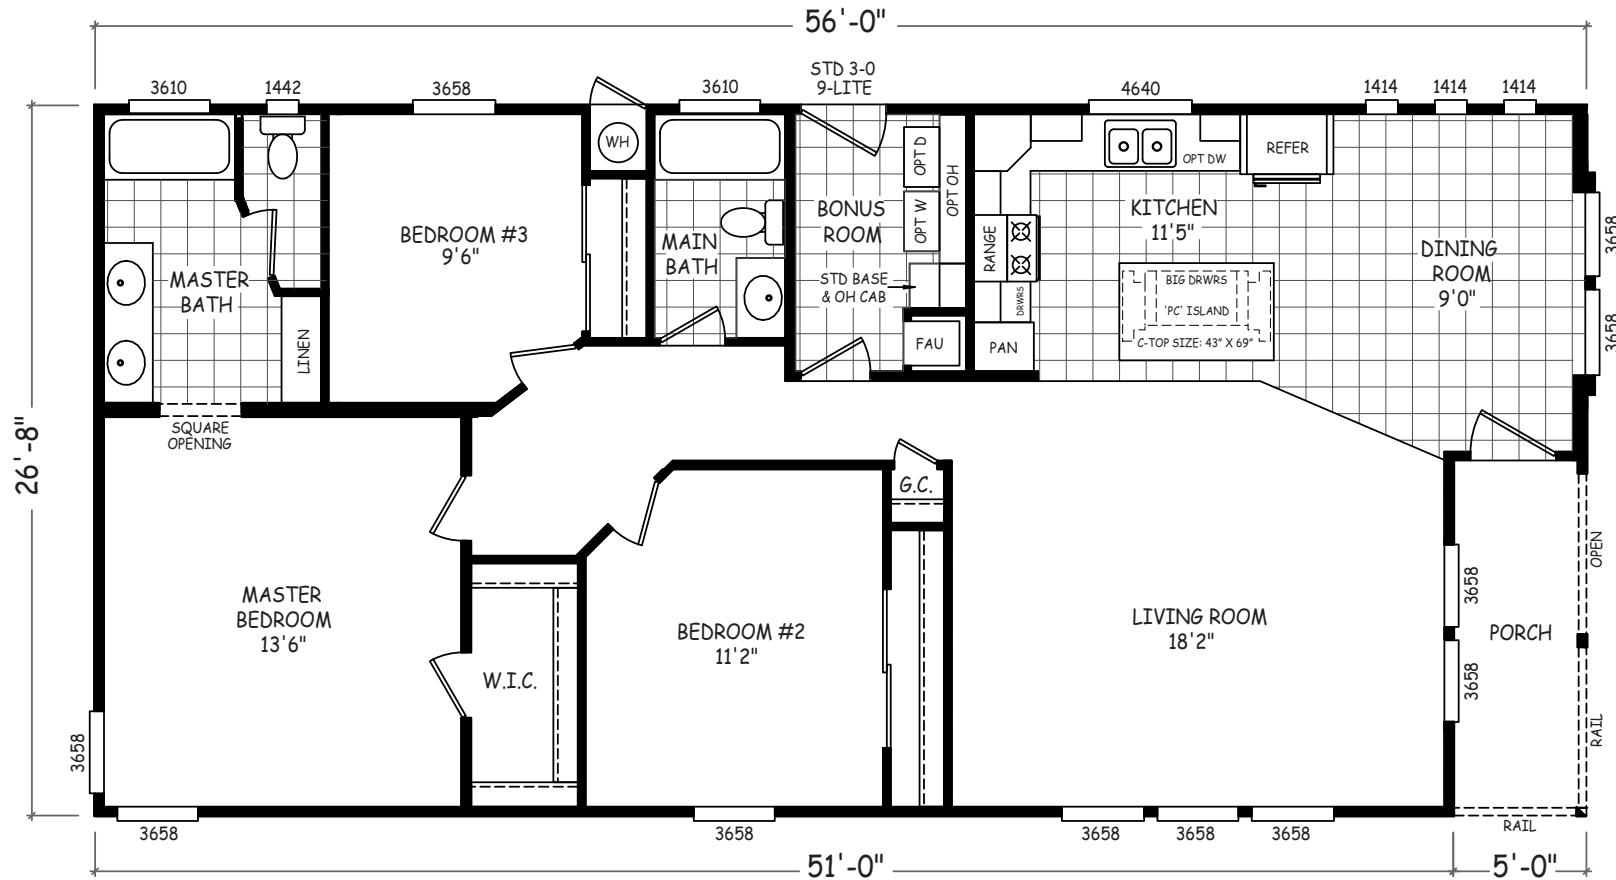

# Leoville

Sedona Ridge Classic Series

1,493 SQ. FT. (Approximate) 3 Bedroom, 2 Bath

Last Updated: 2-2-23

**THE HOME OUTLET**  
890 N. Arizona Ave.  
Chandler, AZ 85225

**TheHomeOutletAZ.com | 1-800-965-5401**