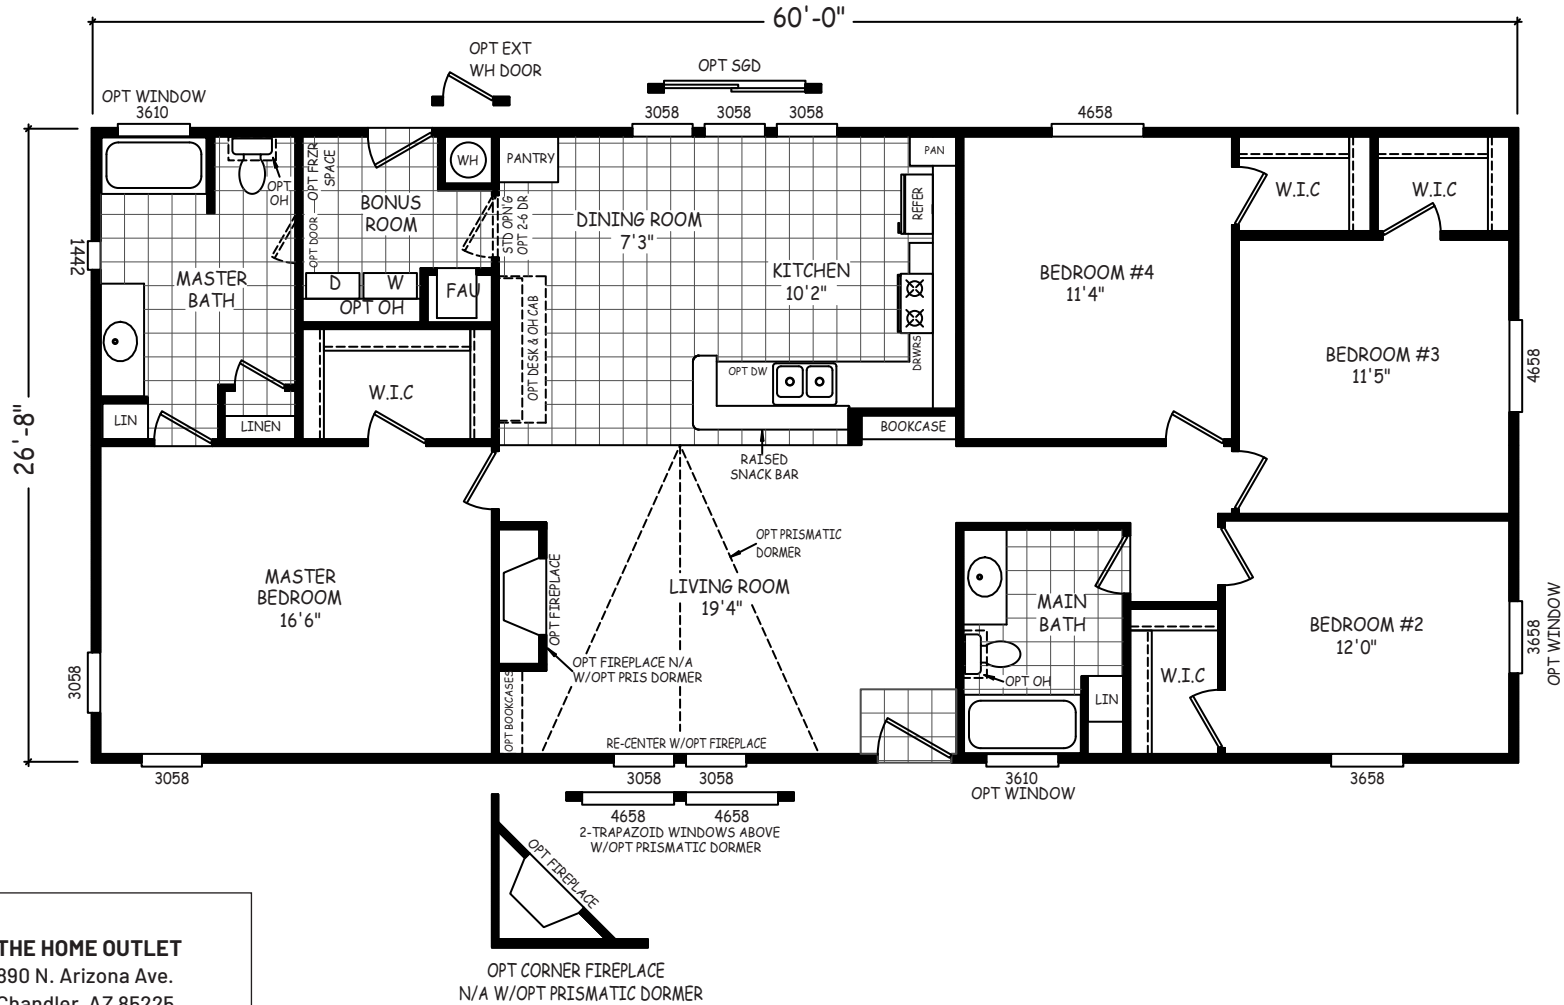

Leslie

GS Series

1,707 SQ. FT. (Approximate) 3 Bedroom, 2 Bath

Last Updated: 4-29-22

THE HOME OUTLET
890 N. Arizona Ave.
Chandler, AZ 85225

TheHomeOutletAZ.com | 1-800-965-5401

IMPORTANT: Alta Cima Corp reserves the right to modify, cancel or substitute products or features of this event at any time without prior notice or obligation. Pictures and other promotional materials are representative and may depict or contain floor plans, square footages, elevations, options, upgrades, extra design features, decorations, floor coverings, specialty light fixtures, custom paint and wall coverings, window treatments, landscaping, sound and alarm systems, furnishings, appliances, and other designer/decorator features and amenities that are not included as part of the home and/or may not be available at all locations. Home, pricing and community information is subject to change, and homes to prior sale, at any time without notice or obligation. ©2020 Alta Cima Corp. All rights reserved.