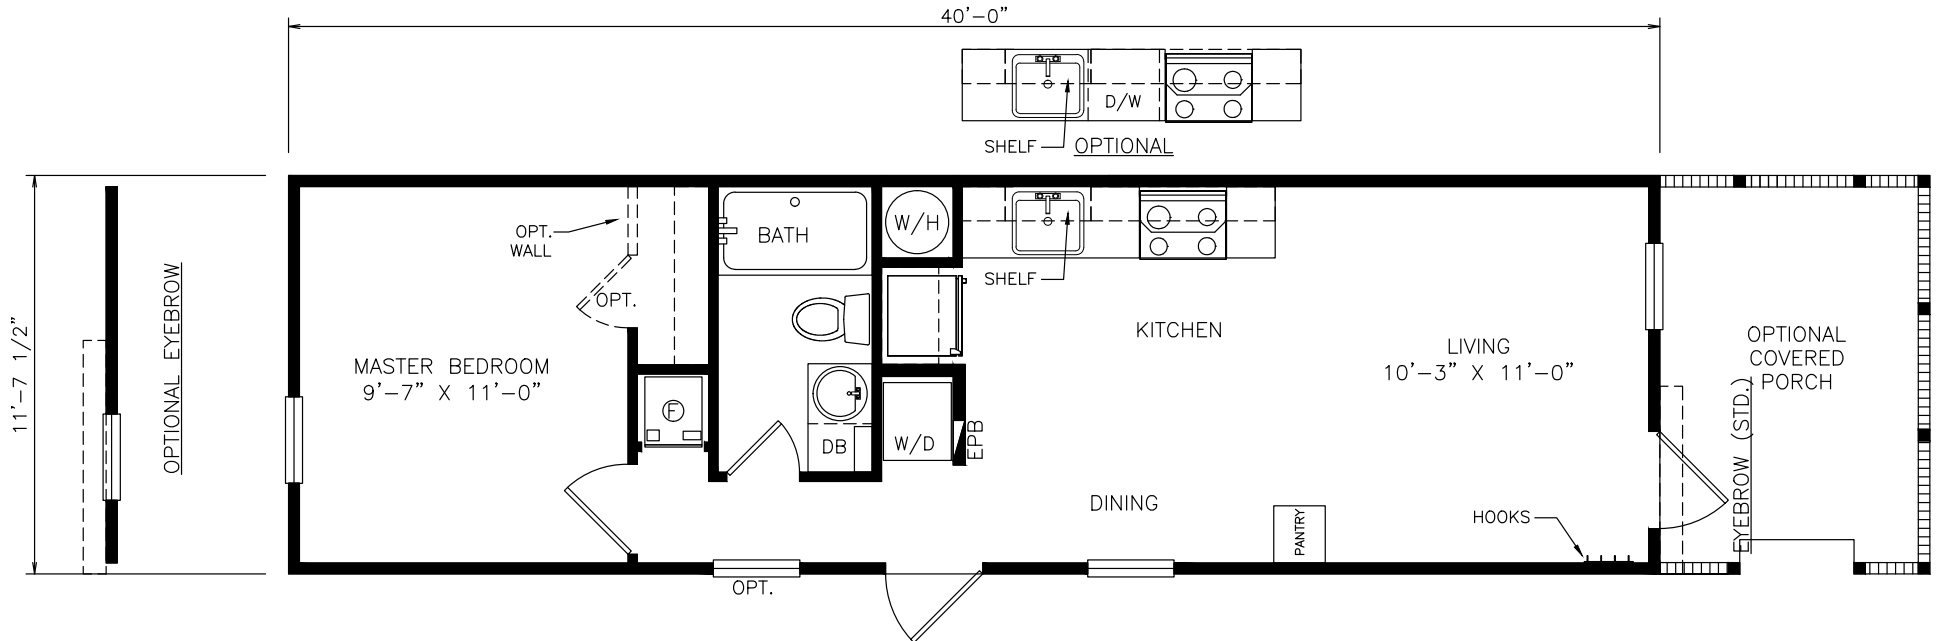

Linvale

Select Series - Single Section

465 SQ. FT. (Approximate) 1 Bedroom, 1 Bath

Last Updated: 6-18-21

THE HOME OUTLET
890 N. Arizona Ave.
Chandler, AZ 85225

TheHomeOutletAZ.com | 1-800-965-5401

IMPORTANT: Alta Cima Corp reserves the right to modify, cancel or substitute products or features of this event at any time without prior notice or obligation. Pictures and other promotional materials are representative and may depict or contain floor plans, square footages, elevations, options, upgrades, extra design features, decorations, floor coverings, specialty light fixtures, custom paint and wall coverings, window treatments, landscaping, sound and alarm systems, furnishings, appliances, and other designer/decorator features and amenities that are not included as part of the home and/or may not be available at all locations. Home, pricing and community information is subject to change, and homes to prior sale, at any time without notice or obligation. ©2020 Alta Cima Corp. All rights reserved.