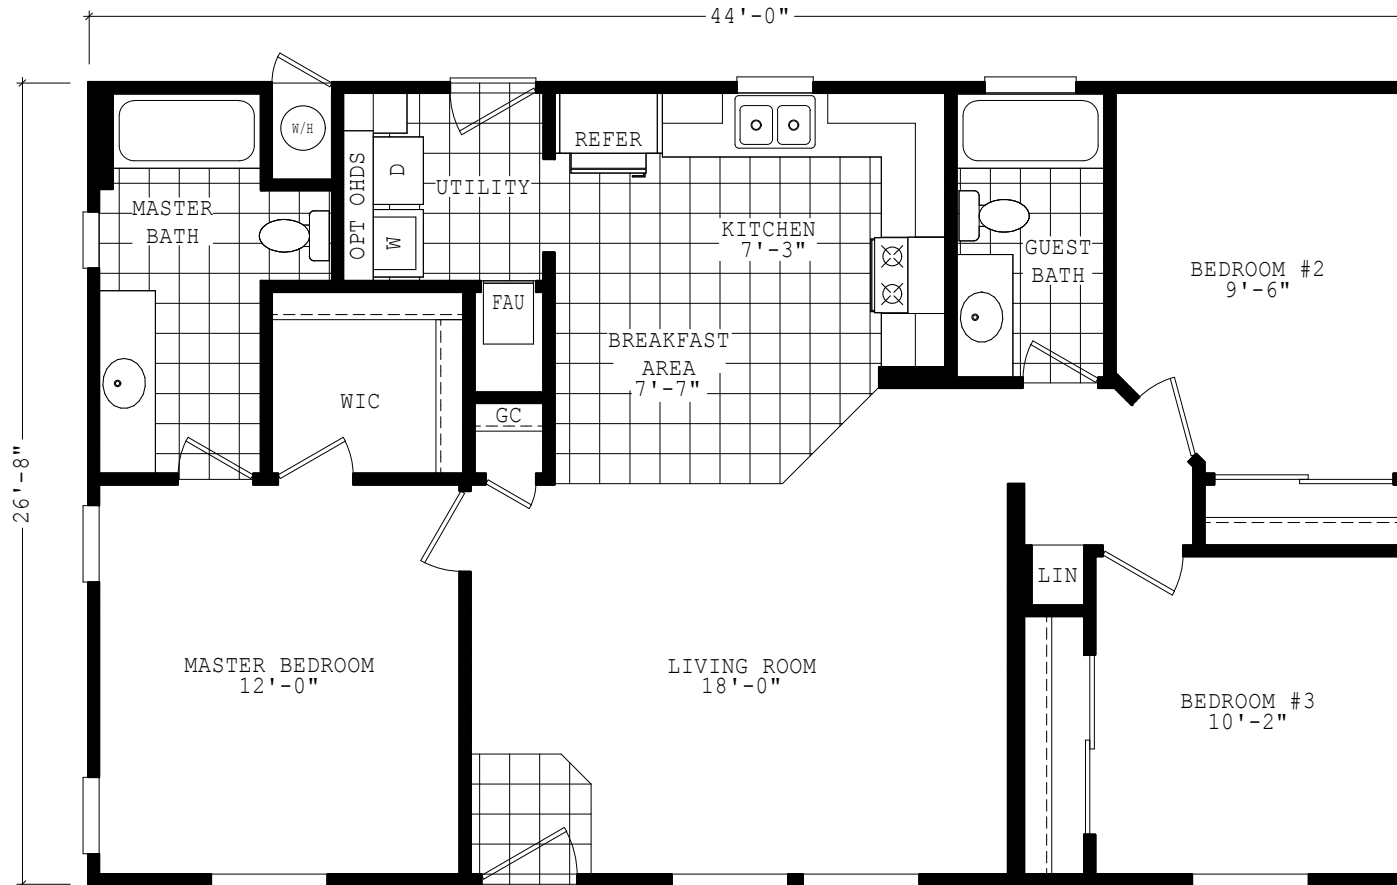

Lofall

Sierra Value Series

1,173 SQ. FT. (Approximate) 3 Bedrooms, 2 Baths

Last Updated: 9-1-22

THE HOME OUTLET
890 N. Arizona Ave.
Chandler, AZ 85225

TheHomeOutletAZ.com | 1-800-965-5401

IMPORTANT: Alta Cima Corp reserves the right to modify, cancel or substitute products or features of this event at any time without prior notice or obligation. Pictures and other promotional materials are representative and may depict or contain floor plans, square footages, elevations, options, upgrades, extra design features, decorations, floor coverings, specialty light fixtures, custom paint and wall coverings, window treatments, landscaping, sound and alarm systems, furnishings, appliances, and other designer/decorator features and amenities that are not included as part of the home and/or may not be available at all locations. Home, pricing and community information is subject to change, and homes to prior sale, at any time without notice or obligation. ©2020 Alta Cima Corp. All rights reserved.