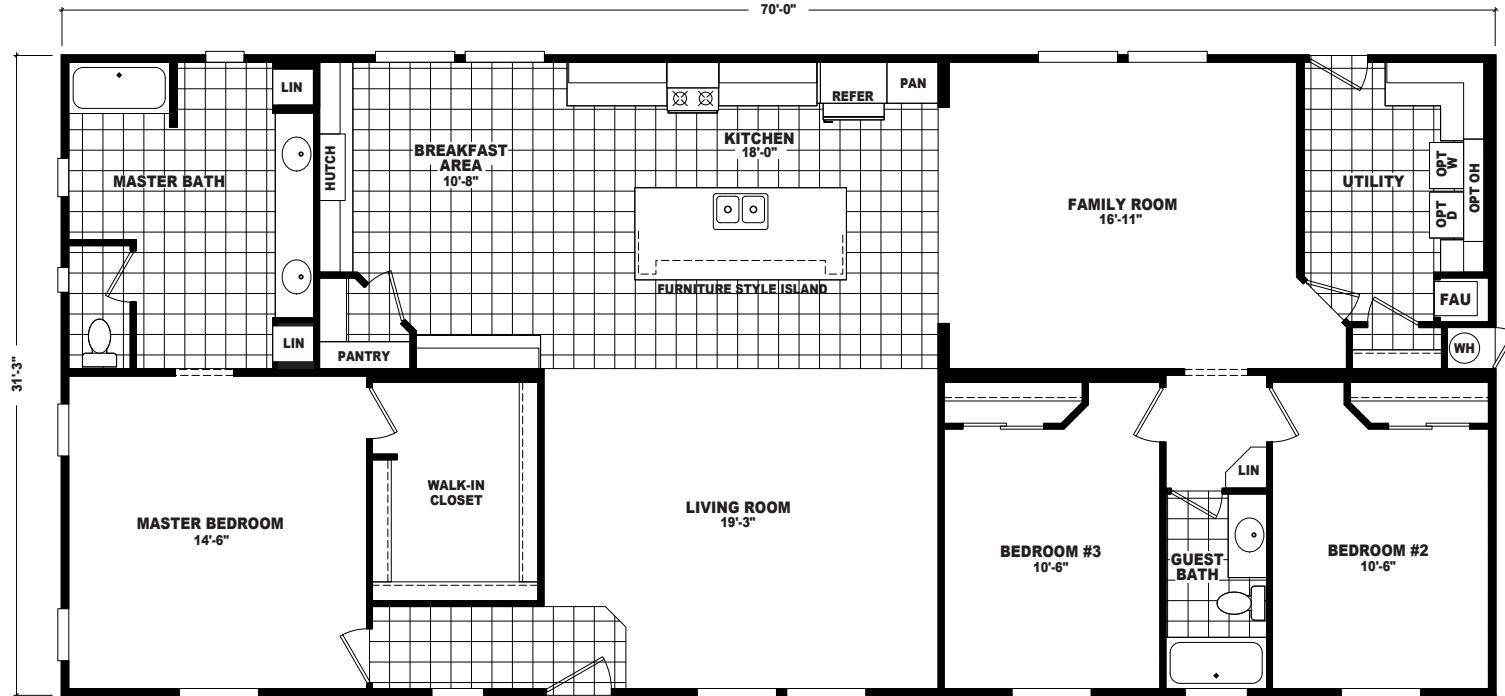

Lorna

Mountain Ridge Series

3 Bedrooms, 2 Baths

Approx. 2,187 Sq. Ft.

Last Updated: 7-17-19

OPTIONAL LUX BATH

OPTIONAL 4'x 6' CERAMIC TILE SHOWER WITH SHOWER SPA

The Home Outlet • Tucson
890 North Arizona Avenue
Chandler, Arizona 85225