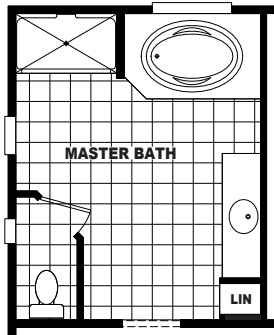

Lorna

Mountain Ridge Series

3 Bedrooms, 2 Baths

Approx. 2,187 Sq. Ft.

Last Updated: 7-17-19

OPTIONAL LUX BATH

OPTIONAL 4'x 6' CERAMIC TILE SHOWER WITH SHOWER SPA

The Home Outlet • Tucson
890 North Arizona Avenue
Chandler, Arizona 85225