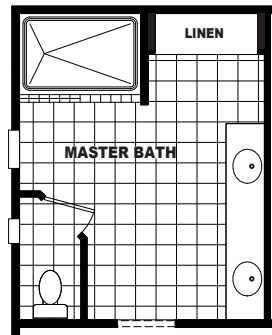

Lorna

Mountain Ridge Series

3 Bedrooms, 2 Baths

Approx. 2,187 Sq. Ft.

Last Updated: 7-17-19

OPTIONAL LUX BATH

OPTIONAL 4'x 6' CERAMIC TILE SHOWER WITH SHOWER SPA

The Home Outlet • Tucson
890 North Arizona Avenue
Chandler, Arizona 85225