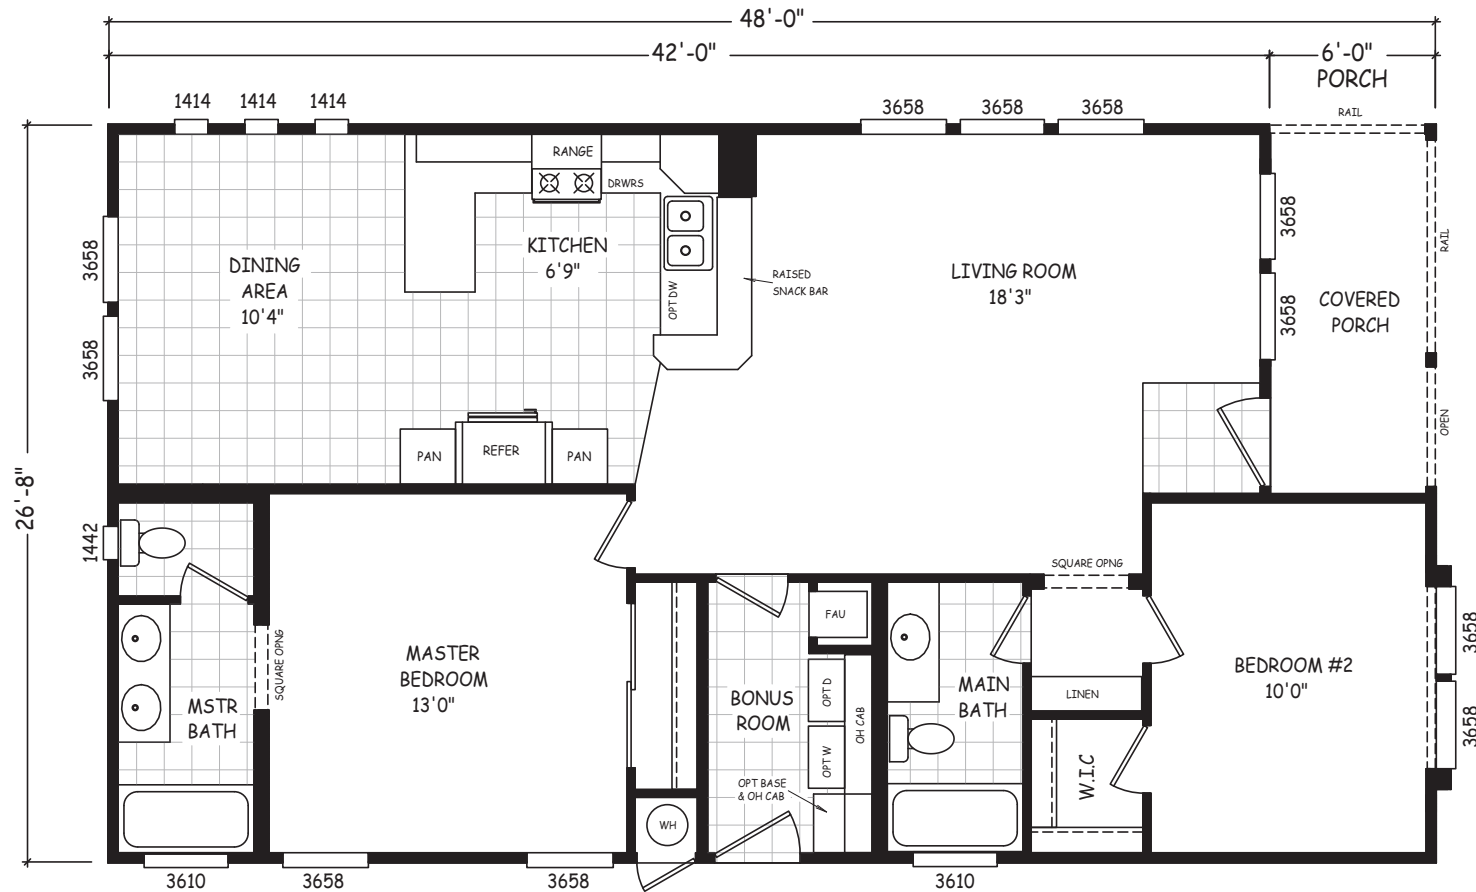

Maidstone

Sedona Ridge Classic Series

1,280 SQ. FT. (Approximate) 2 Bedroom, 2 Bath

Last Updated: 2-2-23

THE HOME OUTLET
890 N. Arizona Ave.
Chandler, AZ 85225

TheHomeOutletAZ.com | 1-800-965-5401

IMPORTANT: Alta Cima Corp reserves the right to modify, cancel or substitute products or features of this event at any time without prior notice or obligation. Pictures and other promotional materials are representative and may depict or contain floor plans, square footages, elevations, options, upgrades, extra design features, decorations, floor coverings, specialty light fixtures, custom paint and wall coverings, window treatments, landscaping, sound and alarm systems, furnishings, appliances, and other designer/decorator features and amenities that are not included as part of the home and/or may not be available at all locations. Home, pricing and community information is subject to change, and homes to prior sale, at any time without notice or obligation. ©2020 Alta Cima Corp. All rights reserved.