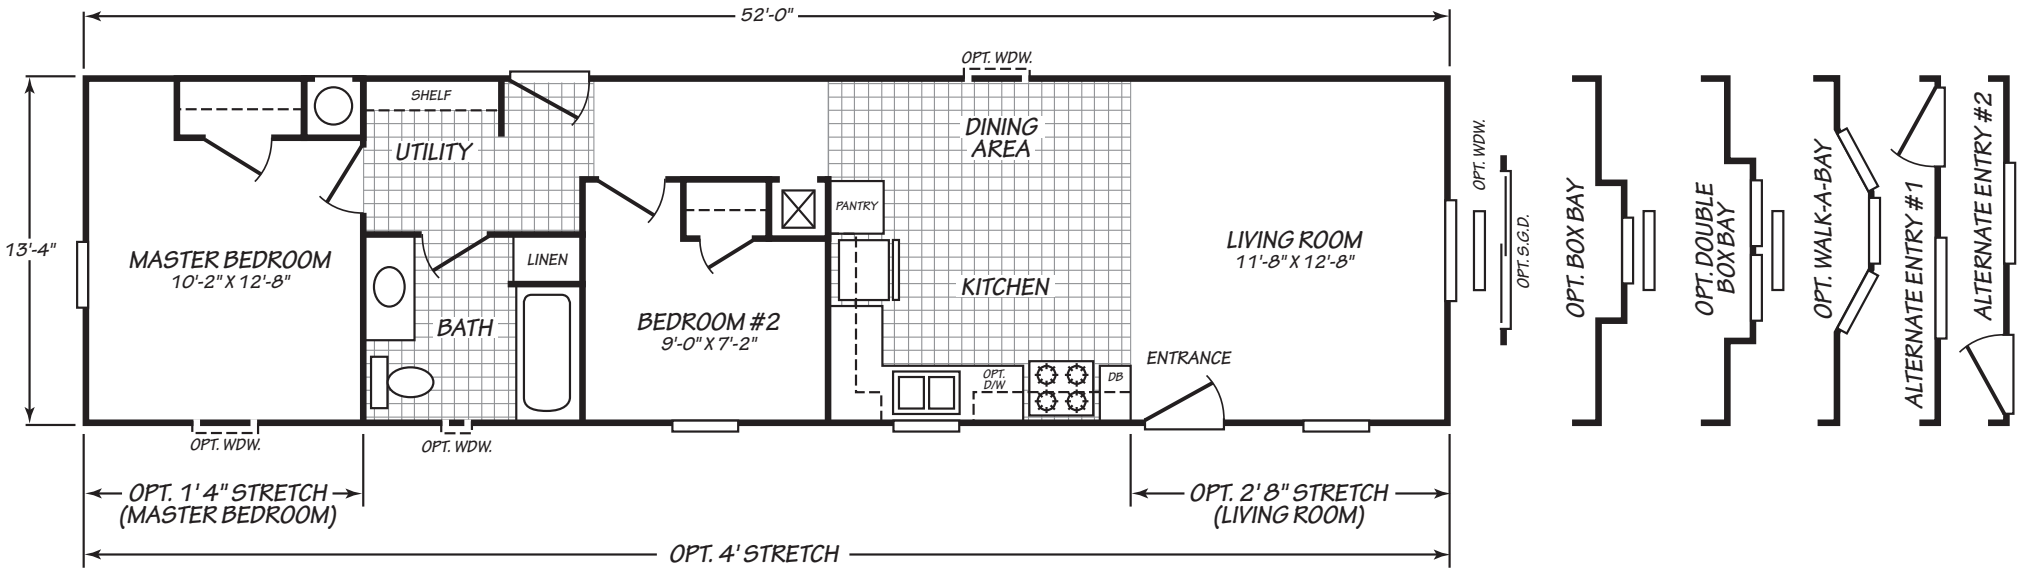

Maquette

Canyon Lake Series

2 Bedrooms, 1 Bath
Approx. 693 Sq. Ft.

Last Updated: 8-16-19

The Home Outlet • Tucson
890 North Arizona Avenue
Chandler, Arizona 85225

For Detailed Directions See Map On Our Website