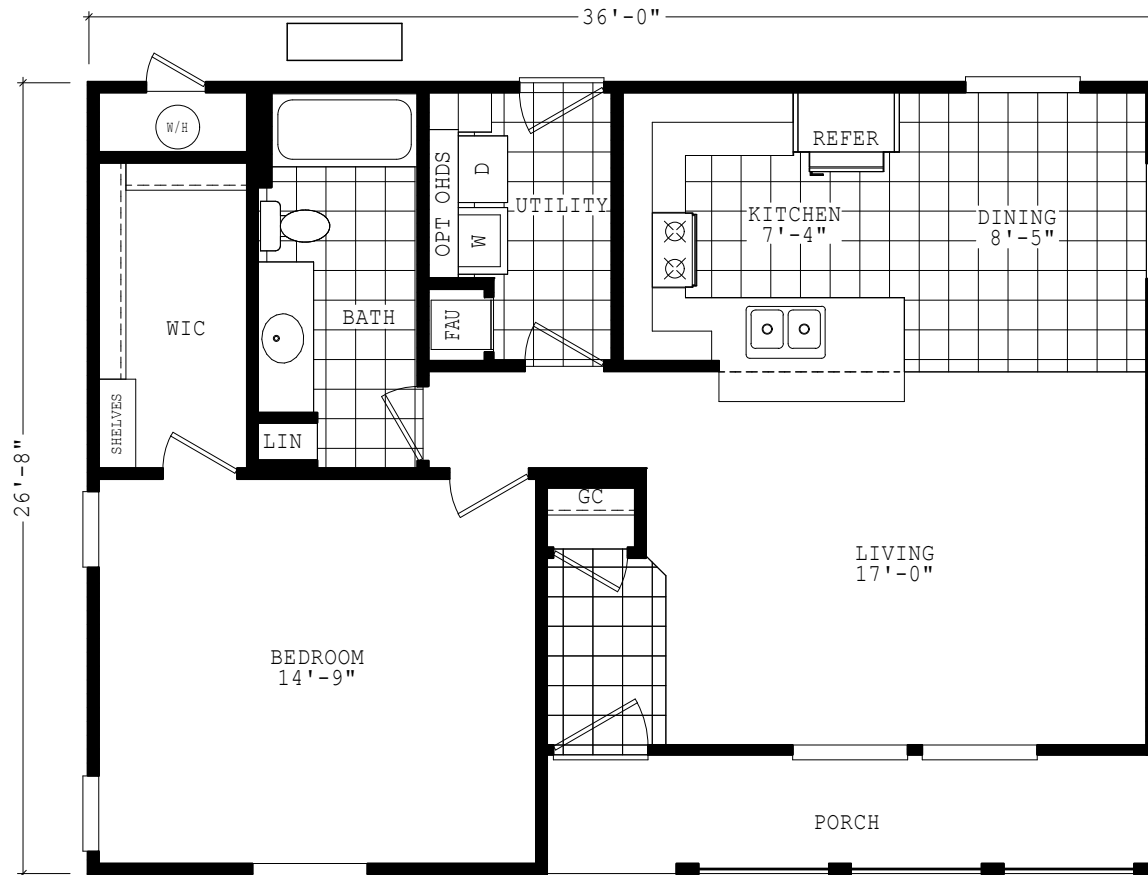

Marbury

Accessory Dwellings Series

960 SQ. FT. (Approximate) 1 Bedroom, 1 Bath

Last Updated: 2-9-23

THE HOME OUTLET
890 N. Arizona Ave.
Chandler, AZ 85225

TheHomeOutletAZ.com | 1-800-965-5401

IMPORTANT: Alta Cima Corp reserves the right to modify, cancel or substitute products or features of this event at any time without prior notice or obligation. Pictures and other promotional materials are representative and may depict or contain floor plans, square footages, elevations, options, upgrades, extra design features, decorations, floor coverings, specialty light fixtures, custom paint and wall coverings, window treatments, landscaping, sound and alarm systems, furnishings, appliances, and other designer/decorator features and amenities that are not included as part of the home and/or may not be available at all locations. Home, pricing and community information is subject to change, and homes to prior sale, at any time without notice or obligation. ©2020 Alta Cima Corp. All rights reserved.