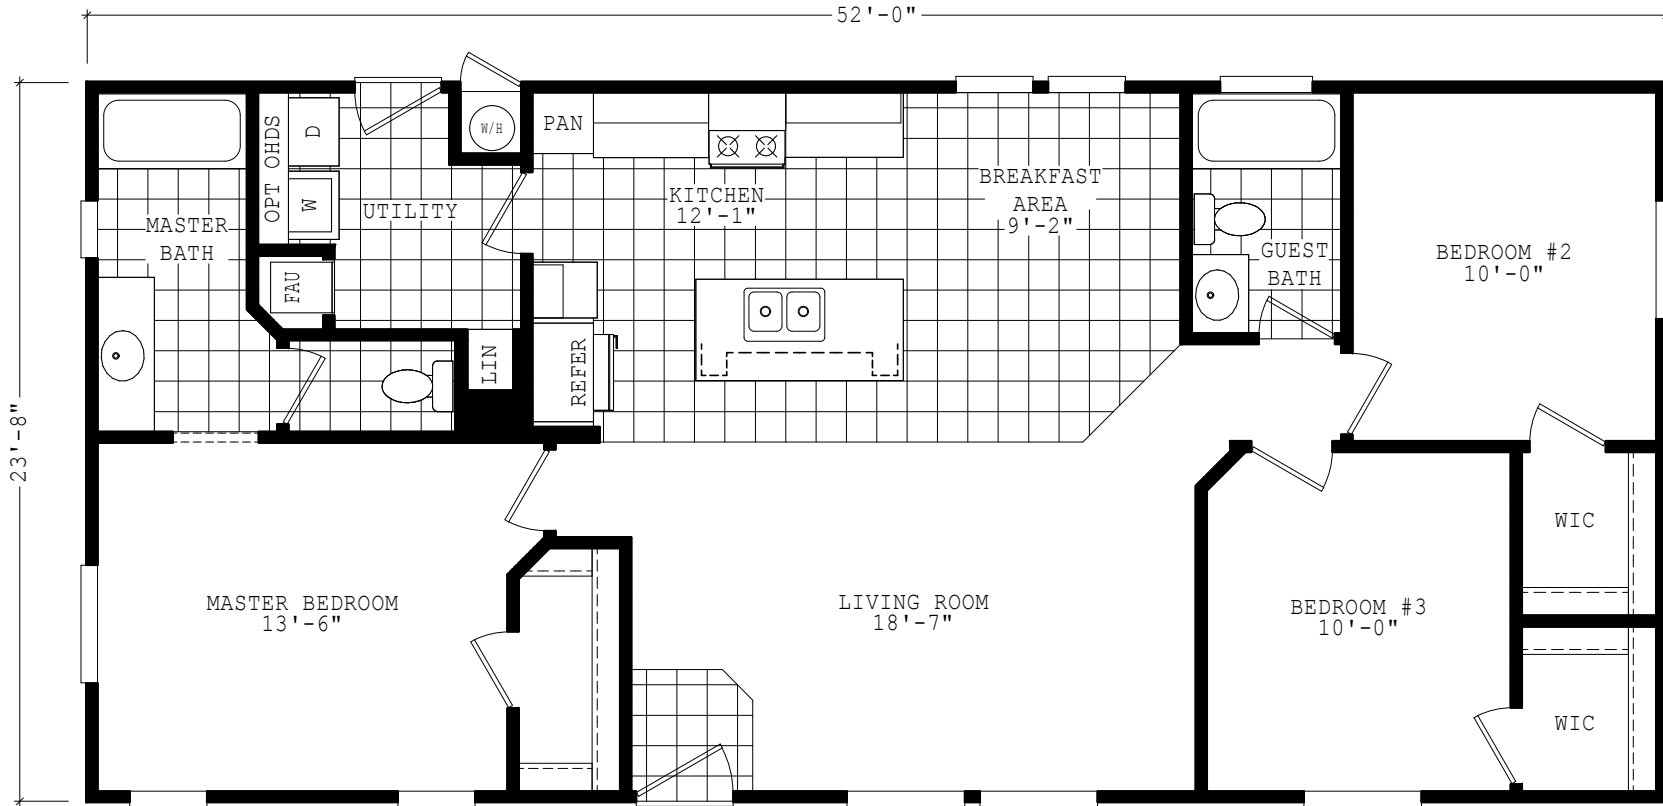

Marleigh

Sierra Value Series

1,230 SQ. FT. (Approximate) 3 Bedrooms, 2 Baths

Last Updated: 9-1-22

THE HOME OUTLET
890 N. Arizona Ave.
Chandler, AZ 85225

TheHomeOutletAZ.com | 1-800-965-5401

IMPORTANT: Alta Cima Corp reserves the right to modify, cancel or substitute products or features of this event at any time without prior notice or obligation. Pictures and other promotional materials are representative and may depict or contain floor plans, square footages, elevations, options, upgrades, extra design features, decorations, floor coverings, specialty light fixtures, custom paint and wall coverings, window treatments, landscaping, sound and alarm systems, furnishings, appliances, and other designer/decorator features and amenities that are not included as part of the home and/or may not be available at all locations. Home, pricing and community information is subject to change, and homes to prior sale, at any time without notice or obligation. ©2020 Alta Cima Corp. All rights reserved.