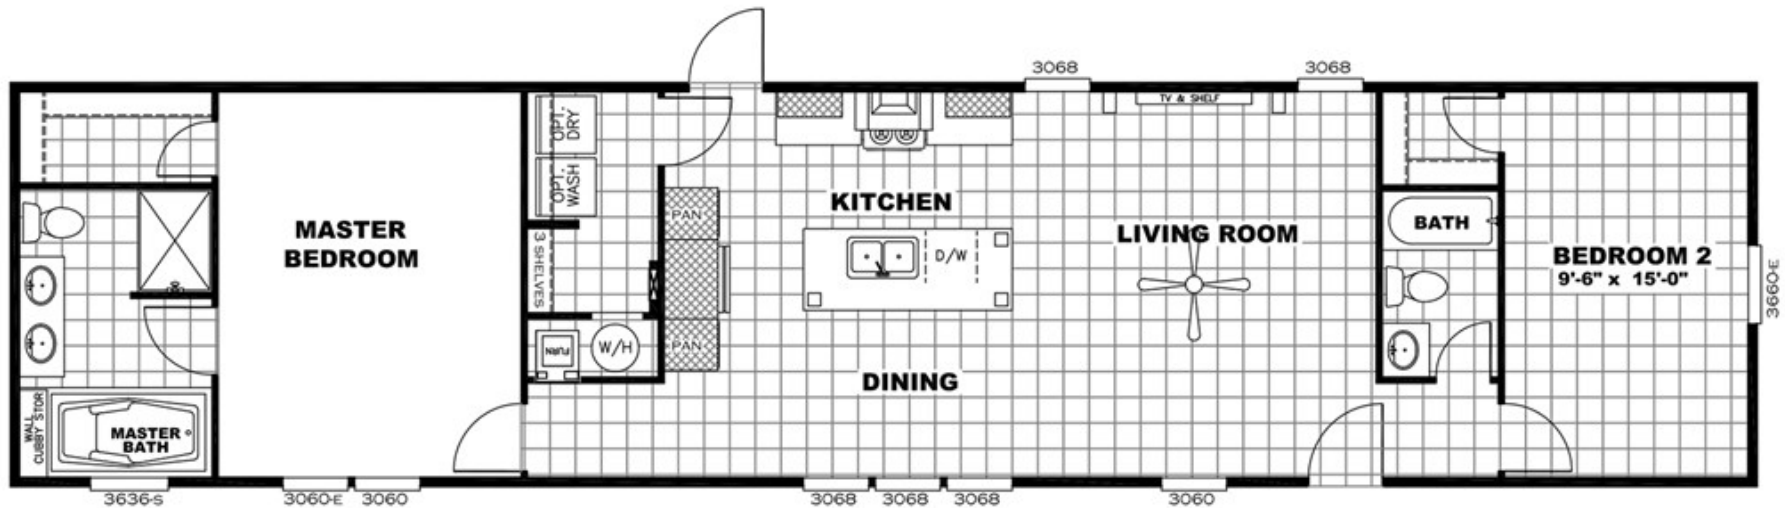

Marysvale

Resolution Series

2 Bedrooms, 2 Baths
Approx. 965 Sq. Ft.

Last Updated: 4-8-20

The Home Outlet • Tucson
890 North Arizona Avenue
Chandler, Arizona 85225

For Detailed Directions See Map On Our Website