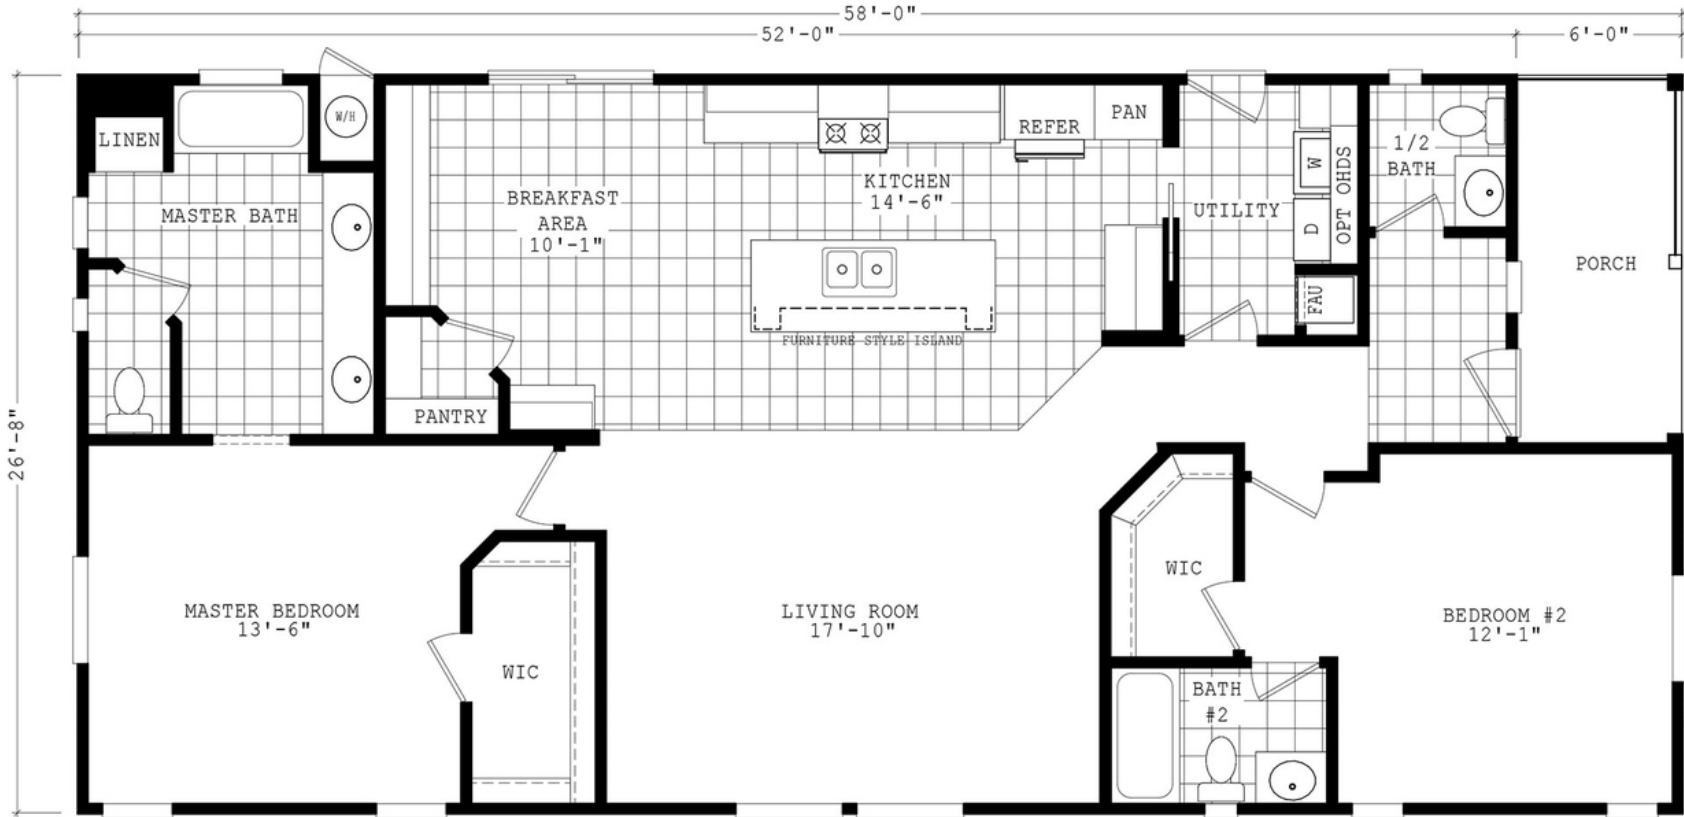

Morenci

Durango Porch Series

1,546 SQ. FT. (Approximate) 2 Bedroom, 2.5 Bath

Last Updated: 3-29-22

THE HOME OUTLET
890 N. Arizona Ave.
Chandler, AZ 85225

TheHomeOutletAZ.com | 1-800-965-5401

IMPORTANT: Alta Cima Corp reserves the right to modify, cancel or substitute products or features of this event at any time without prior notice or obligation. Pictures and other promotional materials are representative and may depict or contain floor plans, square footages, elevations, options, upgrades, extra design features, decorations, floor coverings, specialty light fixtures, custom paint and wall coverings, window treatments, landscaping, sound and alarm systems, furnishings, appliances, and other designer/decorator features and amenities that are not included as part of the home and/or may not be available at all locations. Home, pricing and community information is subject to change, and homes to prior sale, at any time without notice or obligation. ©2020 Alta Cima Corp. All rights reserved.