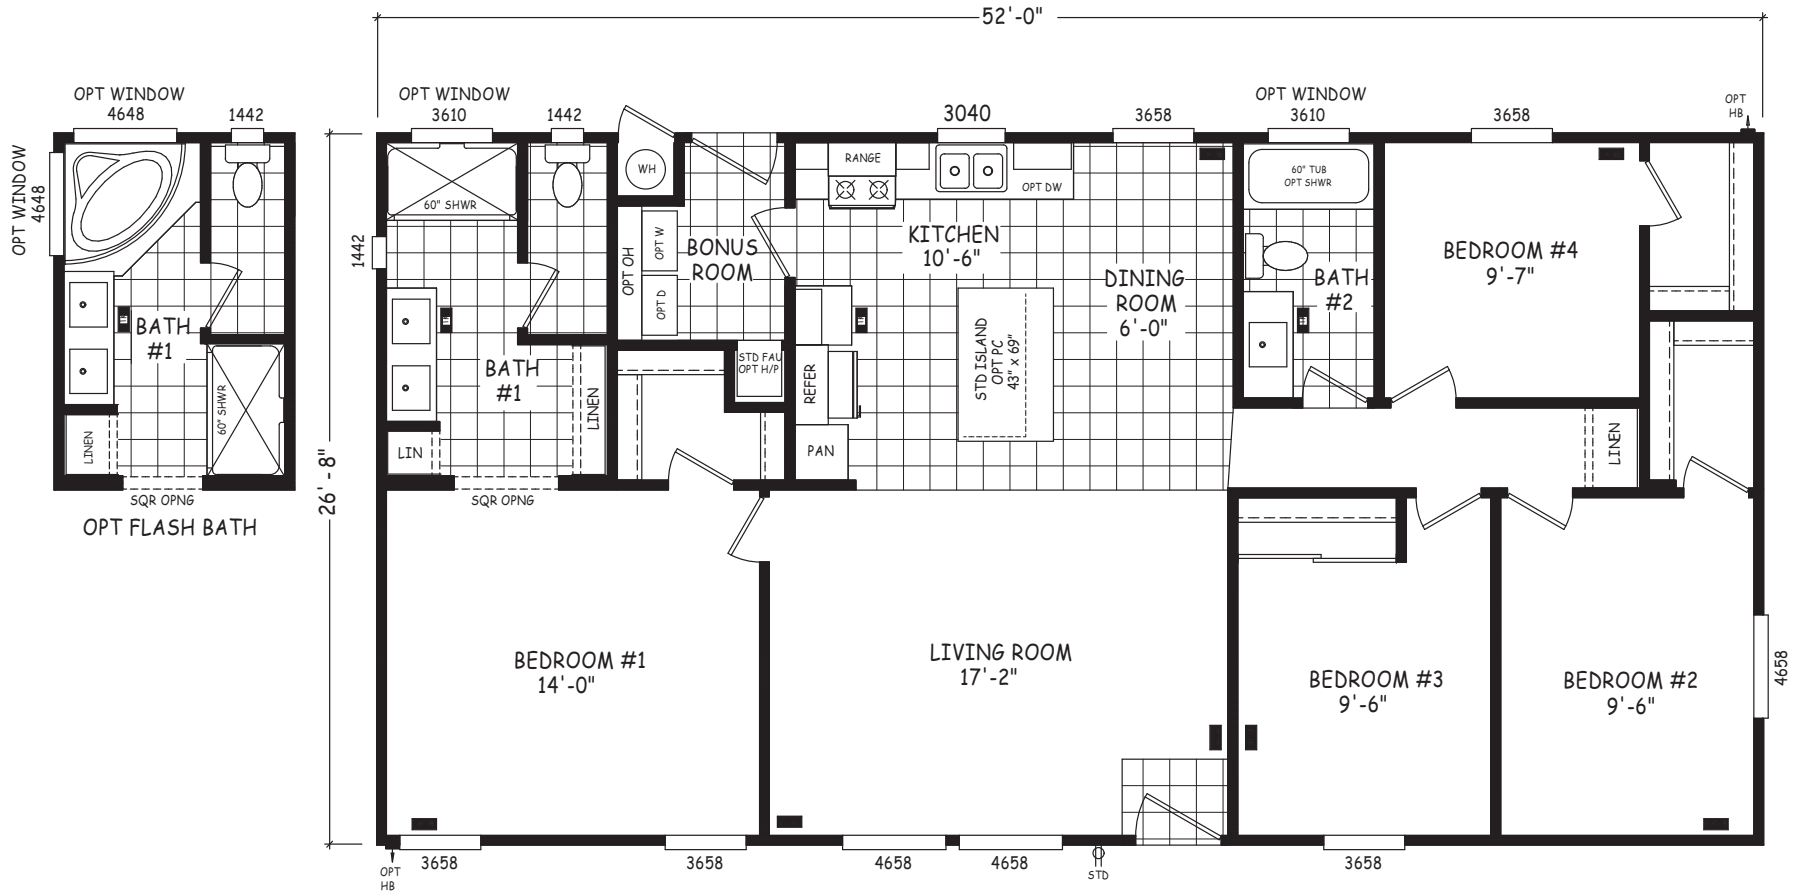

## Edge Series

1,387 SQ. FT. (Approximate) 4 Bedroom, 2 Bath

Last Updated: 8-22-22

**THE HOME OUTLET**  
890 N. Arizona Ave.  
Chandler, AZ 85225

**TheHomeOutletAZ.com | 1-800-965-5401**

**IMPORTANT:** Alta Cima Corp reserves the right to modify, cancel or substitute products or features of this event at any time without prior notice or obligation. Pictures and other promotional materials are representative and may depict or contain floor plans, square footages, elevations, options, upgrades, extra design features, decorations, floor coverings, specialty light fixtures, custom paint and wall coverings, window treatments, landscaping, sound and alarm systems, furnishings, appliances, and other designer/decorator features and amenities that are not included as part of the home and/or may not be available at all locations. Home, pricing and community information is subject to change, and homes to prior sale, at any time without notice or obligation. ©2020 Alta Cima Corp. All rights reserved.