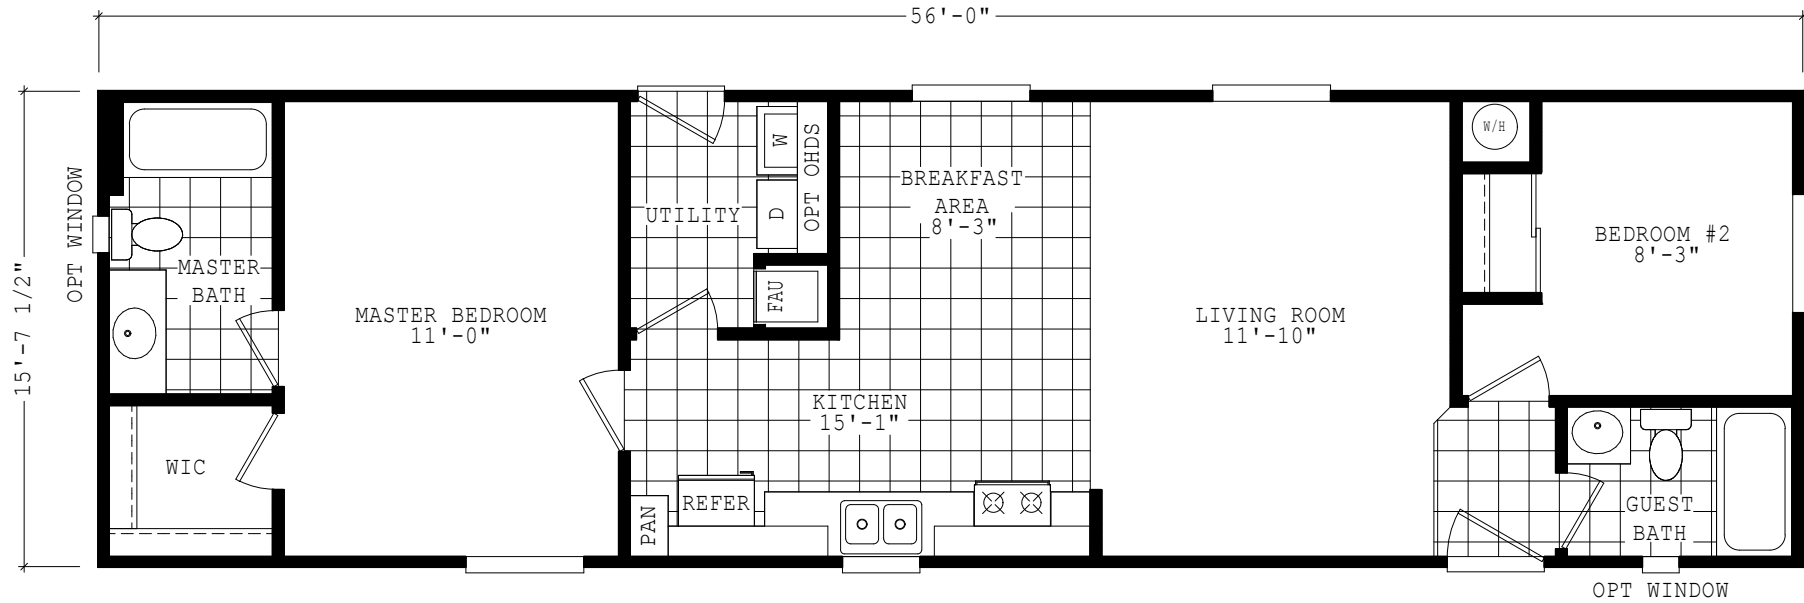

Mylin

Durango Limited Series

875 SQ. FT. (Approximate) 2 Bedroom, 2 Bath

Last Updated: 7-24-23

DOOR SIDE ELEVATION

OFFDOOR SIDE ELEVATION

THE HOME OUTLET
890 N. Arizona Ave.
Chandler, AZ 85225

TheHomeOutletAZ.com | 1-800-965-5401