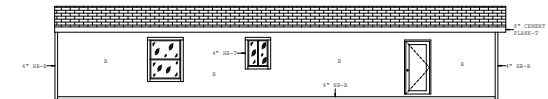

Mylin

Durango Limited Series

875 SQ. FT. (Approximate) 2 Bedroom, 2 Bath

Last Updated: 7-24-23

DOOR SIDE ELEVATION

OFFDOOR SIDE ELEVATION

THE HOME OUTLET
890 N. Arizona Ave.
Chandler, AZ 85225

TheHomeOutletAZ.com | 1-800-965-5401