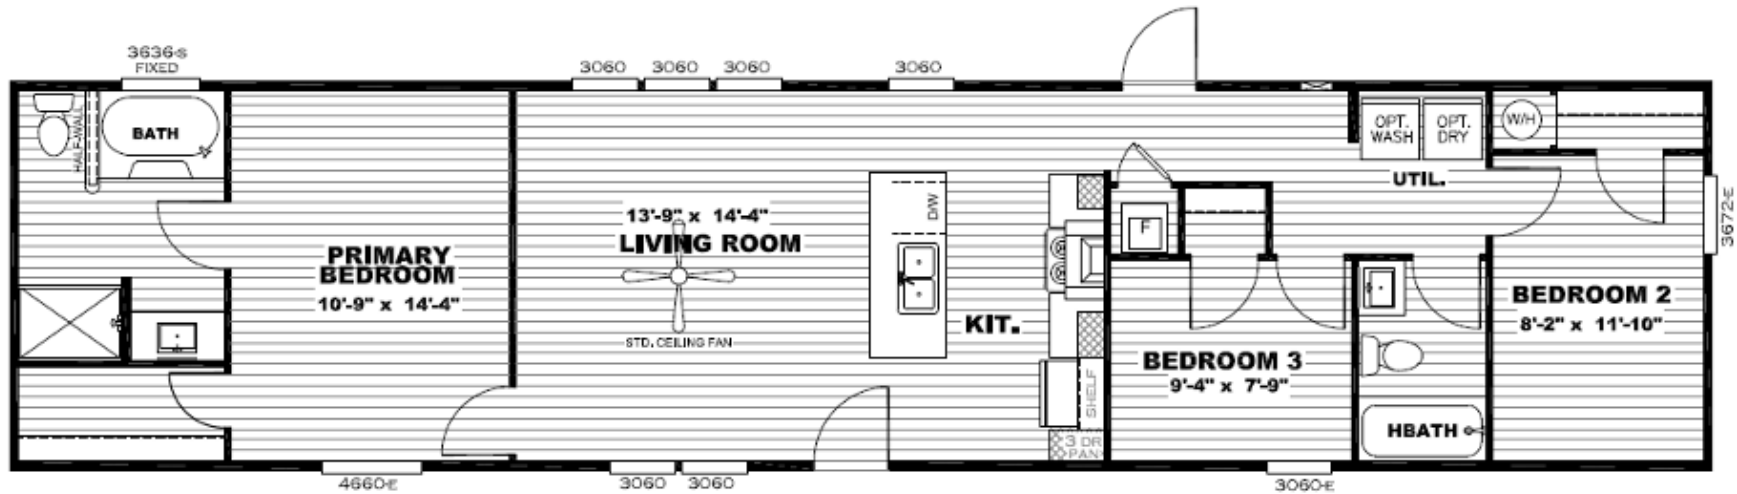

Newburn

Independent Series

936 SQ. FT. (Approximate) 3 Bedroom, 2 Bath

Last Updated: 2-23-23

THE HOME OUTLET
890 N. Arizona Ave.
Chandler, AZ 85225

TheHomeOutletAZ.com | 1-800-965-5401

IMPORTANT: Alta Cima Corp reserves the right to modify, cancel or substitute products or features of this event at any time without prior notice or obligation. Pictures and other promotional materials are representative and may depict or contain floor plans, square footages, elevations, options, upgrades, extra design features, decorations, floor coverings, specialty light fixtures, custom paint and wall coverings, window treatments, landscaping, sound and alarm systems, furnishings, appliances, and other designer/decorator features and amenities that are not included as part of the home and/or may not be available at all locations. Home, pricing and community information is subject to change, and homes to prior sale, at any time without notice or obligation. ©2020 Alta Cima Corp. All rights reserved.