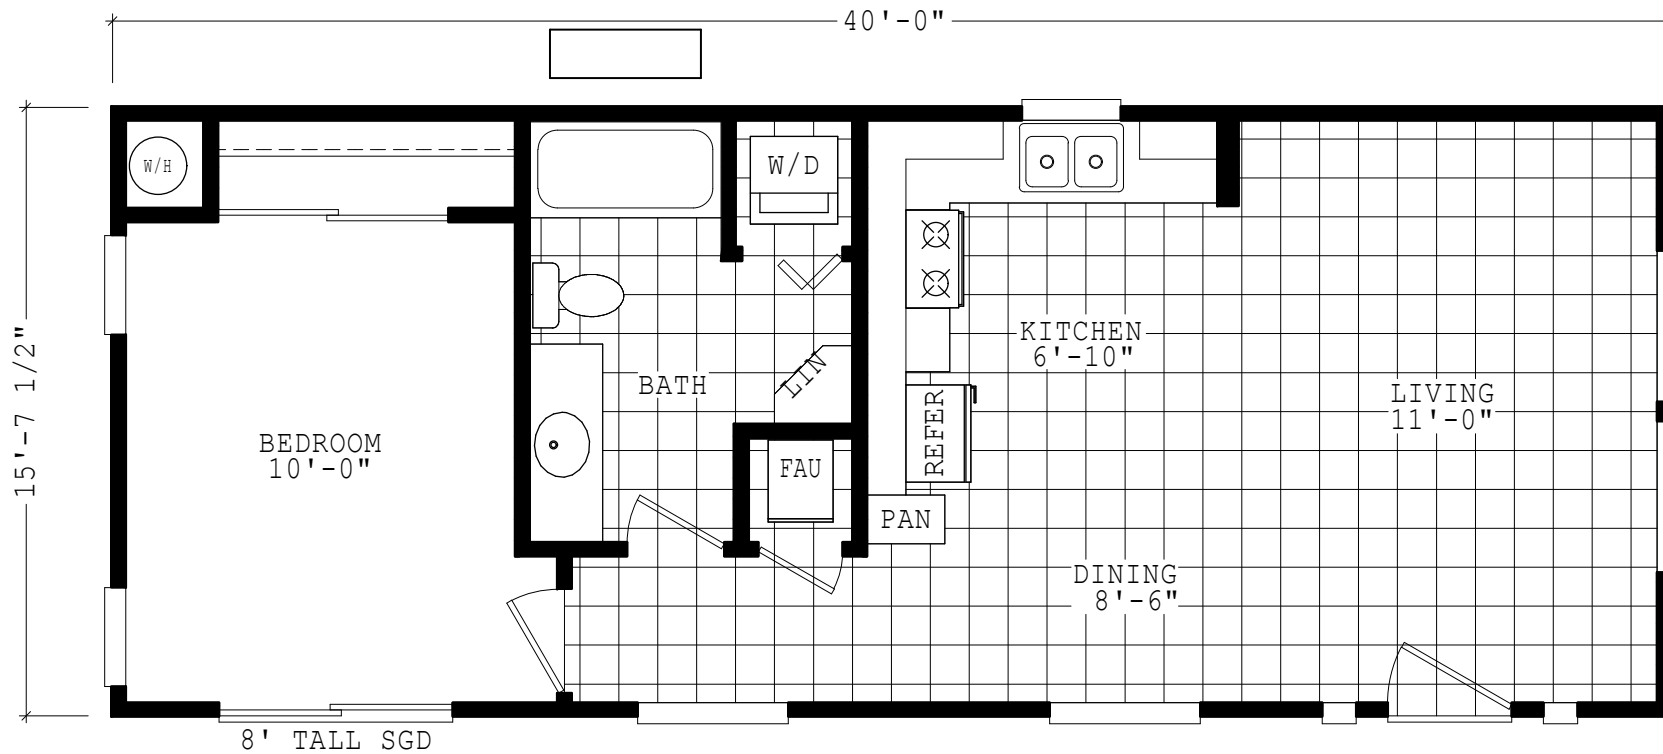

# Nixburg

Accessory Dwellings Series

625 SQ. FT. (Approximate) 1 Bedroom, 1 Bath

Last Updated: 2-9-23

**THE HOME OUTLET**  
890 N. Arizona Ave.  
Chandler, AZ 85225

**TheHomeOutletAZ.com | 1-800-965-5401**