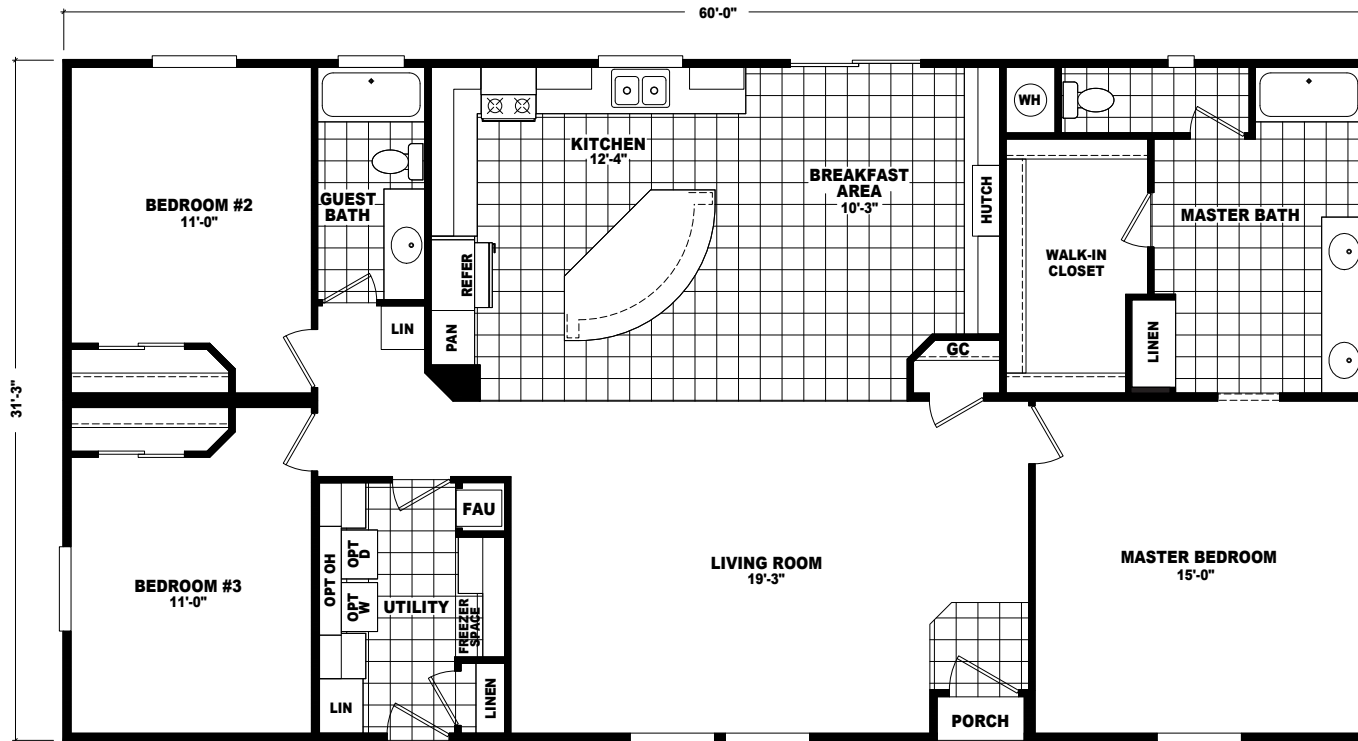

Nutrioso

Mountain Ridge Series

3 Bedrooms, 2 Baths
Approx. 1,875 Sq. Ft.

Last Updated: 7-17-19

OPTIONAL LUX BATH

OPTIONAL 4'x 6' CERAMIC TILE SHOWER WITH SHOWER SPA

The Home Outlet • Tucson
890 North Arizona Avenue
Chandler, Arizona 85225