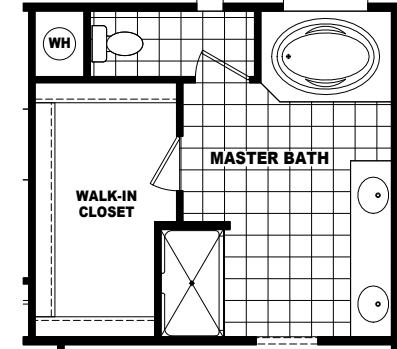

Nutrioso

Mountain Ridge Series

3 Bedrooms, 2 Baths
Approx. 1,875 Sq. Ft.

Last Updated: 7-17-19

OPTIONAL LUX BATH

OPTIONAL 4'x 6' CERAMIC TILE SHOWER WITH SHOWER SPA

The Home Outlet • Tucson
890 North Arizona Avenue
Chandler, Arizona 85225