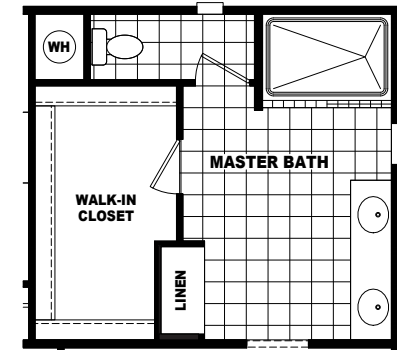

Nutrioso

Mountain Ridge Series

3 Bedrooms, 2 Baths
Approx. 1,875 Sq. Ft.

Last Updated: 7-17-19

OPTIONAL LUX BATH

OPTIONAL 4'x 6' CERAMIC TILE SHOWER WITH SHOWER SPA

The Home Outlet • Tucson
890 North Arizona Avenue
Chandler, Arizona 85225