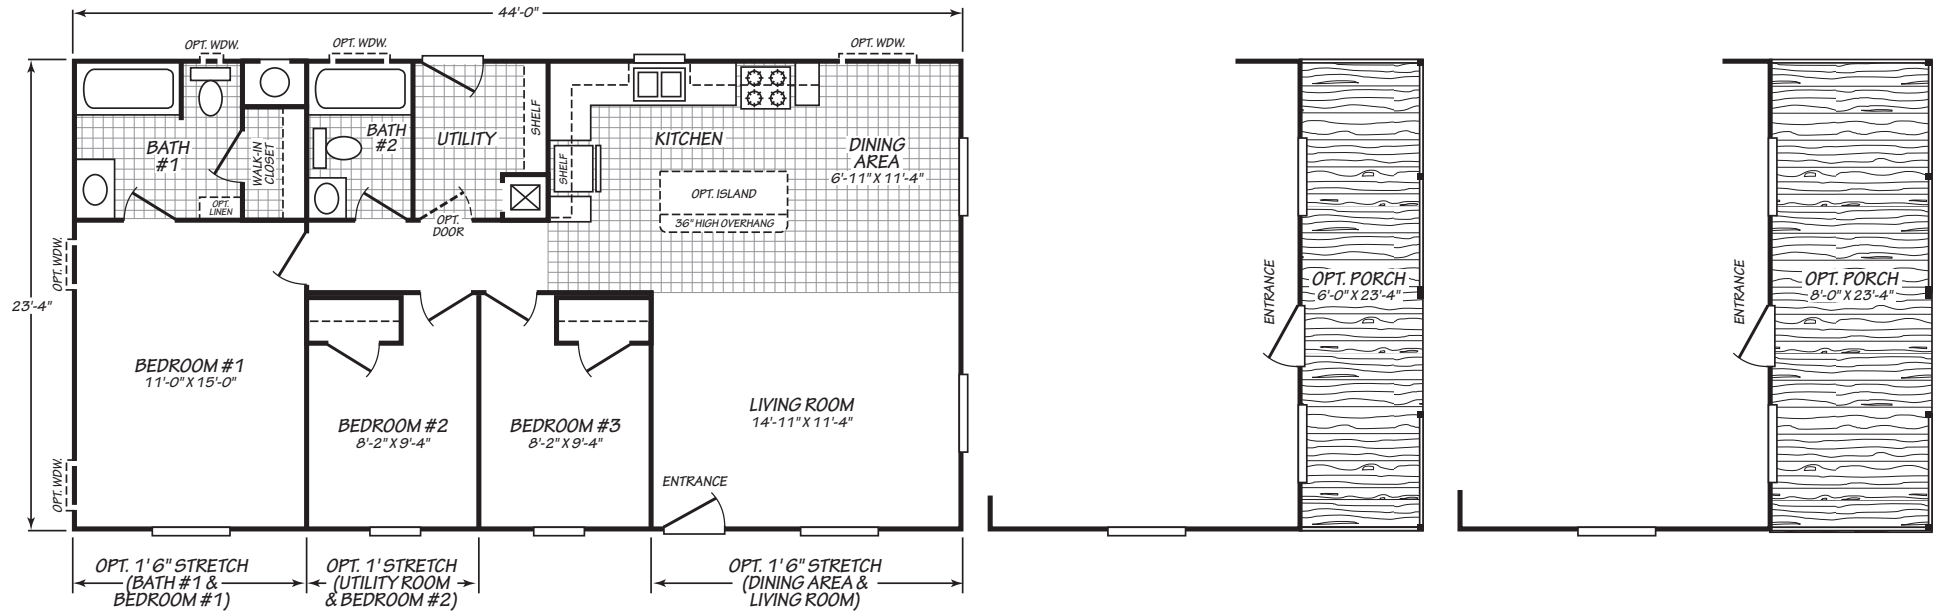

Orchard

Canyon Lake Series

1,026 SQ. FT. (Approximate) 3 Bedroom, 2 Bath

Last Updated: 10-23-20

THE HOME OUTLET
 890 N. Arizona Ave.
 Chandler, AZ 85225

TheHomeOutletAZ.com | 1-800-965-5401

IMPORTANT: Alta Cima Corp reserves the right to modify, cancel or substitute products or features of this event at any time without prior notice or obligation. Pictures and other promotional materials are representative and may depict or contain floor plans, square footages, elevations, options, upgrades, extra design features, decorations, floor coverings, specialty light fixtures, custom paint and wall coverings, window treatments, landscaping, sound and alarm systems, furnishings, appliances, and other designer/decorator features and amenities that are not included as part of the home and/or may not be available at all locations. Home, pricing and community information is subject to change, and homes to prior sale, at any time without notice or obligation. ©2020 Alta Cima Corp. All rights reserved.