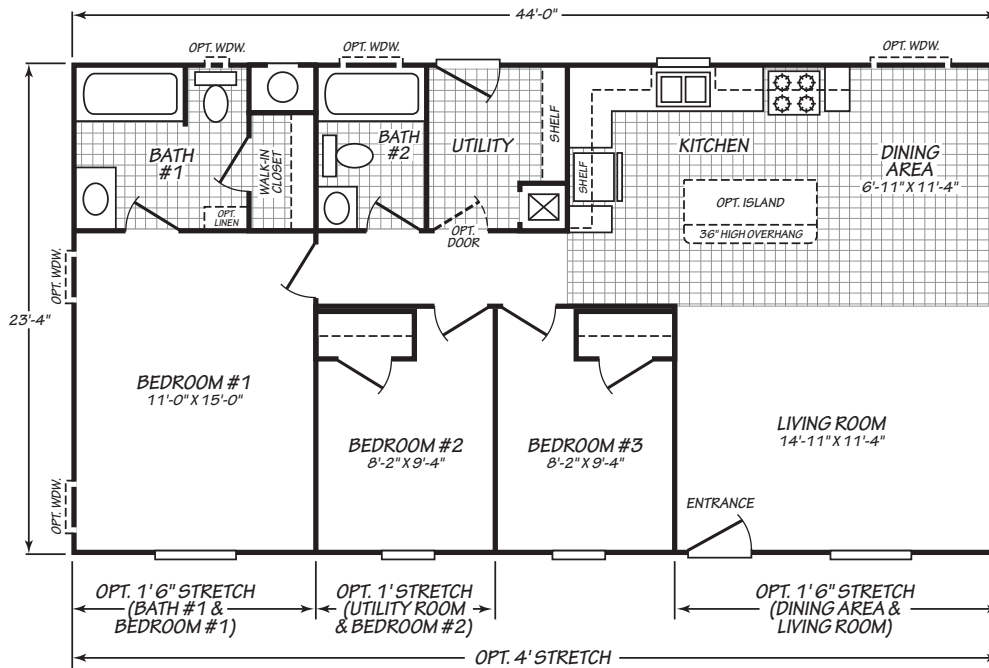

Orchid

Canyon Lake Series

1,026 SQ. FT. (Approximate) 3 Bedroom, 2 Bath

Last Updated: 10-11-24

THE HOME OUTLET
890 N. Arizona Ave.
Chandler, AZ 85225

TheHomeOutletAZ.com | 1-800-965-5401

IMPORTANT: Alta Cima Corp reserves the right to modify, cancel or substitute products or features of this event at any time without prior notice or obligation. Pictures and other promotional materials are representative and may depict or contain floor plans, square footages, elevations, options, upgrades, extra design features, decorations, floor coverings, specialty light fixtures, custom paint and wall coverings, window treatments, landscaping, sound and alarm systems, furnishings, appliances, and other designer/decorator features and amenities that are not included as part of the home and/or may not be available at all locations. Home, pricing and community information is subject to change, and homes to prior sale, at any time without notice or obligation. ©2020 Alta Cima Corp. All rights reserved.