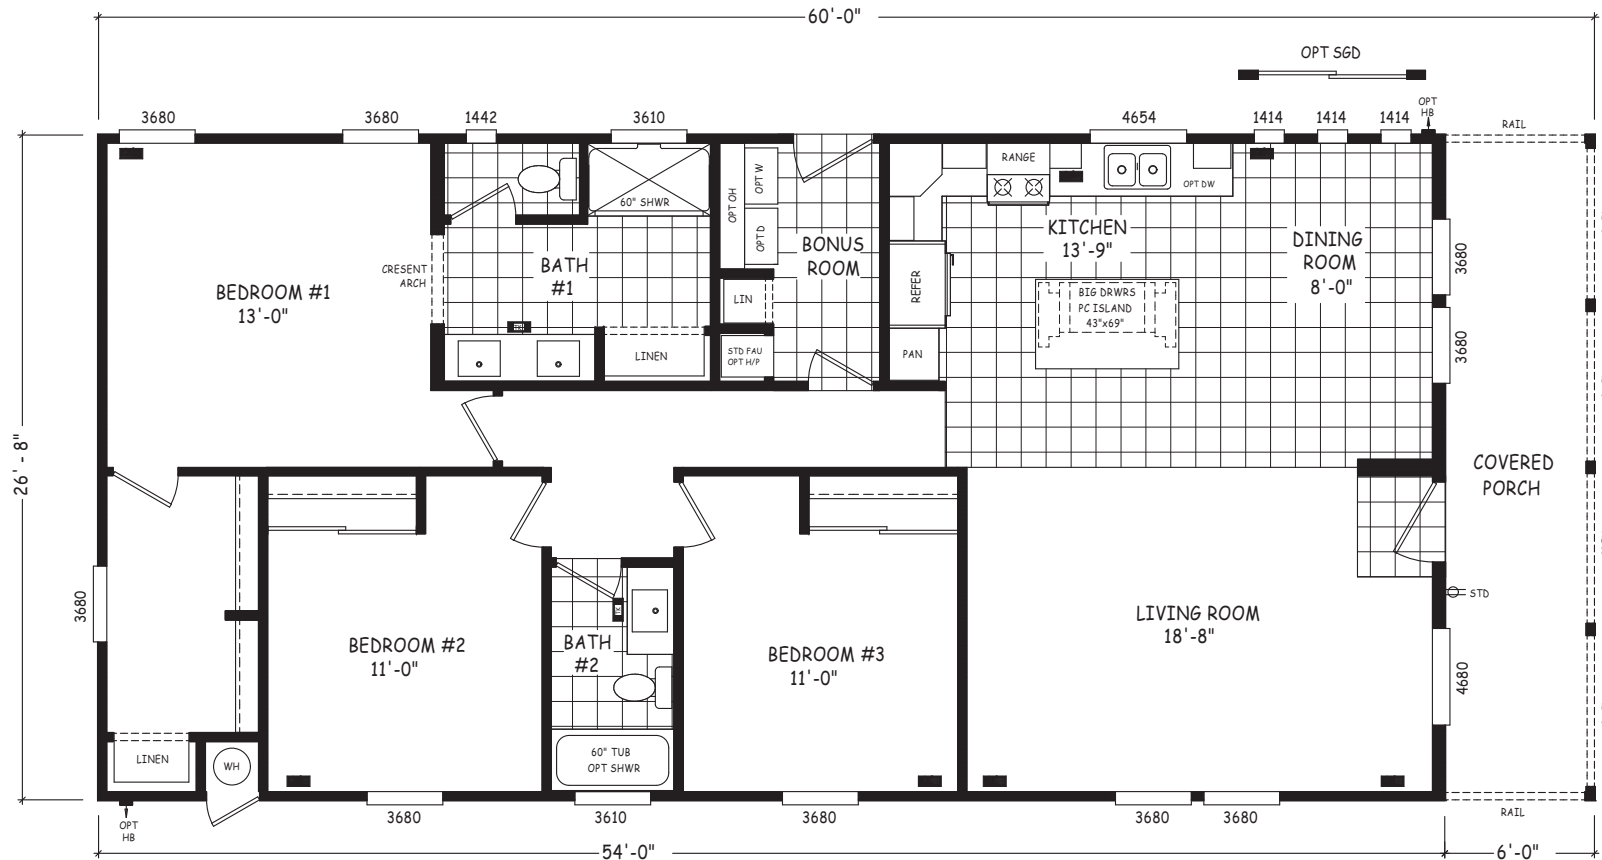

Packard

Pinnacle Series

1,600 SQ. FT. (Approximate) 3 Bedroom, 2 Bath

Last Updated: 8-22-22

THE HOME OUTLET
890 N. Arizona Ave.
Chandler, AZ 85225

TheHomeOutletAZ.com | 1-800-965-5401

IMPORTANT: Alta Cima Corp reserves the right to modify, cancel or substitute products or features of this event at any time without prior notice or obligation. Pictures and other promotional materials are representative and may depict or contain floor plans, square footages, elevations, options, upgrades, extra design features, decorations, floor coverings, specialty light fixtures, custom paint and wall coverings, window treatments, landscaping, sound and alarm systems, furnishings, appliances, and other designer/decorator features and amenities that are not included as part of the home and/or may not be available at all locations. Home, pricing and community information is subject to change, and homes to prior sale, at any time without notice or obligation. ©2020 Alta Cima Corp. All rights reserved.