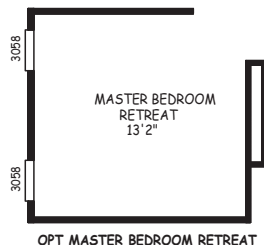

# Palmarosa

Desert Edge Series - Triplewides

4 Bedroom, 3 Bath  
Approx. 2,720 Sq. Ft.

Last Updated: 1-23-20

The Home Outlet • Tucson  
890 North Arizona Avenue  
Chandler, Arizona 85225

For Detailed Directions See Map On Our Website

OPT MASTER BEDROOM RETREAT

OPT DEN  
REPLACES BEDROOM #4

OPT ENTERTAINMENT CENTER DETAIL

I authorize The Home Outlet to build my house, per this plan.  
X \_\_\_\_\_  
Customer Signature/Date

1-800-965-5401 www.TheHomeOutletAZ.com 1-800-965-5401 www.TheHomeOutletAZ.com