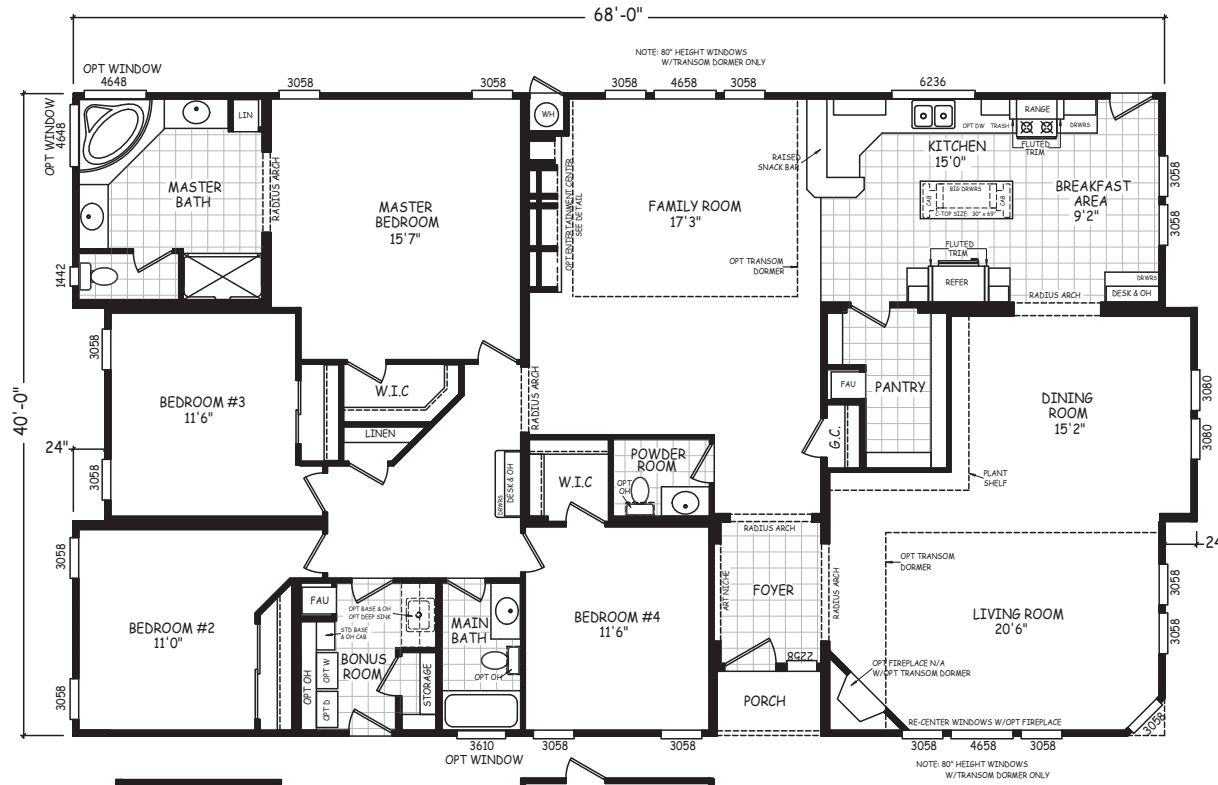

# Palmarosa

Desert Edge Series - Triplewides

4 Bedroom, 3 Bath  
Approx. 2,720 Sq. Ft.

Last Updated: 1-23-20

The Home Outlet • Tucson  
890 North Arizona Avenue  
Chandler, Arizona 85225

For Detailed Directions See Map On Our Website

OPT MASTER BEDROOM RETREAT

OPT DEN  
REPLACES BEDROOM #4

OPT ENTERTAINMENT CENTER DETAIL

I authorize The Home Outlet to build my house, per this plan.  
X \_\_\_\_\_  
Customer Signature/Date

1-800-965-5401 www.TheHomeOutletAZ.com 1-800-965-5401 www.TheHomeOutletAZ.com