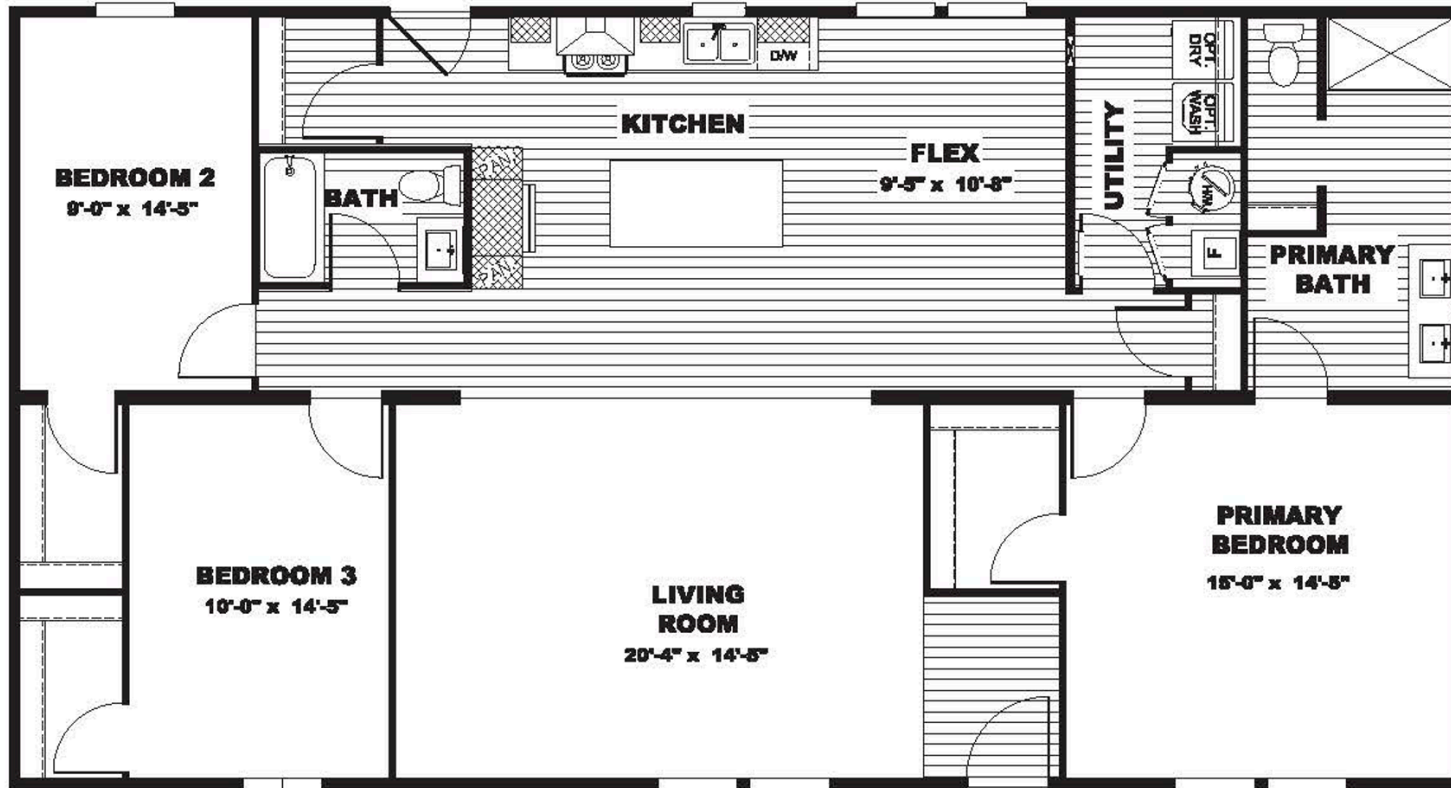

Panrose

Tempo Series - Multi Section

1,680 SQ. FT. (Approximate) 3 Bedroom, 2 Bath

Last Updated: 5-16-24

THE HOME OUTLET
890 N. Arizona Ave.
Chandler, AZ 85225

TheHomeOutletAZ.com | 1-800-965-5401

IMPORTANT: Alta Cima Corp reserves the right to modify, cancel or substitute products or features of this event at any time without prior notice or obligation. Pictures and other promotional materials are representative and may depict or contain floor plans, square footages, elevations, options, upgrades, extra design features, decorations, floor coverings, specialty light fixtures, custom paint and wall coverings, window treatments, landscaping, sound and alarm systems, furnishings, appliances, and other designer/decorator features and amenities that are not included as part of the home and/or may not be available at all locations. Home, pricing and community information is subject to change, and homes to prior sale, at any time without notice or obligation. ©2020 Alta Cima Corp. All rights reserved.