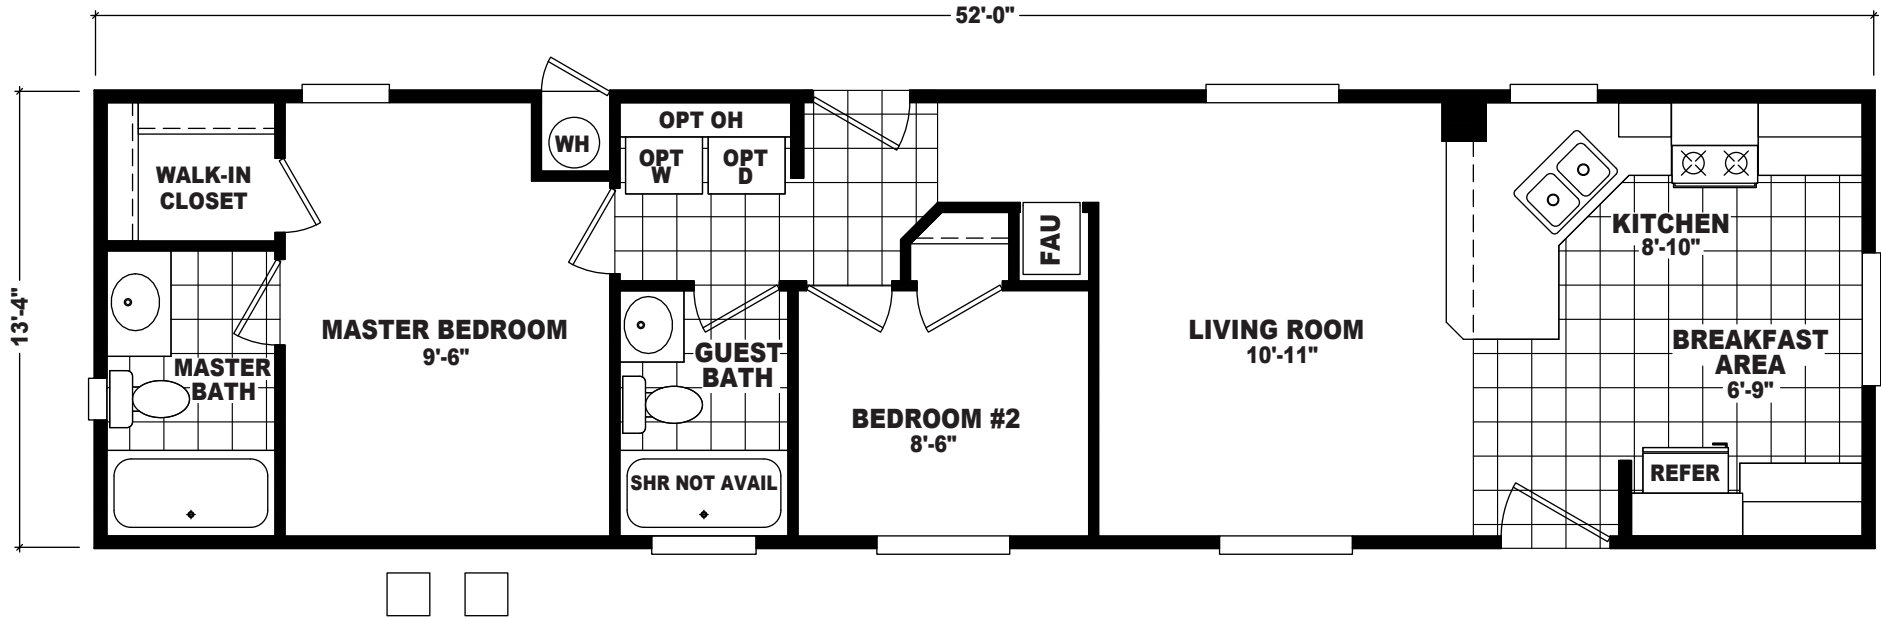

Pavoreal

Economy Plus Series

2 Bedroom, 2 Bath
Approx. 693 Sq. Ft.

Last Updated: 7-19-18

The Home Outlet • Tucson
890 North Arizona Avenue
Chandler, Arizona 85225

For Detailed Directions See Map On Our Website