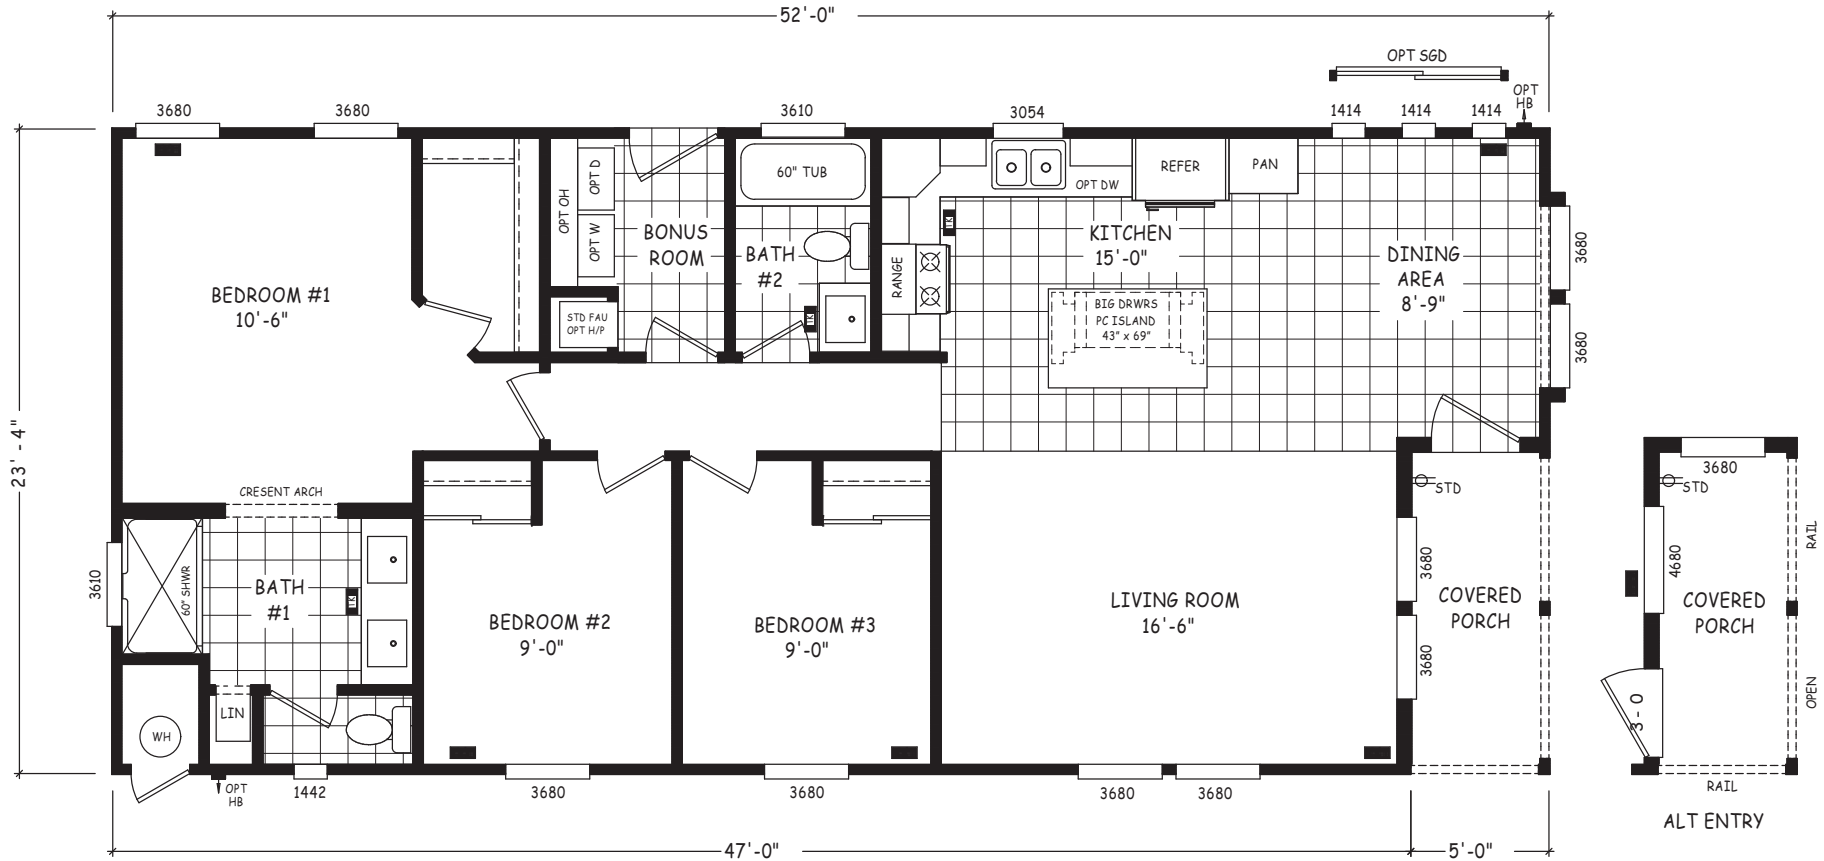

Pawnee

Pinnacle Series

1,213 SQ. FT. (Approximate) 3 Bedroom, 2 Bath

Last Updated: 8-22-22

THE HOME OUTLET
890 N. Arizona Ave.
Chandler, AZ 85225

TheHomeOutletAZ.com | 1-800-965-5401

IMPORTANT: Alta Cima Corp reserves the right to modify, cancel or substitute products or features of this event at any time without prior notice or obligation. Pictures and other promotional materials are representative and may depict or contain floor plans, square footages, elevations, options, upgrades, extra design features, decorations, floor coverings, specialty light fixtures, custom paint and wall coverings, window treatments, landscaping, sound and alarm systems, furnishings, appliances, and other designer/decorator features and amenities that are not included as part of the home and/or may not be available at all locations. Home, pricing and community information is subject to change, and homes to prior sale, at any time without notice or obligation. ©2020 Alta Cima Corp. All rights reserved.