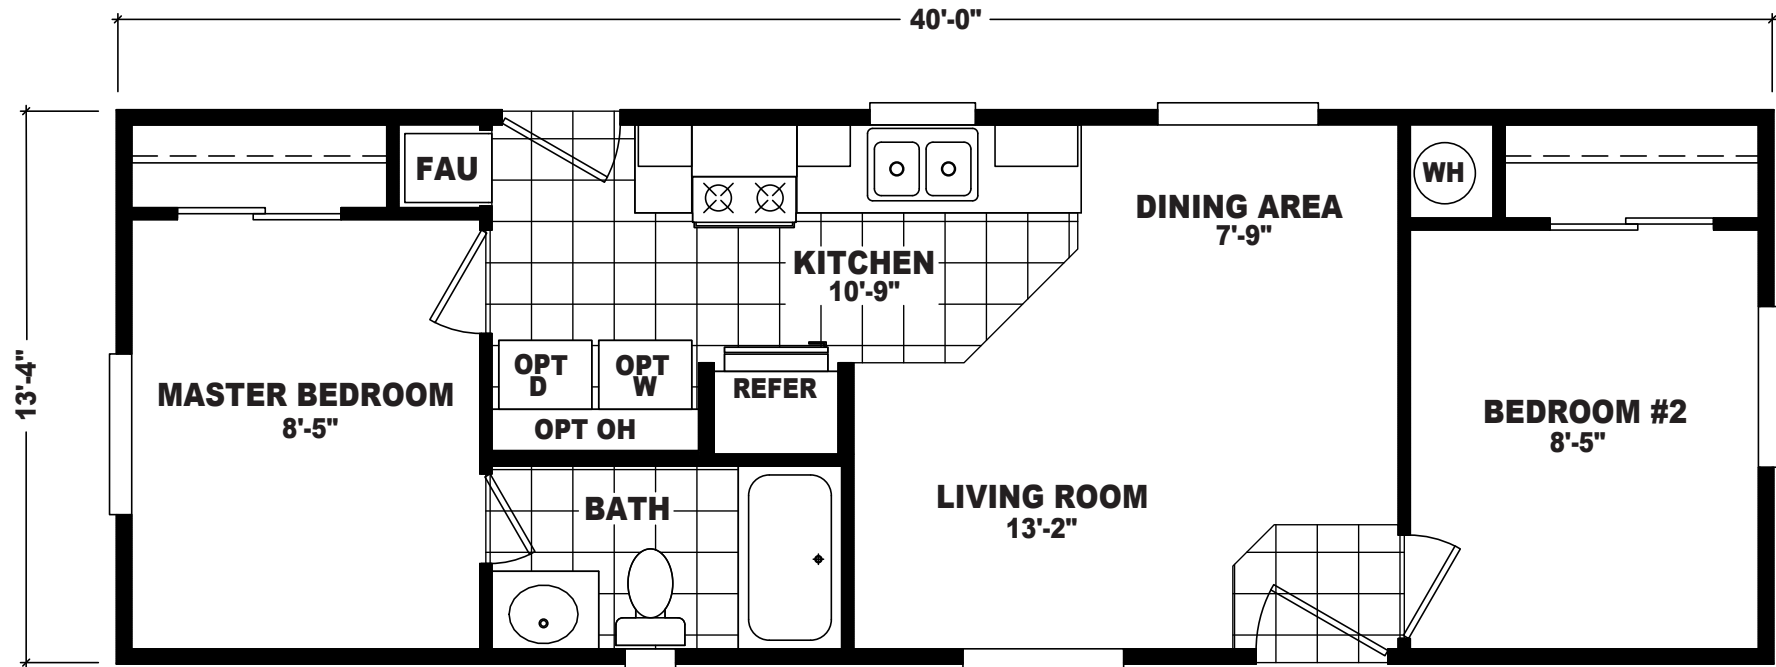

# Pinchot

Economy Plus Series

2 Bedroom, 1 Bath

Approx. 533 Sq. Ft.

Last Updated: 7-19-18

For Detailed Directions See Map On Our Website

I authorize The Home Outlet to build my house, per this plan.  
X \_\_\_\_\_  
Customer Signature/Date