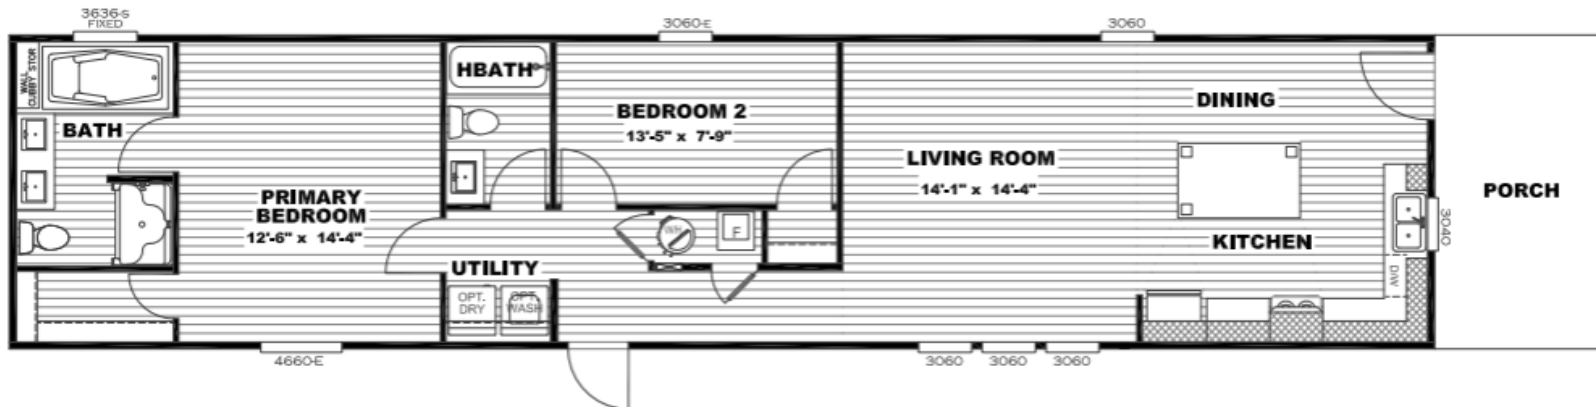

Pinsley

Resolution Series

1,080 SQ. FT. (Approximate) 2 Bedroom, 2 Bath

Last Updated: 7-17-23

THE HOME OUTLET
890 N. Arizona Ave.
Chandler, AZ 85225

TheHomeOutletAZ.com | 1-800-965-5401

IMPORTANT: Alta Cima Corp reserves the right to modify, cancel or substitute products or features of this event at any time without prior notice or obligation. Pictures and other promotional materials are representative and may depict or contain floor plans, square footages, elevations, options, upgrades, extra design features, decorations, floor coverings, specialty light fixtures, custom paint and wall coverings, window treatments, landscaping, sound and alarm systems, furnishings, appliances, and other designer/decorator features and amenities that are not included as part of the home and/or may not be available at all locations. Home, pricing and community information is subject to change, and homes to prior sale, at any time without notice or obligation. ©2020 Alta Cima Corp. All rights reserved.