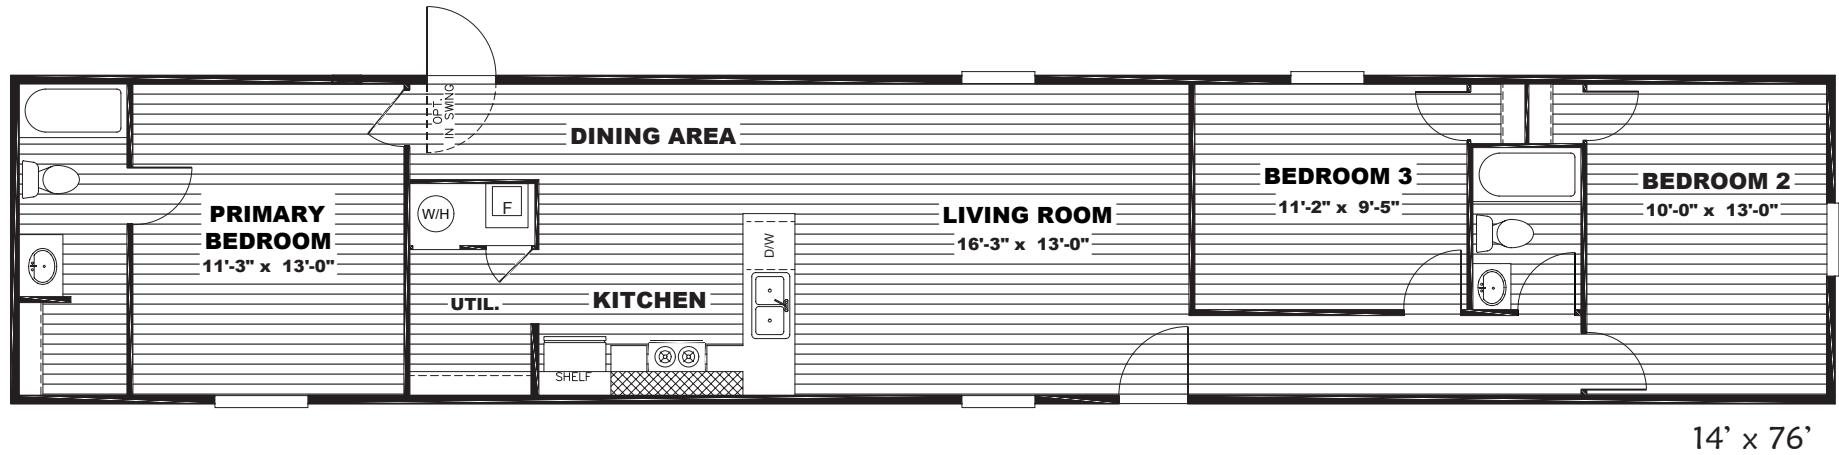

Prairie

TRU Homes Series - Single Section

1,039 SQ. FT. (Approximate) 3 Bedroom, 2 Bath

Last Updated: 9-13-22

THE HOME OUTLET
890 N. Arizona Ave.
Chandler, AZ 85225

TheHomeOutletAZ.com | 1-800-965-5401

IMPORTANT: Alta Cima Corp reserves the right to modify, cancel or substitute products or features of this event at any time without prior notice or obligation. Pictures and other promotional materials are representative and may depict or contain floor plans, square footages, elevations, options, upgrades, extra design features, decorations, floor coverings, specialty light fixtures, custom paint and wall coverings, window treatments, landscaping, sound and alarm systems, furnishings, appliances, and other designer/decorator features and amenities that are not included as part of the home and/or may not be available at all locations. Home, pricing and community information is subject to change, and homes to prior sale, at any time without notice or obligation. ©2020 Alta Cima Corp. All rights reserved.