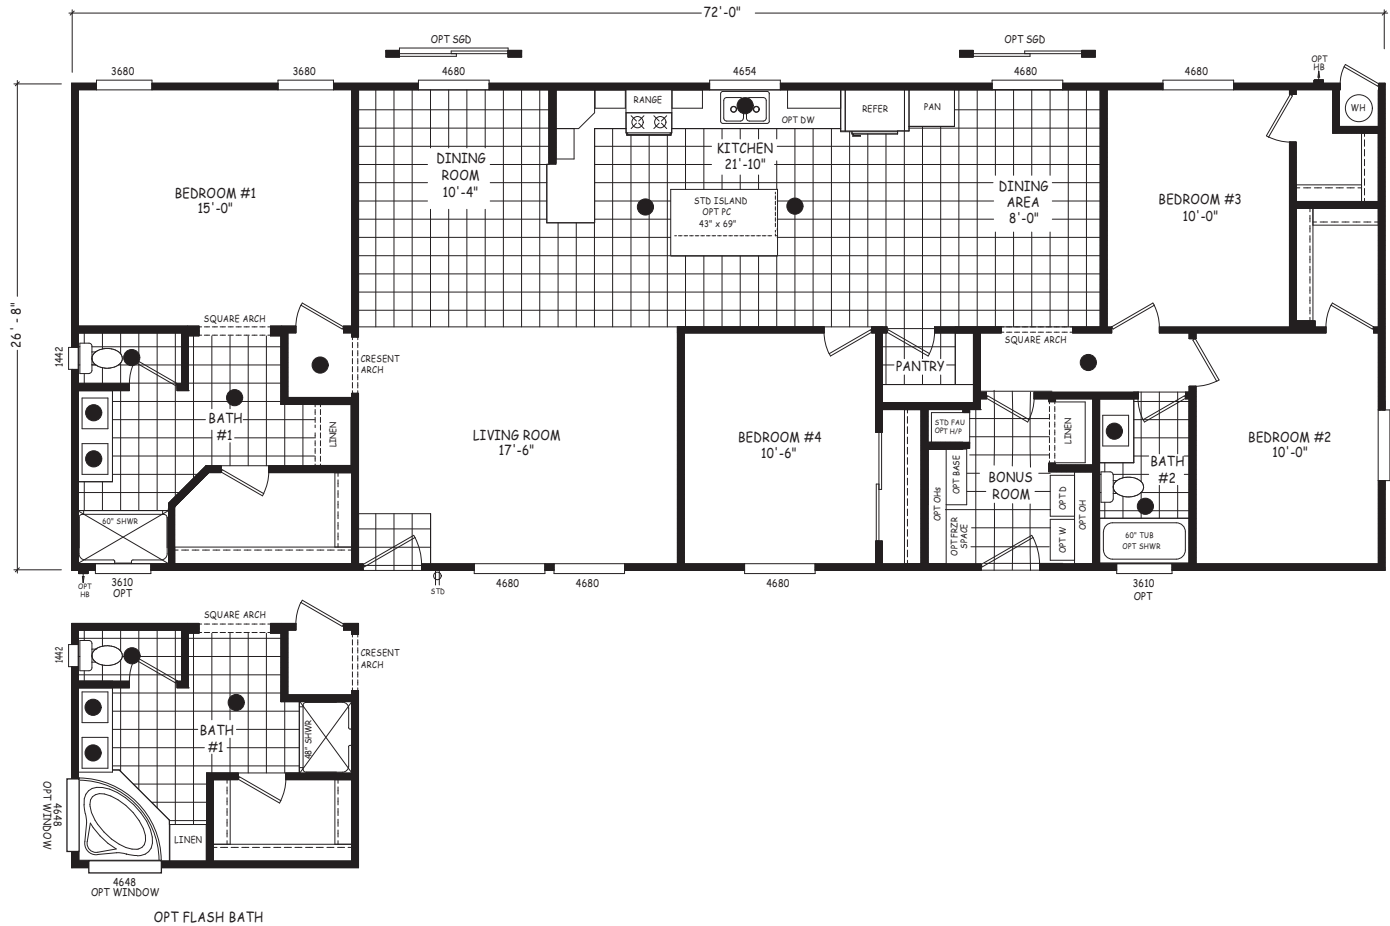

# Quailton

Edge Series

1,920 SQ. FT. (Approximate) 4 Bedroom, 2 Bath

Last Updated: 7-22-24

**THE HOME OUTLET**  
890 N. Arizona Ave.  
Chandler, AZ 85225

**TheHomeOutletAZ.com | 1-800-965-5401**

**IMPORTANT:** Alta Cima Corp reserves the right to modify, cancel or substitute products or features of this event at any time without prior notice or obligation. Pictures and other promotional materials are representative and may depict or contain floor plans, square footages, elevations, options, upgrades, extra design features, decorations, floor coverings, specialty light fixtures, custom paint and wall coverings, window treatments, landscaping, sound and alarm systems, furnishings, appliances, and other designer/decorator features and amenities that are not included as part of the home and/or may not be available at all locations. Home, pricing and community information is subject to change, and homes to prior sale, at any time without notice or obligation. ©2020 Alta Cima Corp. All rights reserved.