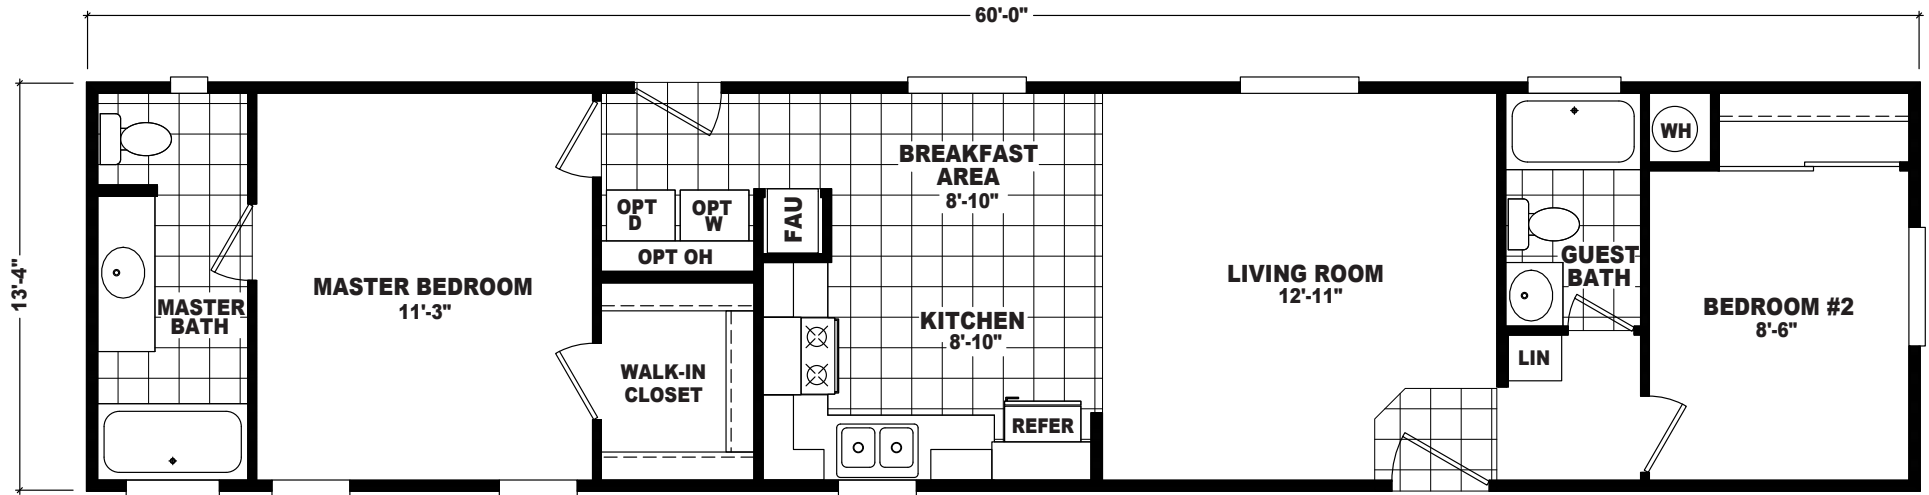

# Quentin

EP Single Section Series

800 SQ. FT. (Approximate) 2 Bedroom, 2 Bath

Last Updated: 9-19-22

**THE HOME OUTLET**  
890 N. Arizona Ave.  
Chandler, AZ 85225

**TheHomeOutletAZ.com | 1-800-965-5401**

**IMPORTANT:** Alta Cima Corp reserves the right to modify, cancel or substitute products or features of this event at any time without prior notice or obligation. Pictures and other promotional materials are representative and may depict or contain floor plans, square footages, elevations, options, upgrades, extra design features, decorations, floor coverings, specialty light fixtures, custom paint and wall coverings, window treatments, landscaping, sound and alarm systems, furnishings, appliances, and other designer/decorator features and amenities that are not included as part of the home and/or may not be available at all locations. Home, pricing and community information is subject to change, and homes to prior sale, at any time without notice or obligation. ©2020 Alta Cima Corp. All rights reserved.