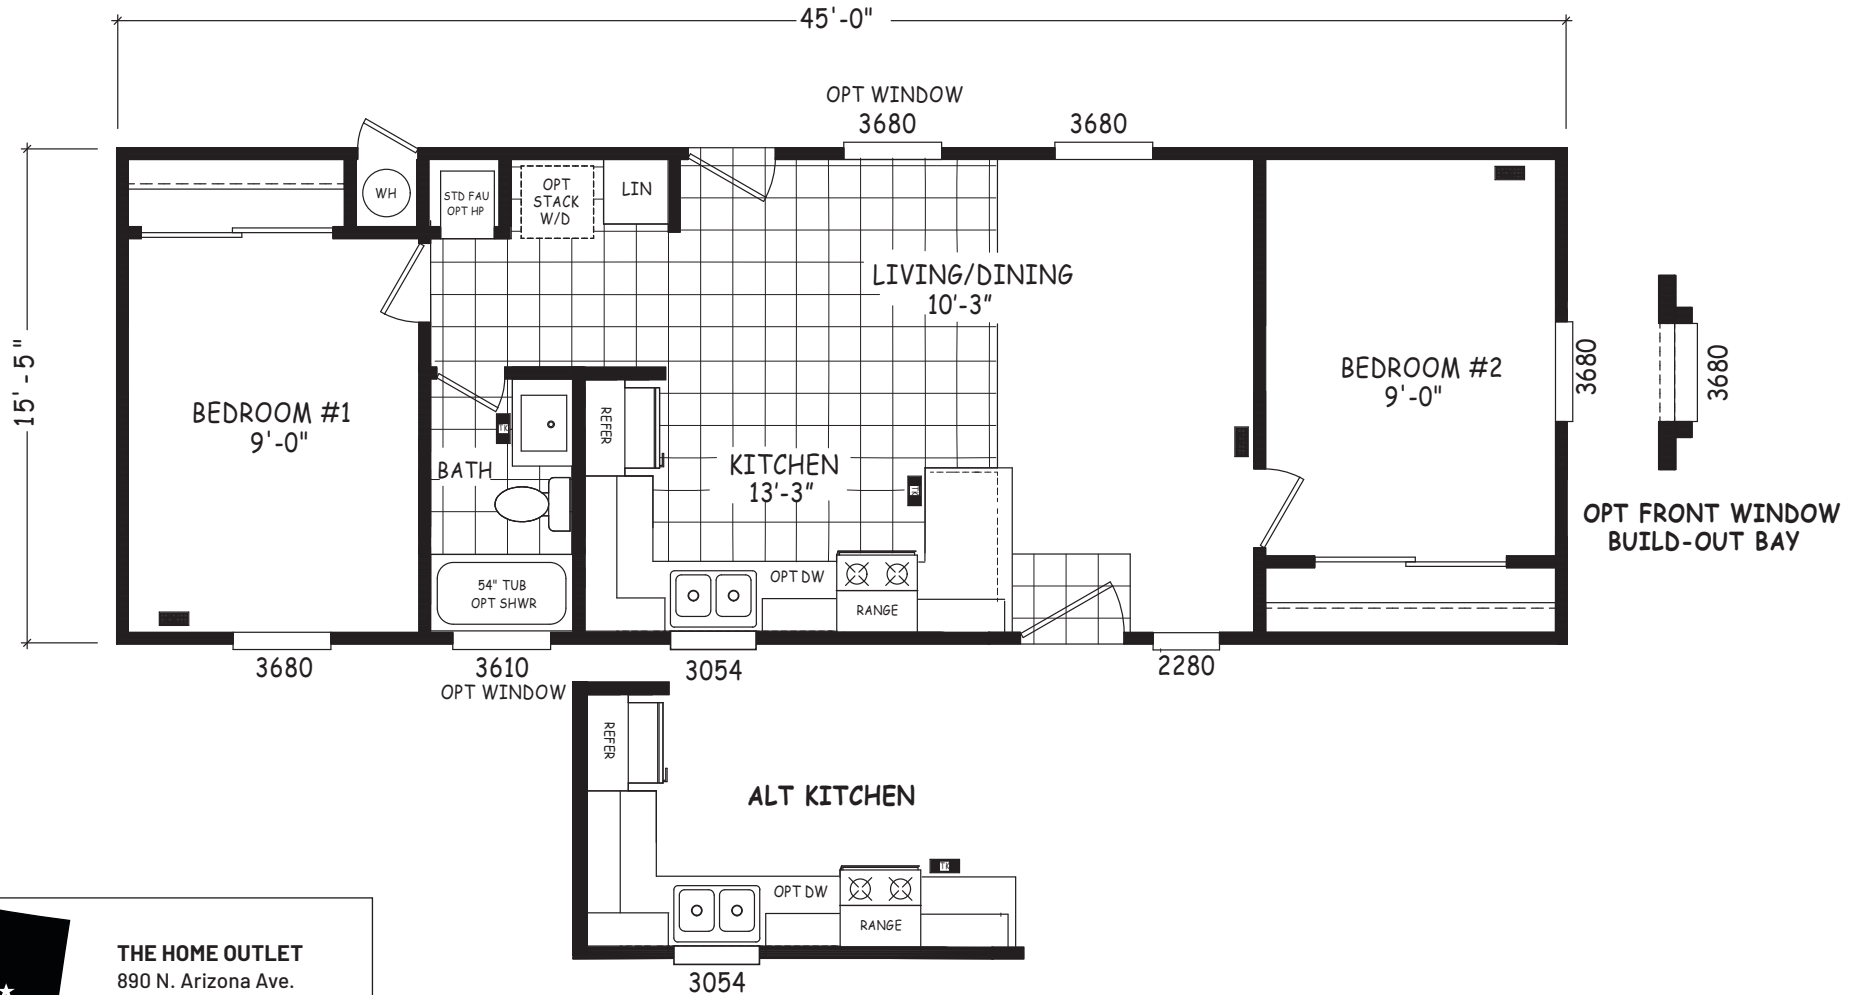

# Ranchester

Encore Single Wide Series

694 SQ. FT. (Approximate) 2 Bedroom, 1 Bath

Last Updated: 12-8-22

**THE HOME OUTLET**  
890 N. Arizona Ave.  
Chandler, AZ 85225

**TheHomeOutletAZ.com | 1-800-965-5401**