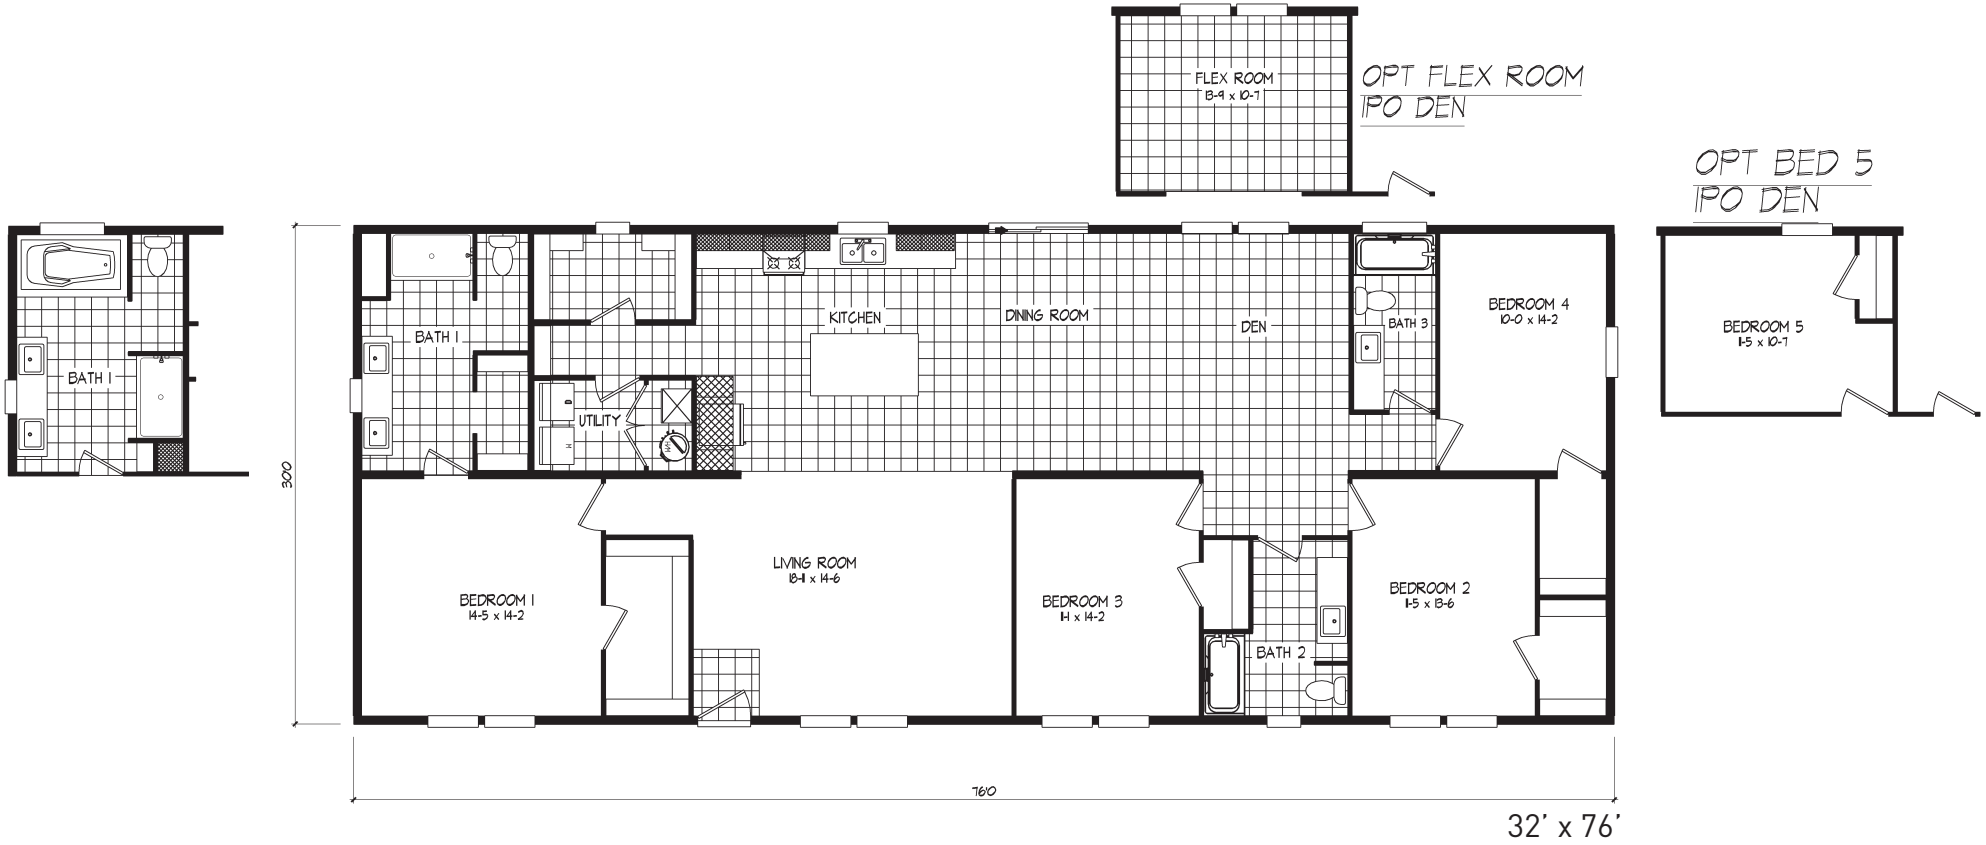

Rea

The Harmony Series

2,280 SQ. FT. (Approximate) 3 Bedroom, 2 Bath

Last Updated: 4-26-24

THE HOME OUTLET
890 N. Arizona Ave.
Chandler, AZ 85225

TheHomeOutletAZ.com | 1-800-965-5401

IMPORTANT: Alta Cima Corp reserves the right to modify, cancel or substitute products or features of this event at any time without prior notice or obligation. Pictures and other promotional materials are representative and may depict or contain floor plans, square footages, elevations, options, upgrades, extra design features, decorations, floor coverings, specialty light fixtures, custom paint and wall coverings, window treatments, landscaping, sound and alarm systems, furnishings, appliances, and other designer/decorator features and amenities that are not included as part of the home and/or may not be available at all locations. Home, pricing and community information is subject to change, and homes to prior sale, at any time without notice or obligation. ©2020 Alta Cima Corp. All rights reserved.