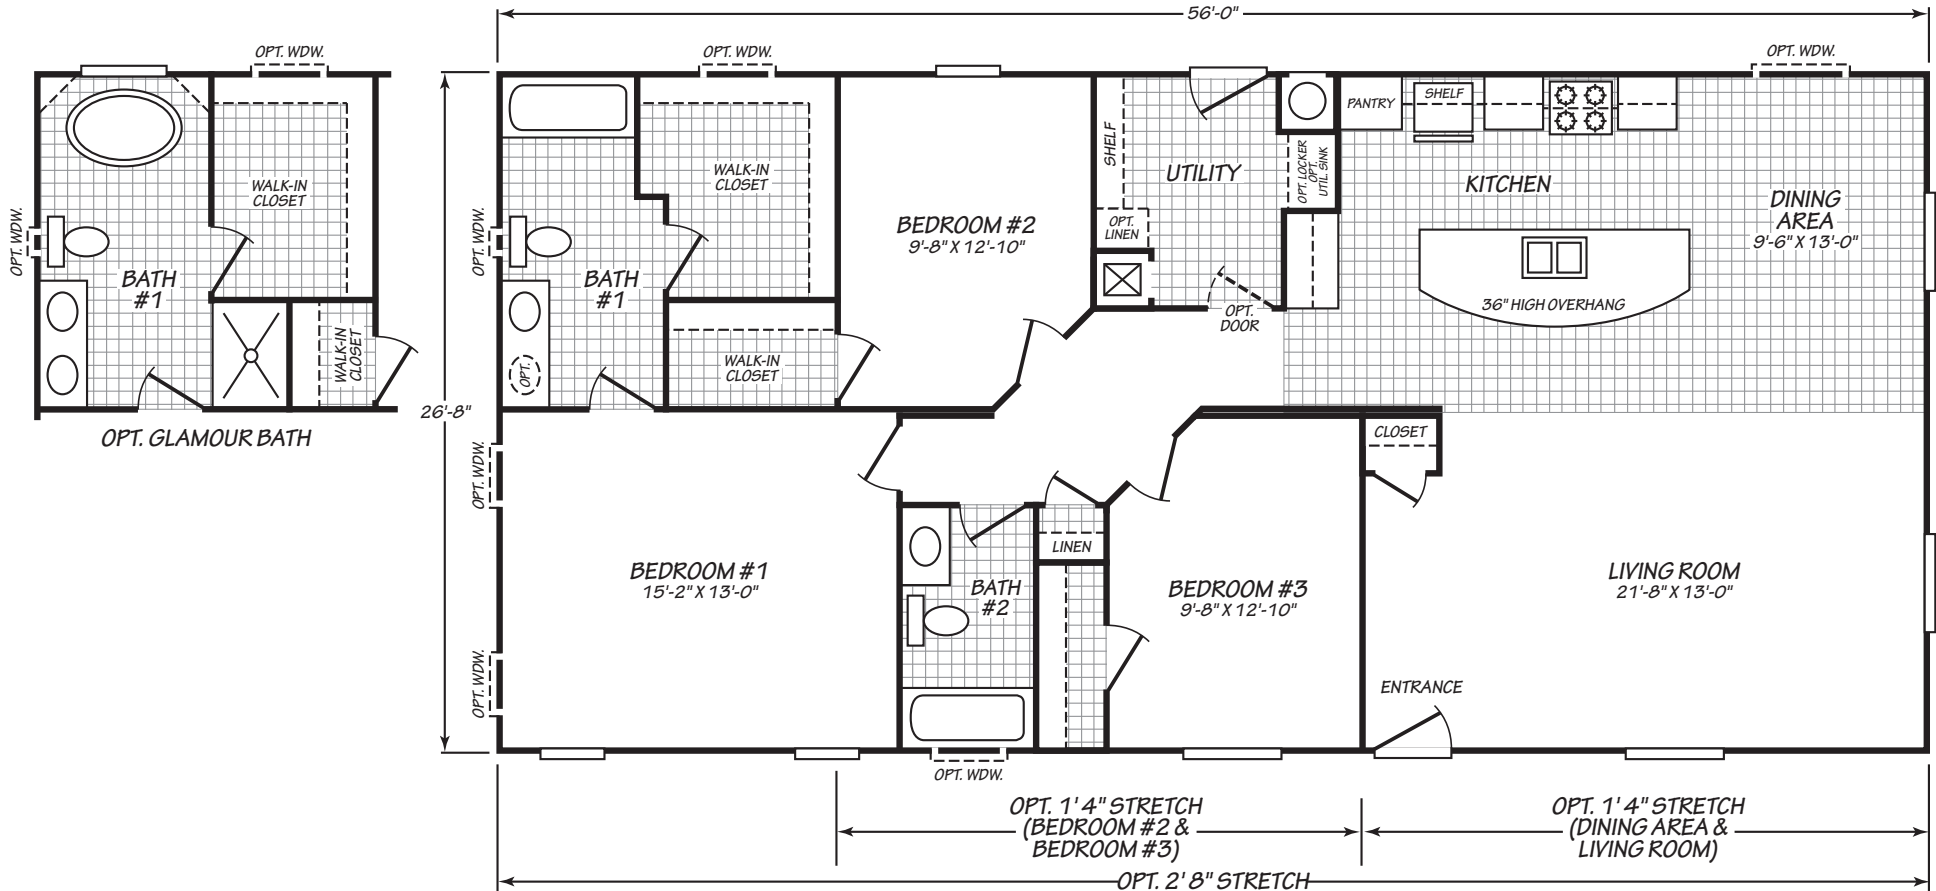

Regent

Canyon Lake Series

1,492 SQ. FT. (Approximate) 3 Bedroom, 2 Bath

Last Updated: 10-11-24

THE HOME OUTLET
890 N. Arizona Ave.
Chandler, AZ 85225

TheHomeOutletAZ.com | 1-800-965-5401

IMPORTANT: Alta Cima Corp reserves the right to modify, cancel or substitute products or features of this event at any time without prior notice or obligation. Pictures and other promotional materials are representative and may depict or contain floor plans, square footages, elevations, options, upgrades, extra design features, decorations, floor coverings, specialty light fixtures, custom paint and wall coverings, window treatments, landscaping, sound and alarm systems, furnishings, appliances, and other designer/decorator features and amenities that are not included as part of the home and/or may not be available at all locations. Home, pricing and community information is subject to change, and homes to prior sale, at any time without notice or obligation. ©2020 Alta Cima Corp. All rights reserved.