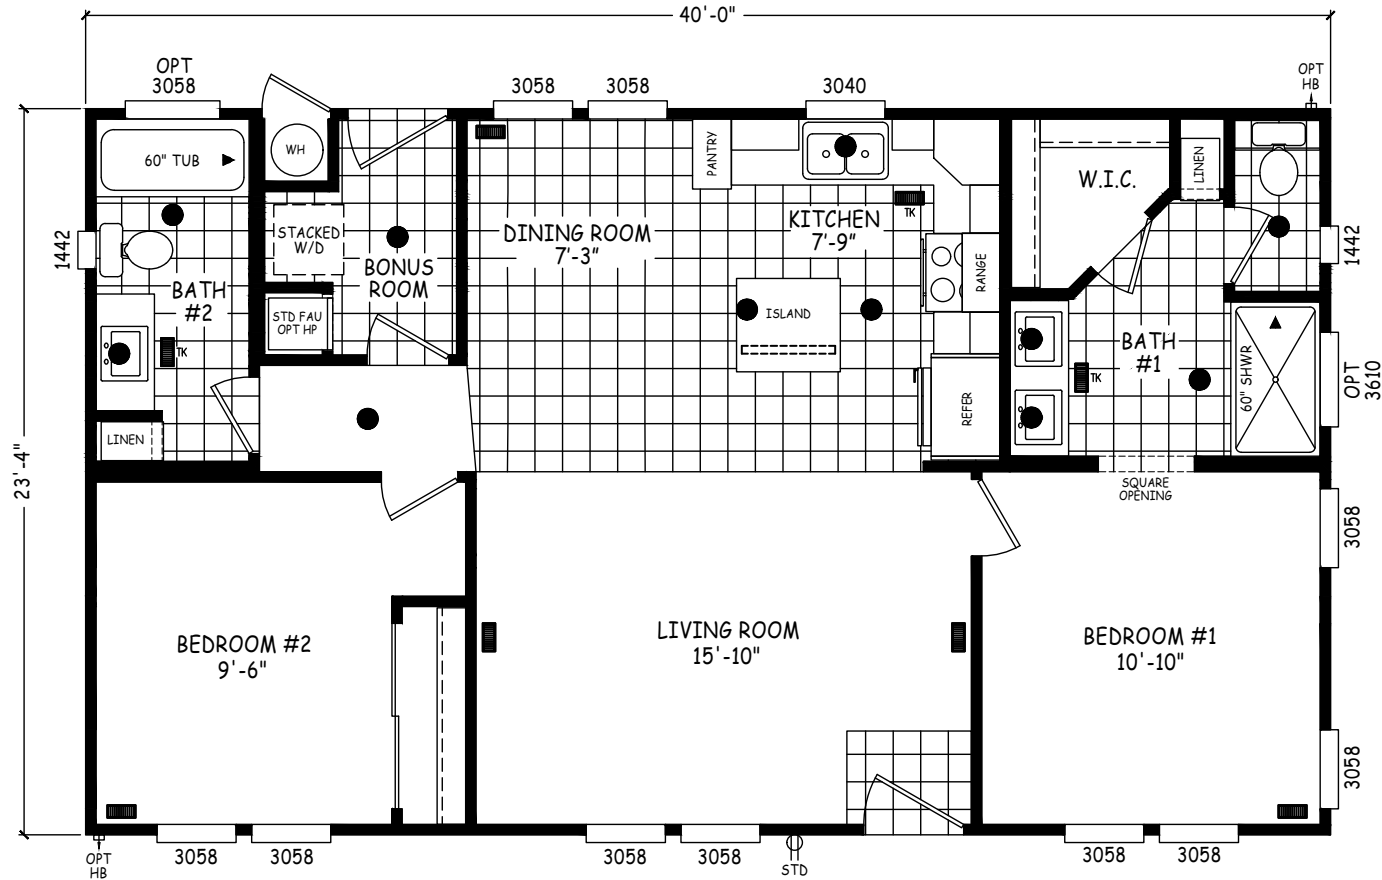

Reo

Edge Series

930 SQ. FT. (Approximate) 2 Bedroom, 2 Bath

Last Updated: 5-6-24

THE HOME OUTLET
890 N. Arizona Ave.
Chandler, AZ 85225

TheHomeOutletAZ.com | 1-800-965-5401

IMPORTANT: Alta Cima Corp reserves the right to modify, cancel or substitute products or features of this event at any time without prior notice or obligation. Pictures and other promotional materials are representative and may depict or contain floor plans, square footages, elevations, options, upgrades, extra design features, decorations, floor coverings, specialty light fixtures, custom paint and wall coverings, window treatments, landscaping, sound and alarm systems, furnishings, appliances, and other designer/decorator features and amenities that are not included as part of the home and/or may not be available at all locations. Home, pricing and community information is subject to change, and homes to prior sale, at any time without notice or obligation. ©2020 Alta Cima Corp. All rights reserved.