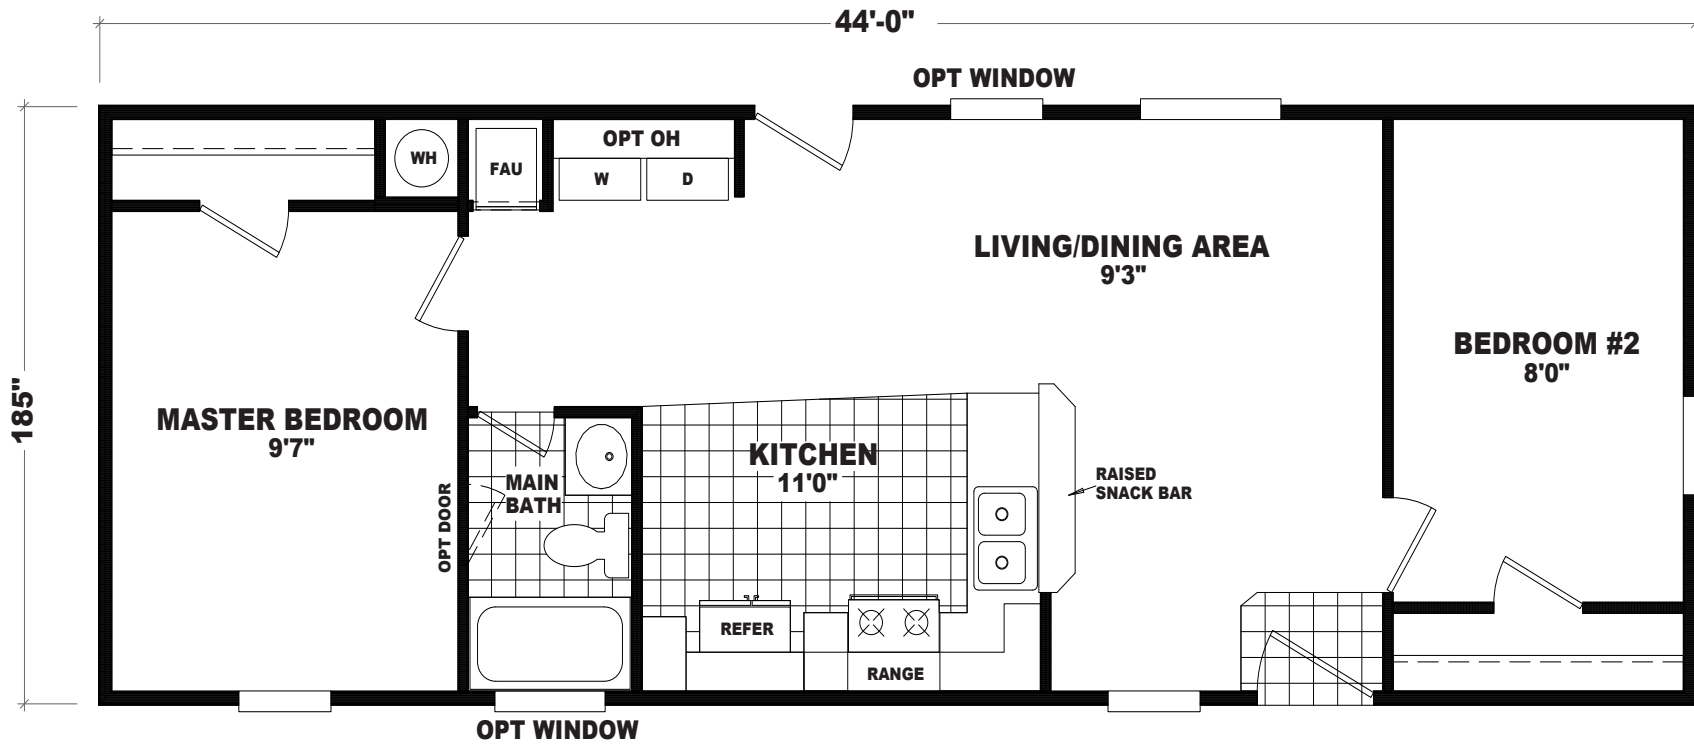

Richey

GS Series

687 SQ. FT. (Approximate) 2 Bedroom, 1 Bath

Last Updated: 10-30-20

THE HOME OUTLET
890 N. Arizona Ave.
Chandler, AZ 85225

TheHomeOutletAZ.com | 1-800-965-5401

IMPORTANT: Alta Cima Corp reserves the right to modify, cancel or substitute products or features of this event at any time without prior notice or obligation. Pictures and other promotional materials are representative and may depict or contain floor plans, square footages, elevations, options, upgrades, extra design features, decorations, floor coverings, specialty light fixtures, custom paint and wall coverings, window treatments, landscaping, sound and alarm systems, furnishings, appliances, and other designer/decorator features and amenities that are not included as part of the home and/or may not be available at all locations. Home, pricing and community information is subject to change, and homes to prior sale, at any time without notice or obligation. ©2020 Alta Cima Corp. All rights reserved.