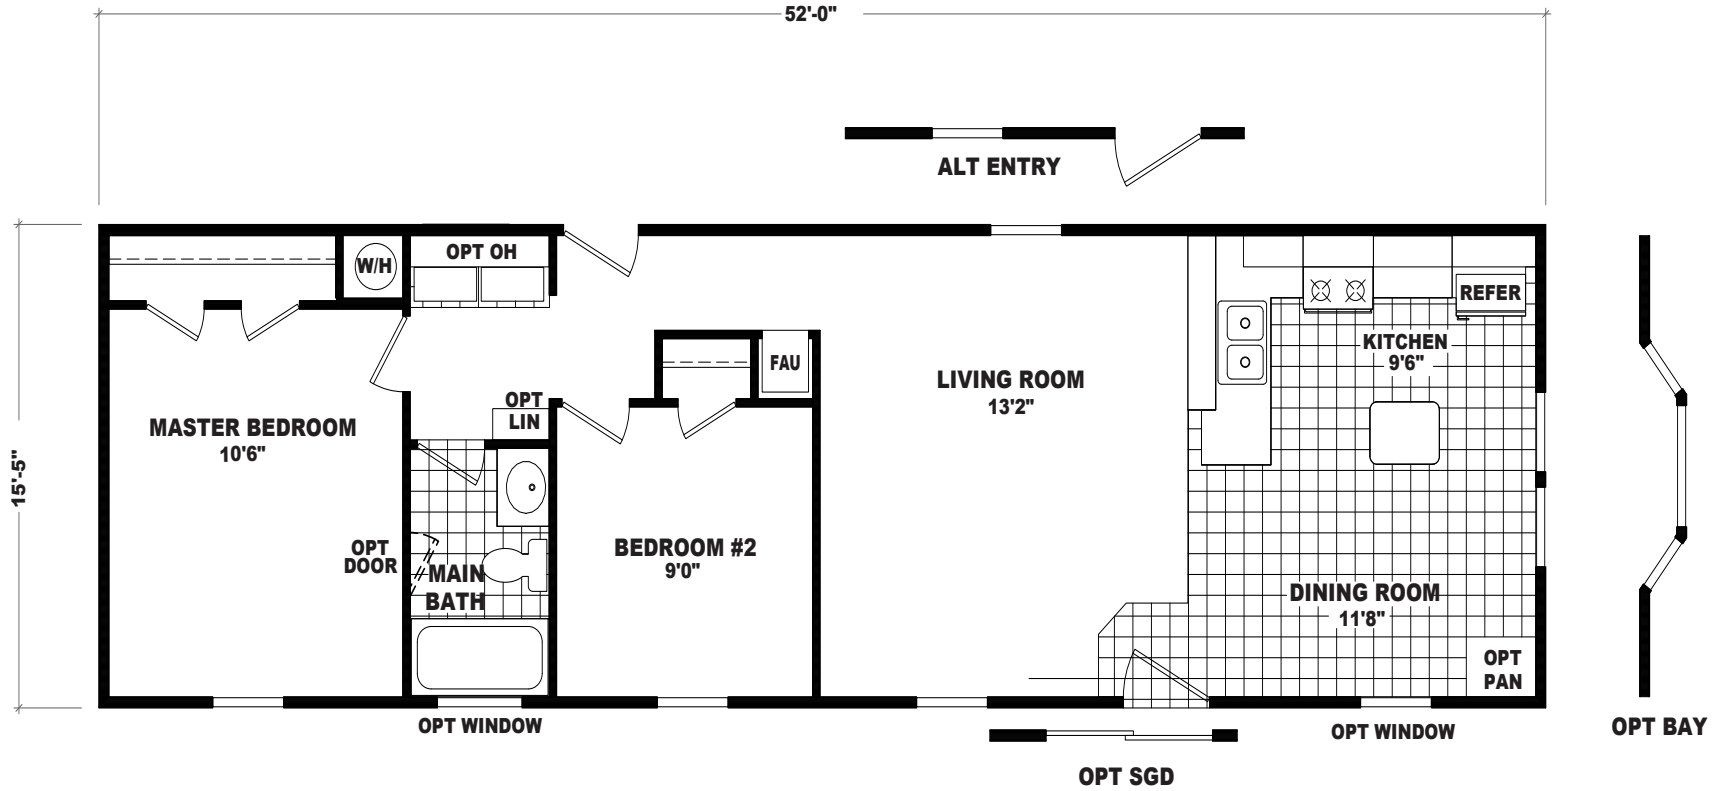

Rillito

GS Series

802 SQ. FT. (Approximate) 2 Bedroom, 1 Bath

Last Updated: 10-30-20

THE HOME OUTLET
890 N. Arizona Ave.
Chandler, AZ 85225

TheHomeOutletAZ.com | 1-800-965-5401

IMPORTANT: Alta Cima Corp reserves the right to modify, cancel or substitute products or features of this event at any time without prior notice or obligation. Pictures and other promotional materials are representative and may depict or contain floor plans, square footages, elevations, options, upgrades, extra design features, decorations, floor coverings, specialty light fixtures, custom paint and wall coverings, window treatments, landscaping, sound and alarm systems, furnishings, appliances, and other designer/decorator features and amenities that are not included as part of the home and/or may not be available at all locations. Home, pricing and community information is subject to change, and homes to prior sale, at any time without notice or obligation. ©2020 Alta Cima Corp. All rights reserved.