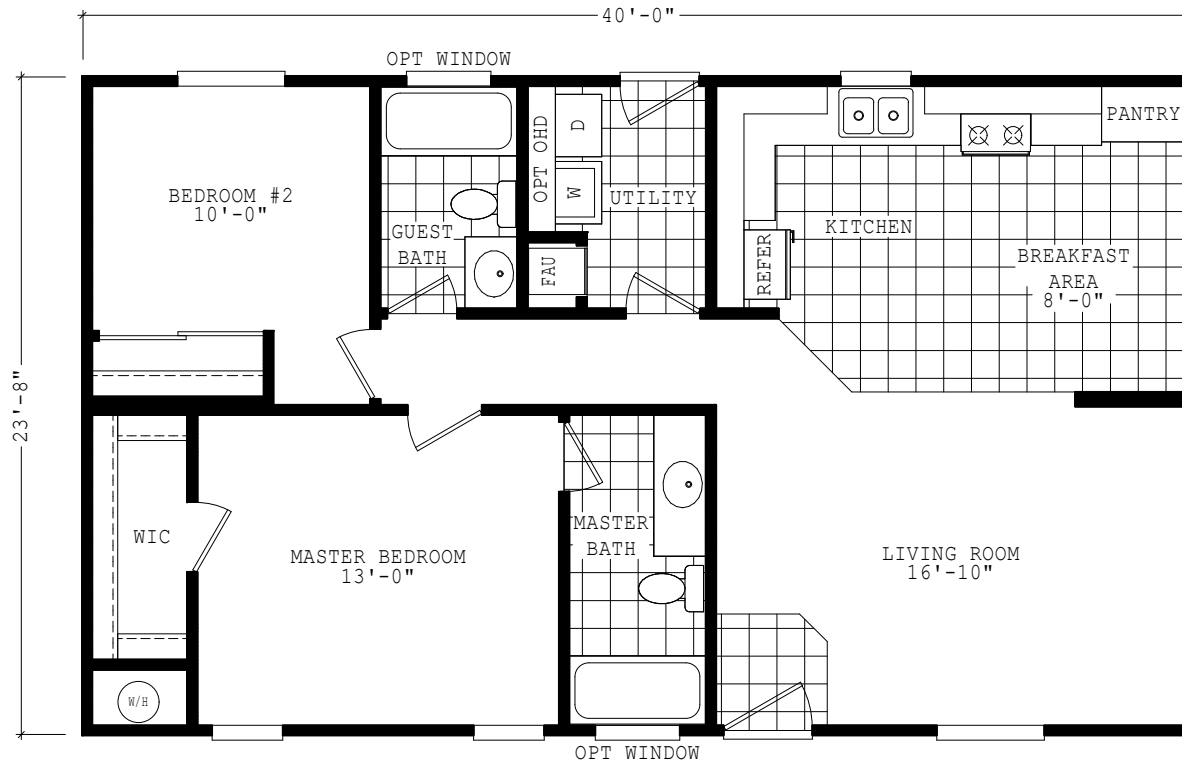

Rockley

Liberty Series

946 SQ. FT. (Approximate) 2 Bedroom, 2 Bath

Last Updated: 10-24-23

DOOR SIDE ELEVATION

OFFDOOR SIDE ELEVATION

FRONT ELEVATION

REAR ELEVATION