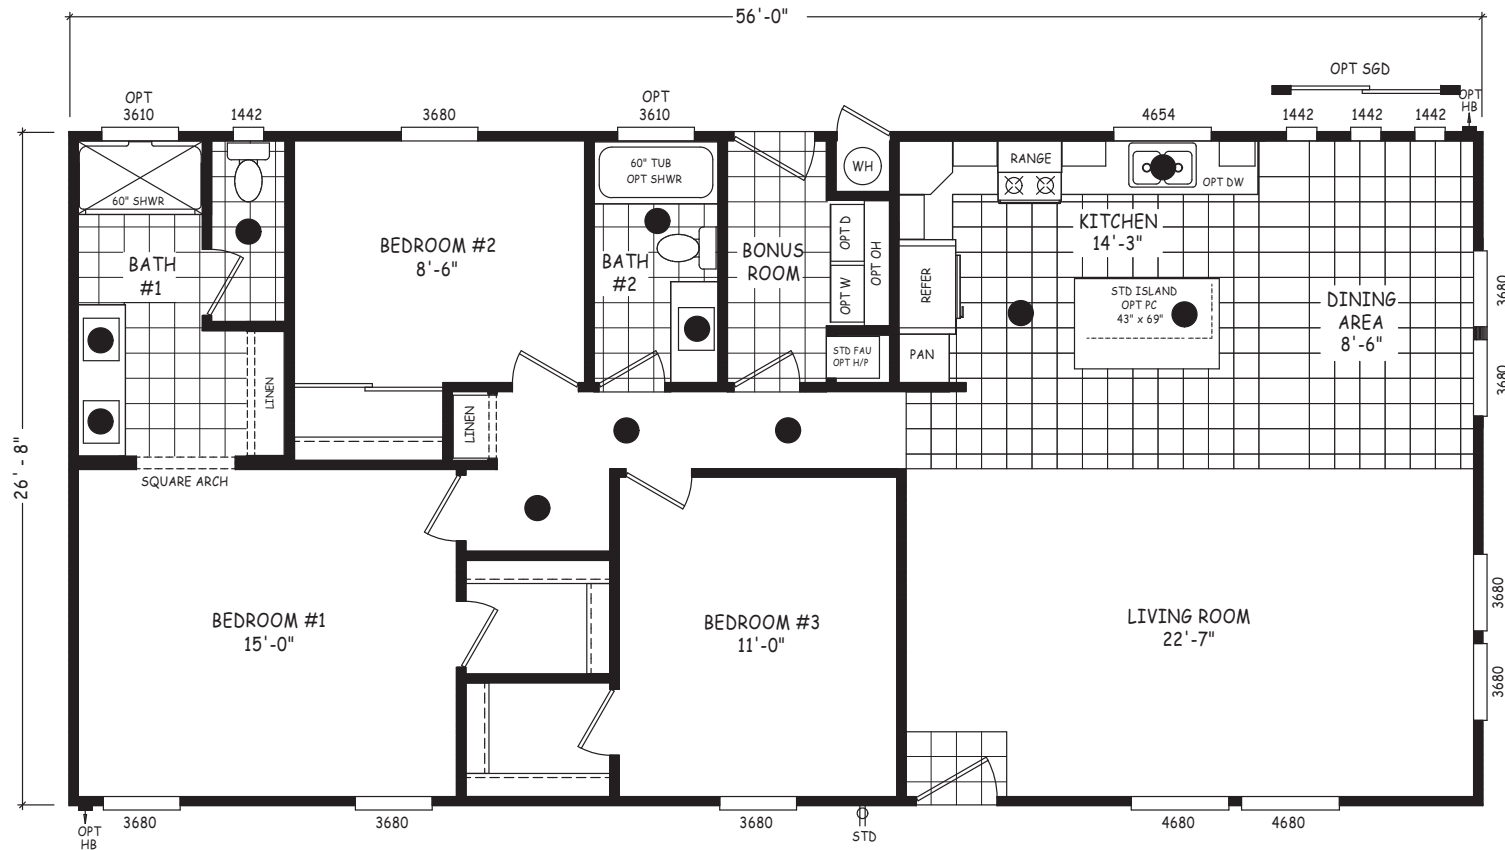

# Rodney

Edge Series

1,494 SQ. FT. (Approximate) 3 Bedroom, 2 Bath

Last Updated: 7-22-24

**THE HOME OUTLET**  
890 N. Arizona Ave.  
Chandler, AZ 85225

**TheHomeOutletAZ.com | 1-800-965-5401**

**IMPORTANT:** Alta Cima Corp reserves the right to modify, cancel or substitute products or features of this event at any time without prior notice or obligation. Pictures and other promotional materials are representative and may depict or contain floor plans, square footages, elevations, options, upgrades, extra design features, decorations, floor coverings, specialty light fixtures, custom paint and wall coverings, window treatments, landscaping, sound and alarm systems, furnishings, appliances, and other designer/decorator features and amenities that are not included as part of the home and/or may not be available at all locations. Home, pricing and community information is subject to change, and homes to prior sale, at any time without notice or obligation. ©2020 Alta Cima Corp. All rights reserved.