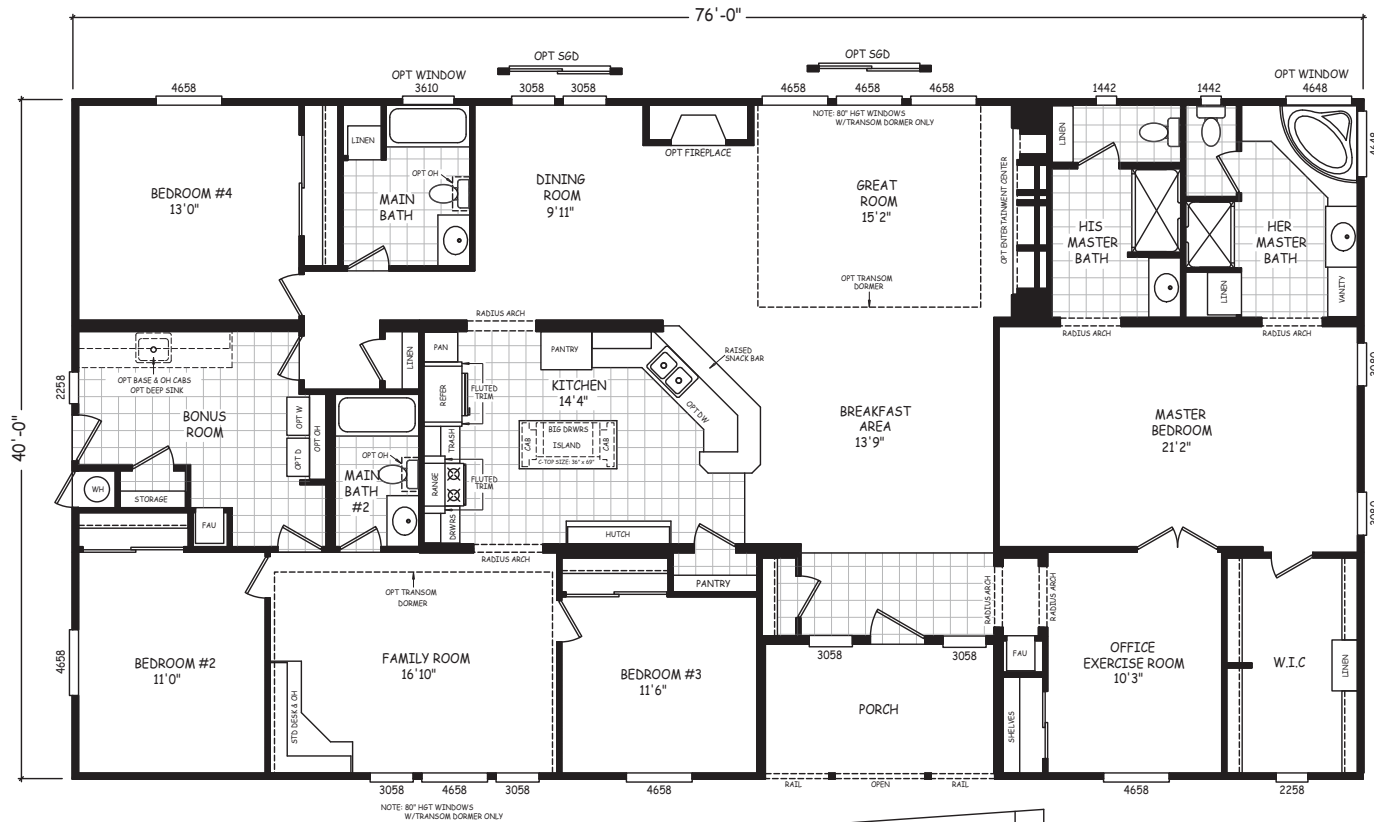

# Sagecrest

Desert Edge Series - Triplewides

4 Bedroom, 4 Bath  
Approx. 3,040 Sq. Ft.

Last Updated: 1-23-20

OPT ENTERTAINMENT CENTER DETAIL

The Home Outlet • Tucson  
890 North Arizona Avenue  
Chandler, Arizona 85225