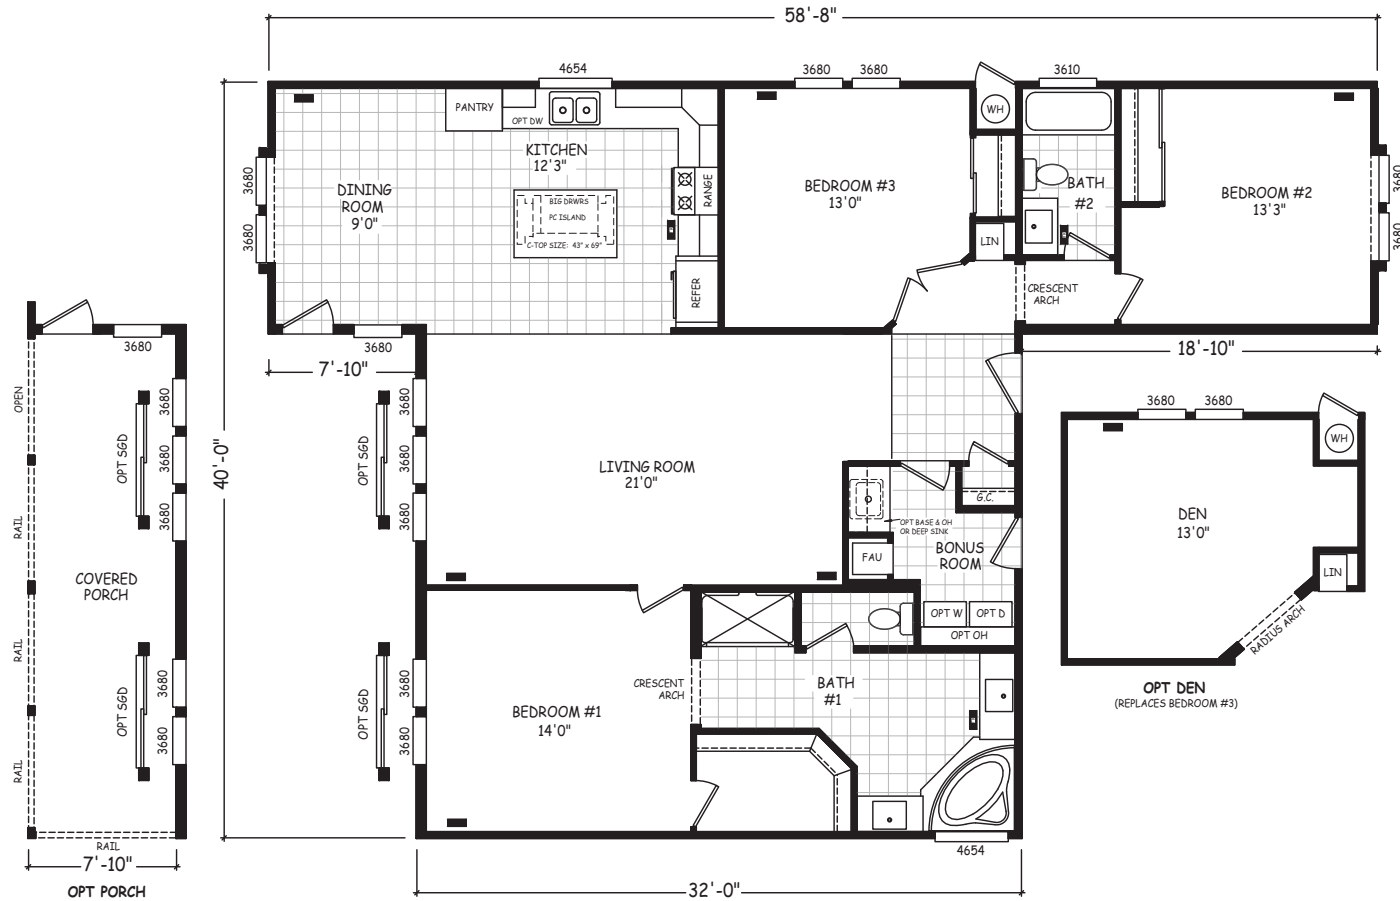

Saint Charles

Pinnacle Series

1,635 SQ. FT. (Approximate) 3 Bedroom, 2 Bath

Last Updated: 8-22-22

THE HOME OUTLET
890 N. Arizona Ave.
Chandler, AZ 85225

TheHomeOutletAZ.com | 1-800-965-5401

IMPORTANT: Alta Cima Corp reserves the right to modify, cancel or substitute products or features of this event at any time without prior notice or obligation. Pictures and other promotional materials are representative and may depict or contain floor plans, square footages, elevations, options, upgrades, extra design features, decorations, floor coverings, specialty light fixtures, custom paint and wall coverings, window treatments, landscaping, sound and alarm systems, furnishings, appliances, and other designer/decorator features and amenities that are not included as part of the home and/or may not be available at all locations. Home, pricing and community information is subject to change, and homes to prior sale, at any time without notice or obligation. ©2020 Alta Cima Corp. All rights reserved.