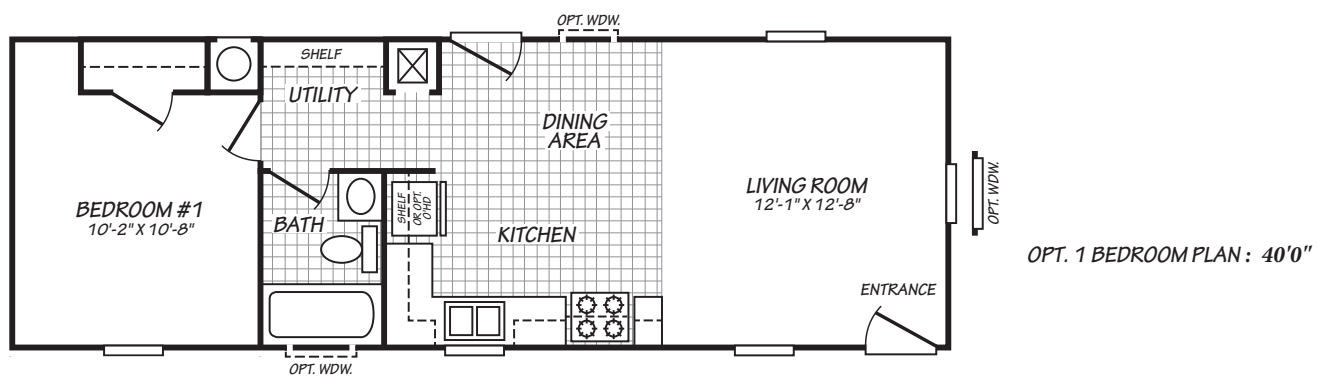

Sallis

Canyon Lake Series

639 SQ. FT. (Approximate) 2 Bedroom, 1 Bath

Last Updated: 10-11-24

THE HOME OUTLET
890 N. Arizona Ave.
Chandler, AZ 85225

TheHomeOutletAZ.com | 1-800-965-5401

IMPORTANT: Alta Cima Corp reserves the right to modify, cancel or substitute products or features of this event at any time without prior notice or obligation. Pictures and other promotional materials are representative and may depict or contain floor plans, square footages, elevations, options, upgrades, extra design features, decorations, floor coverings, specialty light fixtures, custom paint and wall coverings, window treatments, landscaping, sound and alarm systems, furnishings, appliances, and other designer/decorator features and amenities that are not included as part of the home and/or may not be available at all locations. Home, pricing and community information is subject to change, and homes to prior sale, at any time without notice or obligation. ©2020 Alta Cima Corp. All rights reserved.