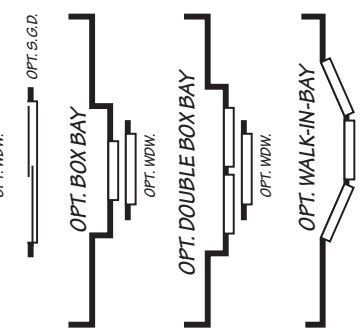

Sallis

Canyon Lake Series

639 SQ. FT. (Approximate) 2 Bedroom, 1 Bath

Last Updated: 10-11-24

THE HOME OUTLET
890 N. Arizona Ave.
Chandler, AZ 85225

TheHomeOutletAZ.com | 1-800-965-5401

IMPORTANT: Alta Cima Corp reserves the right to modify, cancel or substitute products or features of this event at any time without prior notice or obligation. Pictures and other promotional materials are representative and may depict or contain floor plans, square footages, elevations, options, upgrades, extra design features, decorations, floor coverings, specialty light fixtures, custom paint and wall coverings, window treatments, landscaping, sound and alarm systems, furnishings, appliances, and other designer/decorator features and amenities that are not included as part of the home and/or may not be available at all locations. Home, pricing and community information is subject to change, and homes to prior sale, at any time without notice or obligation. ©2020 Alta Cima Corp. All rights reserved.