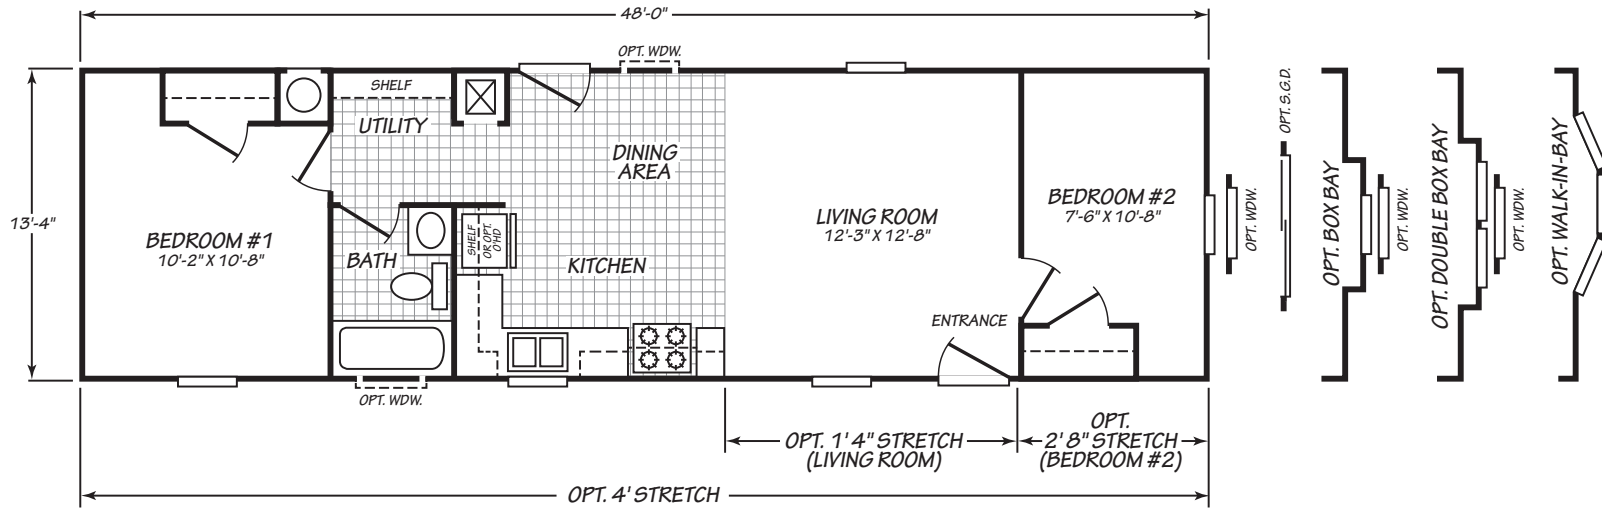

Sallis

Canyon Lake Series

639 SQ. FT. (Approximate) 2 Bedroom, 1 Bath

Last Updated: 10-11-24

THE HOME OUTLET
890 N. Arizona Ave.
Chandler, AZ 85225

TheHomeOutletAZ.com | 1-800-965-5401

IMPORTANT: Alta Cima Corp reserves the right to modify, cancel or substitute products or features of this event at any time without prior notice or obligation. Pictures and other promotional materials are representative and may depict or contain floor plans, square footages, elevations, options, upgrades, extra design features, decorations, floor coverings, specialty light fixtures, custom paint and wall coverings, window treatments, landscaping, sound and alarm systems, furnishings, appliances, and other designer/decorator features and amenities that are not included as part of the home and/or may not be available at all locations. Home, pricing and community information is subject to change, and homes to prior sale, at any time without notice or obligation. ©2020 Alta Cima Corp. All rights reserved.