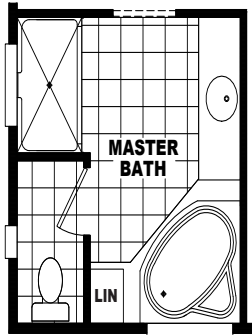

San Benito

Value Series

3 Bedroom, 2 Bath
Approx. 1,600 Sq. Ft.

Last Updated: 11-26-13

OPT FLASH BATH

The Home Outlet • Tucson
890 North Arizona Avenue
Chandler, Arizona 85225

For Detailed Directions See Map On Our Website