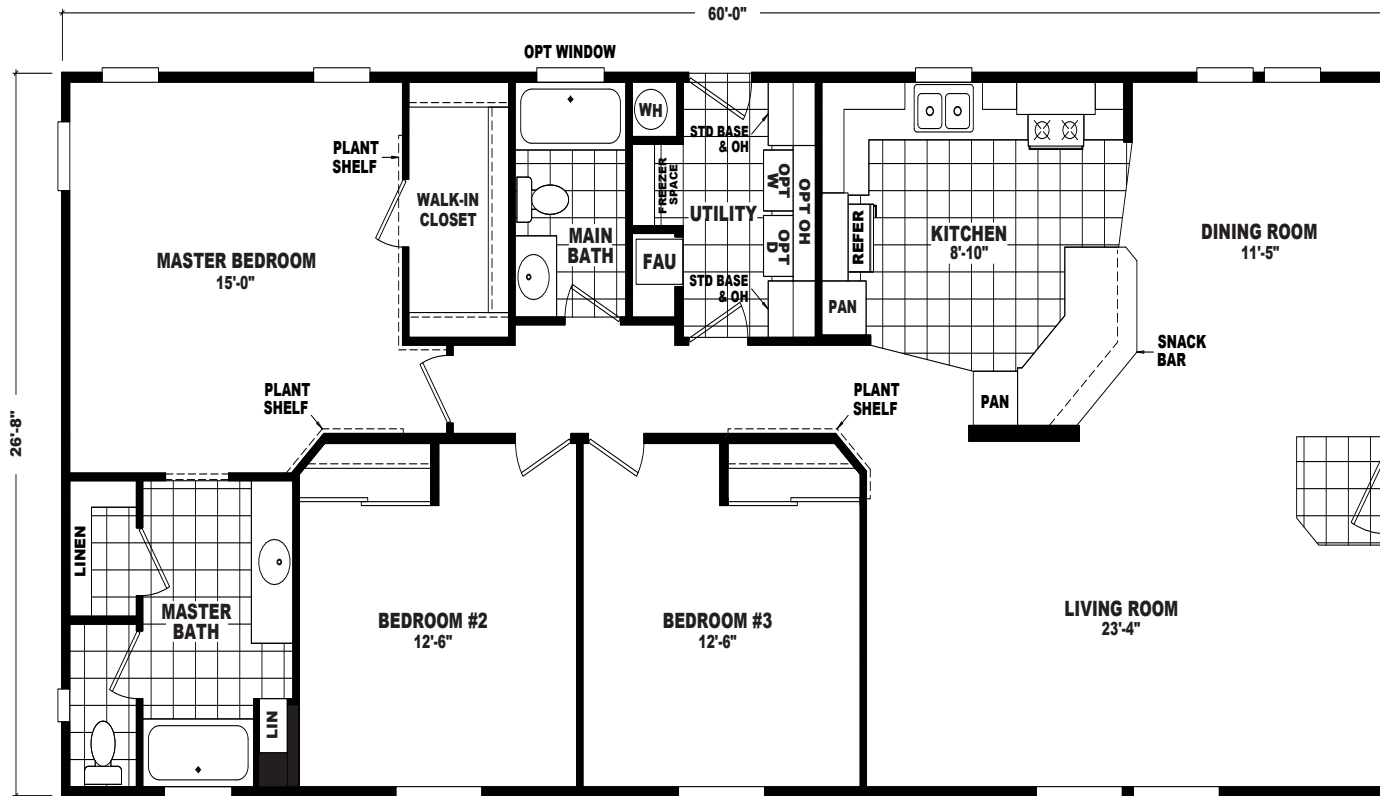

San Benito

Value Series

3 Bedroom, 2 Bath
Approx. 1,600 Sq. Ft.

Last Updated: 11-26-13

OPT FLASH BATH

The Home Outlet • Tucson
890 North Arizona Avenue
Chandler, Arizona 85225

For Detailed Directions See Map On Our Website