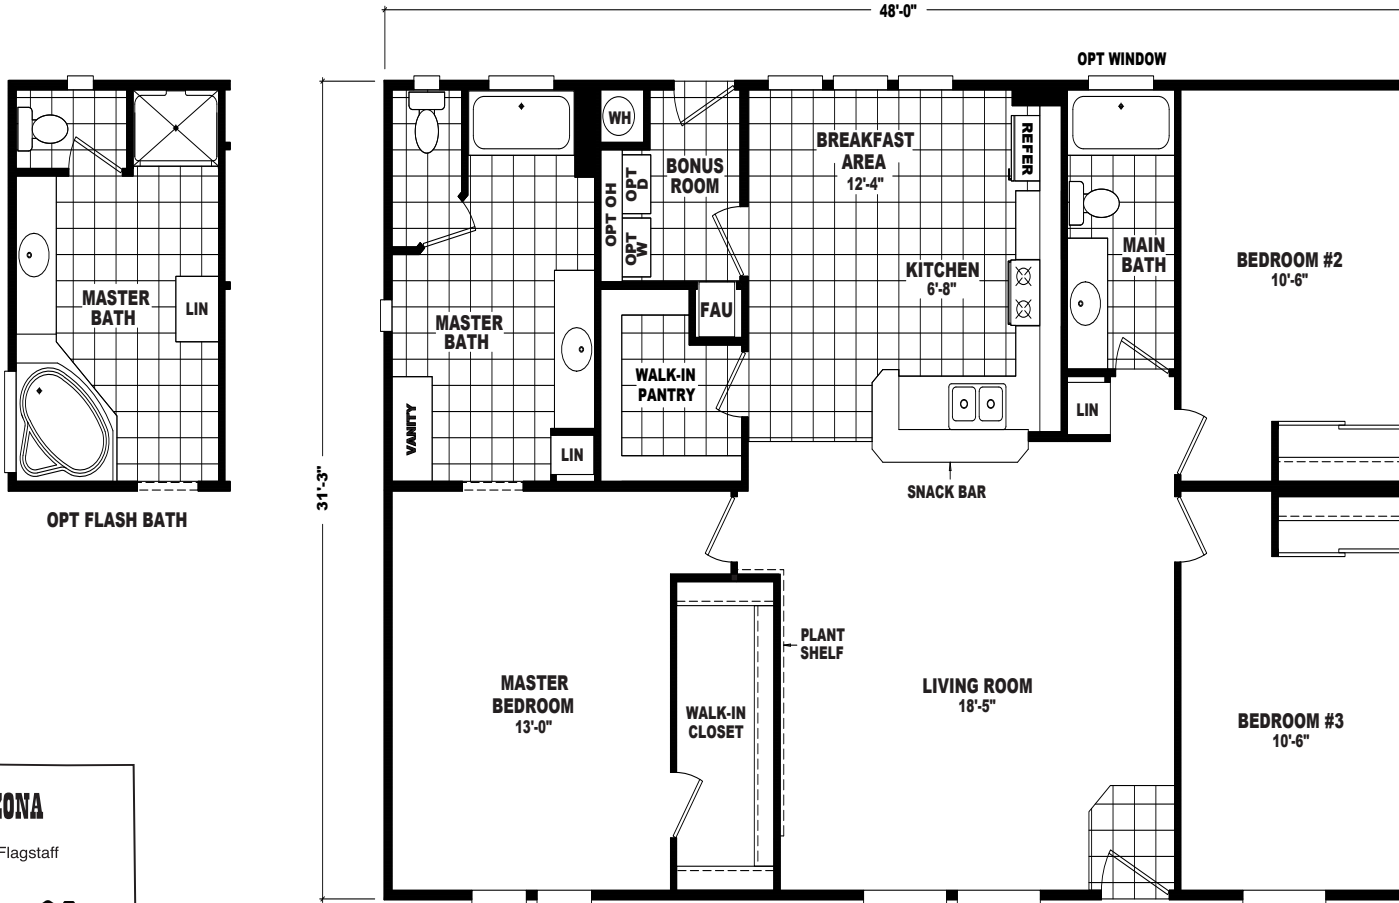

San Mateo

Value Series

3 Bedroom, 2 Bath
Approx. 1,500 Sq. Ft.

Last Updated: 11-6-13

The Home Outlet • Tucson
890 North Arizona Avenue
Chandler, Arizona 85225

For Detailed Directions See Map On Our Website